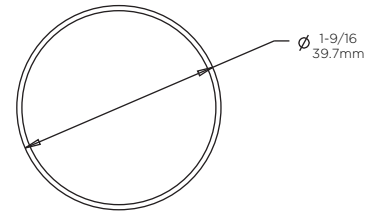

TECHNICAL DATA

Shower Door

LYNDALL™ KNOB

1. **MATERIALS:** Zinc Die Cast.
2. **INSTALLATION:** Detailed Instructions and Hardware Included for Easy Installation.
3. **UNIQUE FEATURE:** Coordinates with Delta® Faucets and Bath Hardware. Compatible with All Delta® Pivoting Doors.
4. **WARRANTY:** 5 Year Limited Warranty.

see what Delta can do™