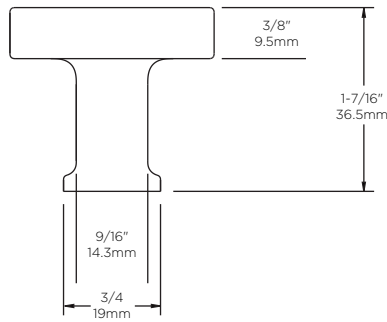

TECHNICAL DATA

Shower Door

LYNDALL™ KNOB

1. **MATERIALS:** Zinc Die Cast.
2. **INSTALLATION:** Detailed Instructions and Hardware Included for Easy Installation.
3. **UNIQUE FEATURE:** Coordinates with Delta® Faucets and Bath Hardware. Compatible with All Delta® Pivoting Doors.
4. **WARRANTY:** 5 Year Limited Warranty.

see what Delta can do™