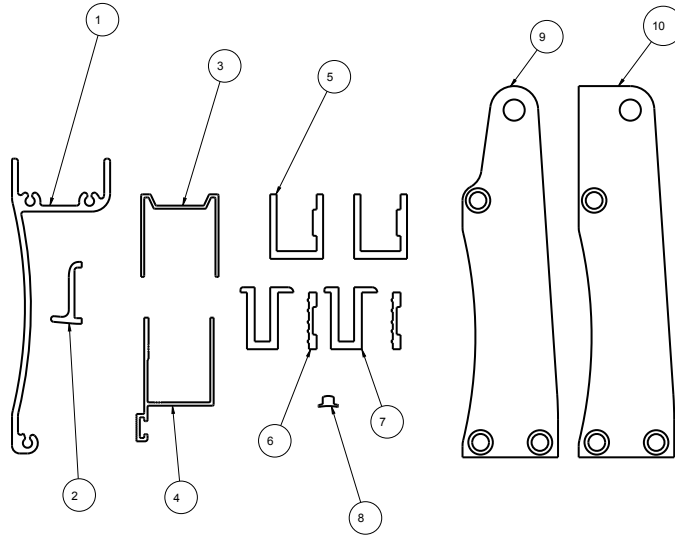

TECHNICAL DATA

Shower Door

NO TOP TRACK PIVOTING SHOWER 27" - 36"

ID	DESCRIPTION	QTY	MATERIAL
1	Frame	1	AL6463
2	Bottom Track	1	AL6463
3	Strike Wall Jamb	1	AL6463_T5
4	Strike Jamb	1	AL6463_T5
5	Hinge Body	2	AL6463_T5
6	Pivot Hinge Clamp	2	AL6463_T5
7	Vinyl Clamp Seal	2	PVC
8	Door Bumper Pivot Doors	1	PVC
9	Top Mounting Plate	1	AL6463
10	Bottom Mounting Plate	1	AL6463

MATERIALS:

Anodized Aluminum Excursions (Track) and Mounting Plates. Bronze Finish is Powder Coated.

INSTALLATION:

Detailed Instructions and Hardware Included for Easy Installation. Single Track for 27" to 36" Openings.

UNIQUE FEATURE:

Door Can be Hinged to Open Left or Right.

Constructed of Corrosion Resistant Anodized Aluminum.

Fits Doors with Openings of 27"-30"(68cm-76cm), 30"-33"(76cm-83cm) or 33"-36"(83cm-91cm), with a Height of 64-3/4" (164cm).

WARRANTY:

5 Year Limited Warranty.

see what Delta can do™