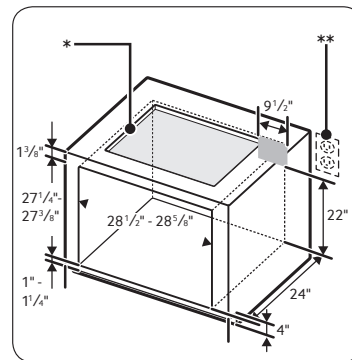

Product Dimensions & Weight (WxHxD)

Outside (Max) Cooktop Dimensions:

36" x 5 1/16" x 21 1/4"

Cooktop Cut-Out Dimensions:

33 7/8" x 5 1/16" x 19 1/8"

Weight: 41.2 lbs.

Shipping Dimensions & Weight (WxHxD)

Dimensions:

40 3/16" x 9 1/16" x 25 1/16"

Weight: 51.8 lbs.

Color

Stainless Steel

Model

NZ36K7570RS

UPC Code

887276183541

Black Stainless Steel

NZ36K7570RG

887276183275

Dimensions

Cutout Dimensions of Countertop

* See built-in oven installation for complete installation instructions. See label on top of approved built-in oven models.