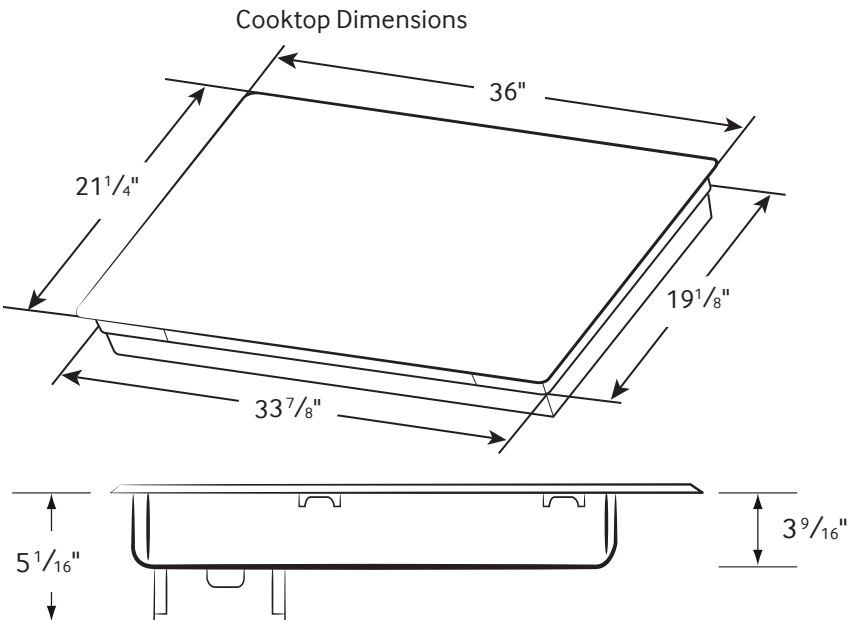

Product Dimensions & Weight (WxHxD)

Outside (Max) Cooktop Dimensions:

36" x 5 1/16" x 21 1/4"

Cooktop Cut-Out Dimensions:

33 7/8" x 5 1/16" x 19 1/8"

Weight: 41.2 lbs.

Shipping Dimensions & Weight (WxHxD)

Dimensions:

40 3/16" x 9 1/16" x 25 1/16"

Weight: 51.8 lbs.

Color

Stainless Steel

Model

NZ36K7570RS

UPC Code

887276183541

Black Stainless Steel

NZ36K7570RG

887276183275

Dimensions

Cutout Dimensions of Countertop

* See built-in oven installation for complete installation instructions. See label on top of approved built-in oven models.