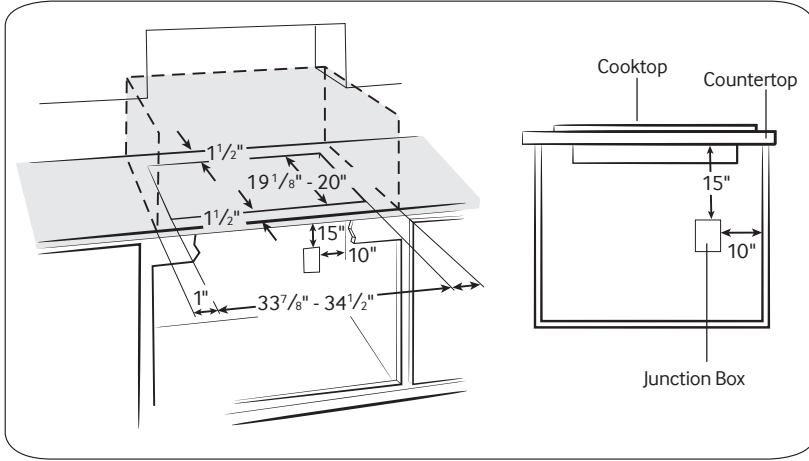

NZ36K7570RS

36" Electric Cooktop

Installing Your Cooktop

Can be installed over a single oven.

Total Power

10 kW

Power Source

240 V/60 Hz/45 Amps

Electric Cooktop

- Left Front: 7", 1.5 kW (Sync)
- Left Rear: 7", 1.5 kW (Sync)
- Right Front: 9"/6", 3.3 kW
- Right Rear: 6", 1.2 kW (Melt)
- Center: 12"/9"/6", 3 kW

Warranty

One (1) Year All Parts and Labor

Product Dimensions & Weight (WxHxD)

Outside (Max) Cooktop Dimensions:

36" x 5 1/16" x 21 1/4"

Cooktop Cut-Out Dimensions:

33 7/8" x 5 1/16" x 19 1/8"

Weight: 41.2 lbs.

Shipping Dimensions & Weight (WxHxD)

Dimensions:

40 3/16" x 9 1/16" x 25 1/16"

Weight: 51.8 lbs.

Color

Stainless Steel

Model

NZ36K7570RS

UPC Code

887276183541

Black Stainless Steel

NZ36K7570RG

887276183275