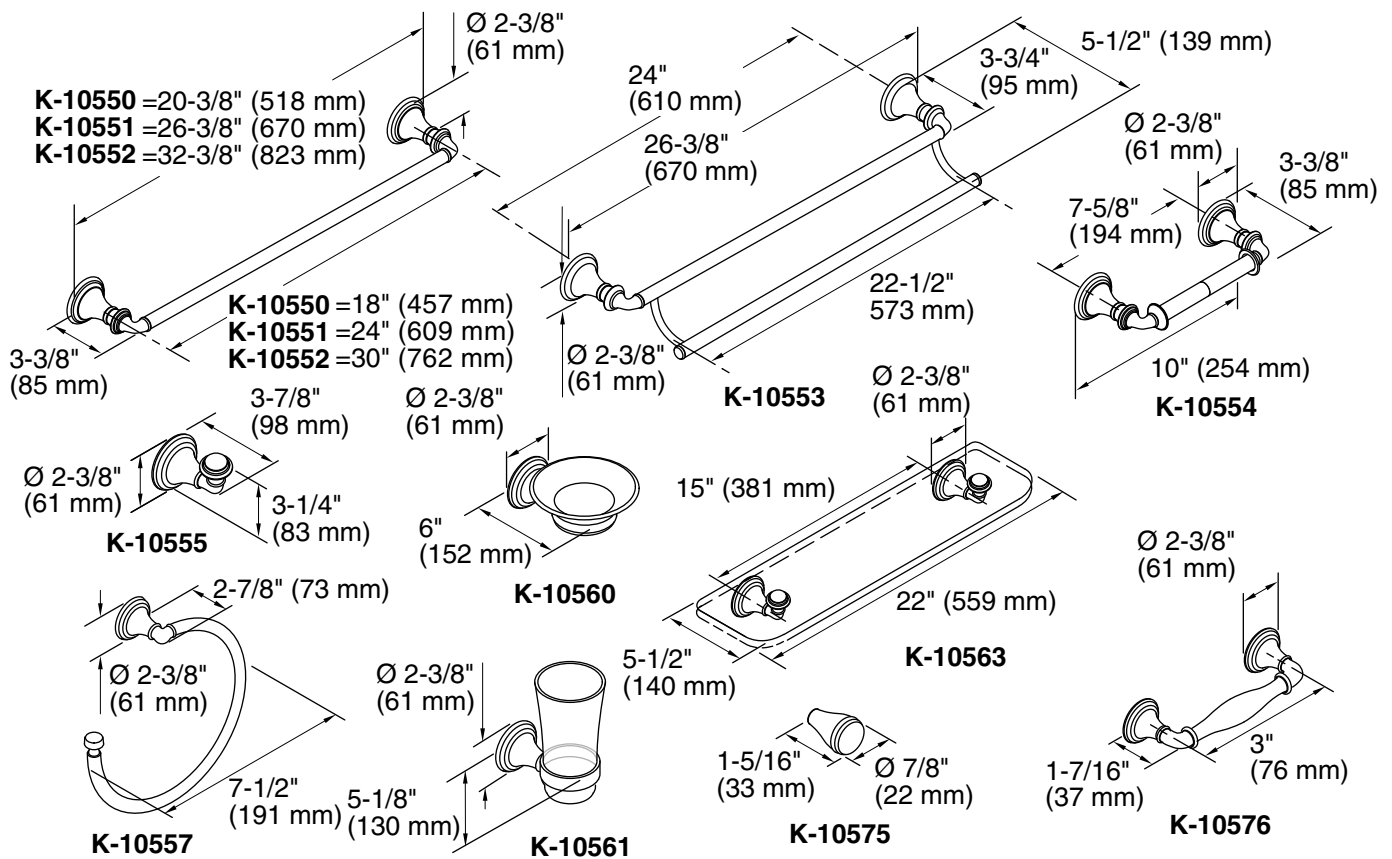

DEVONSHIRE®

Installation Notes

CAUTION: Risk of personal injury. Do not install these products in any area where they are likely to be used inadvertently as a grab bar or support bar. These products are not designed or intended for use as a grab bar or support bar.

Install this product according to the installation guide.

Product Diagram