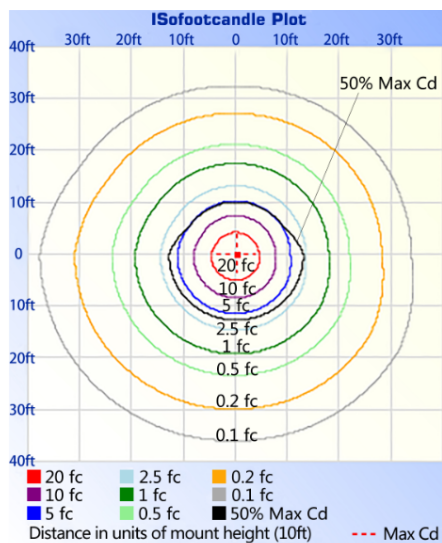

PRODUCT SPECIFICATIONS

4FT LED High Output Commercial Wrap Light

WR484080LSL
SKU#1005578285

ADVANTAGES

- Maintenance Free- No Bulb to Change
- Replaces (4) 32W Fluorescent Bulbs
- Lasts up to 50,000 Hours of Continuous Use
- 5 Year Warranty
- Operates in environments From -4°F to 104° F
- For Surface and flush mount installation
- Row Mount up to 18 Fixtures
- Ideal Mounting Height up to 20'

PHOTOMETRICS

SPECIFICATIONS

Model Number	WR484080LSL
SKU	1005578285
OSMID	313512347
Power	70W
AC Voltage, Frequency	100-277V, 50/60 Hz
Color Temp (nom.)	4000K
Operation Temp	-4°F ~ 104°F
CRI	80
Lumen Output (min.)	8000 lm
Dimming	No
Lifetime Rating	L70/50000Hrs
Efficacy	114lm/watt

PACKAGING

Weight (±0.5 lb)	10.41lbs
Size (L x W x H) (±0.1 in)	47.96 in x 14.13 in x 2.82 in
Box Dimensions	51.77 in x 14.96 in x 3.5 in
Gross Weight	14.02 lbs
UPC	853711008311

INCLUDED IN BOX

- Fixture (1)
- Wire Nuts (3)
- Phillips Head wood Screws (4)
- Drywall Anchors (4)