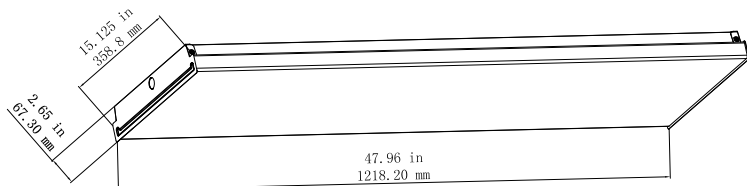

PRODUCT SPECIFICATIONS

4FT LED High Output Commercial Wrap Light

WR484080LSL
SKU#1005578285

ADVANTAGES

- Maintenance Free- No Bulb to Change
- Replaces (4) 32W Fluorescent Bulbs
- Lasts up to 50,000 Hours of Continuous Use
- 5 Year Warranty
- Operates in environments From -4°F to 104° F
- For Surface and flush mount installation
- Row Mount up to 18 Fixtures
- Ideal Mounting Height up to 20'

PHOTOMETRICS

SPECIFICATIONS

Model Number	WR484080LSL
SKU	1005578285
OSMID	313512347
Power	70W
AC Voltage, Frequency	100-277V, 50/60 Hz
Color Temp (nom.)	4000K
Operation Temp	-4°F ~ 104°F
CRI	80
Lumen Output (min.)	8000 lm
Dimming	No
Lifetime Rating	L70/50000Hrs
Efficacy	114lm/watt

PACKAGING

Weight (±0.5 lb)	10.41lbs
Size (L x W x H) (±0.1 in)	47.96 in x 14.13 in x 2.82 in
Box Dimensions	51.77 in x 14.96 in x 3.5 in
Gross Weight	14.02 lbs
UPC	853711008311

INCLUDED IN BOX

- Fixture (1)
- Wire Nuts (3)
- Phillips Head wood Screws (4)
- Drywall Anchors (4)