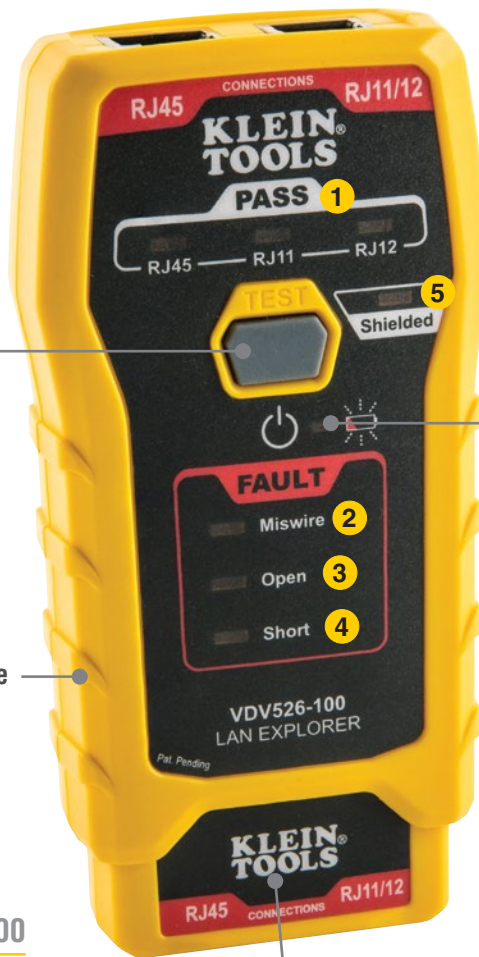

# VOICE DATA VIDEO LAN EXPLORER™ DATA CABLE TESTER

---

Simple tester with instant LED responses and easy-to-understand results

Tests **voice and data** cables!

## LAN EXPLORER™ DATA CABLE TESTER

Tests RJ11, RJ12 and RJ45 terminated voice and data cables for miswires, open faults, short faults and shielding with this simple, compact tester. Fast LED responses indicate cable status (Pass/Fail).  
Fast LED responses indicate cable status (Pass/Fail).

**Auto Power-Off** feature to conserve battery life

Single Button Testing

Low Battery Indicator

Compact size easily fits in your pocket

**Fast LED responses** Indicates cable status

- 1 Pass
- 2 Miswire
- 3 Open-Fault
- 4 Short-Fault
- 5 Shielded

Test remote stores securely in tester body

**VDV526-100**

Cat. No.	UPC	Description	Cable Types	Connector Type	Display
VDV526-100	69224-6	LAN Explorer™ Data Cable Tester	CAT3, CAT5e, CAT6/6A	RJ11, RJ12, RJ45	LED
VDV999-150	58325-4	Replacement Remote for LAN Explorer			—