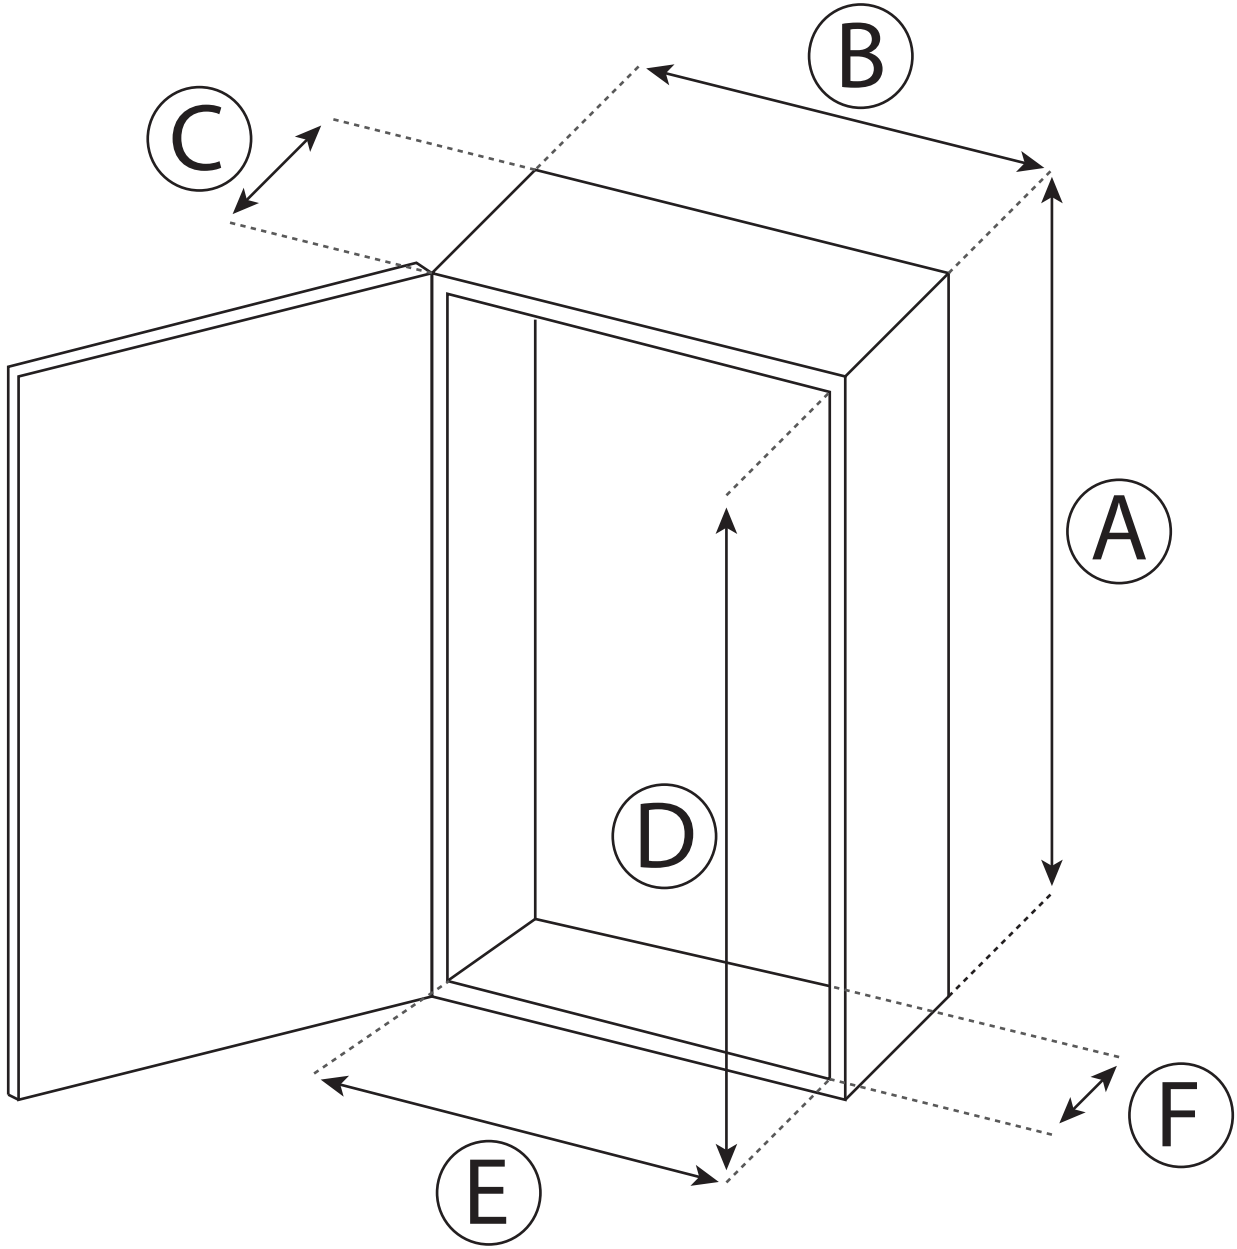

WC846005YW  
TRENT LOCKABLE MED CABINET

OUTSIDE DIMENSIONS	
A	15.75"
B	9.84"
C	5.12"
INSIDE DIMENSIONS	
D	14.37"
E	8.50"
F	4.13"