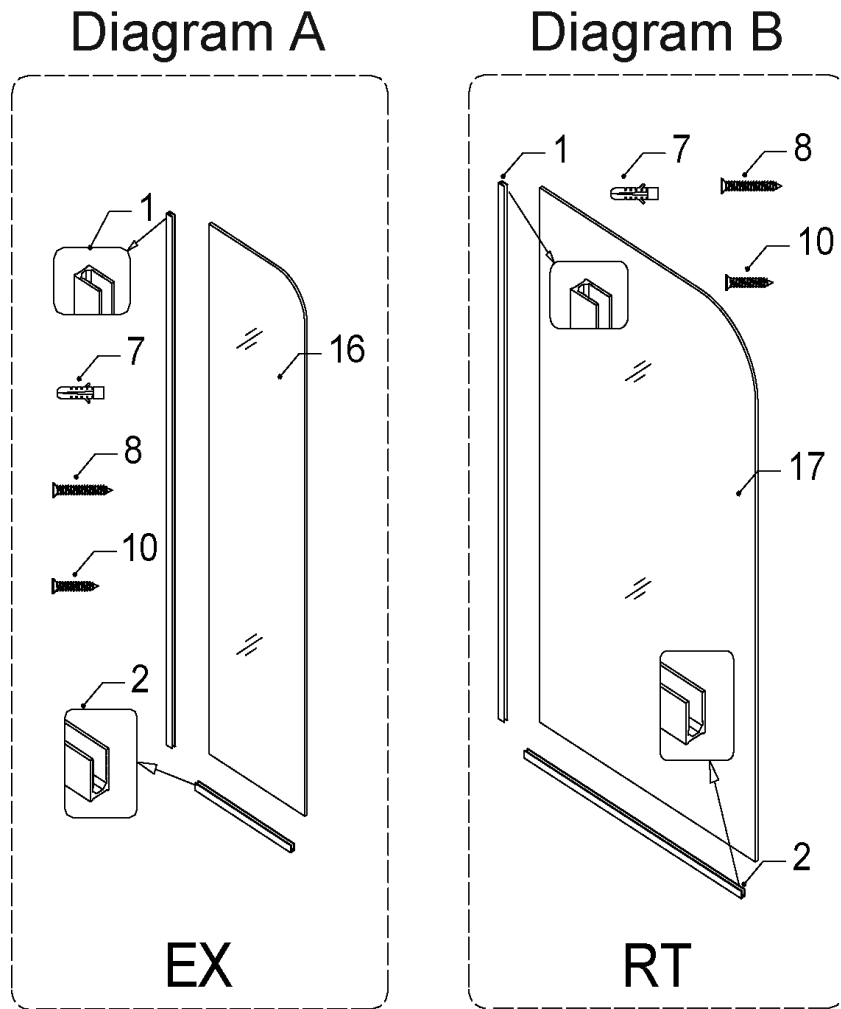

Detailed Diagrams of Shower Door Components

Packing List

01	Wall profile	1pc	08	Decorative cover	3sets
02	Glass door 1 (assembled)	1pc	09	Threshold connector (left/right)	1set
03	Glass door 2	1pc	10	Aluminum threshold	1pc
04	Hinge (with wrench)	2pcs	11	Bottom anti-water strip	2pc
05	Wall anchor	4pcs	12	Side anti-water strip	1pc
06	Big head screw ST4.2×40	4pcs	13	Threshold end cover (left/right)	1set
07	Round head screw ST4.2×16	3pcs	14	Handle	1set

NOTE: Unpack your unit carefully and inspect it. Lay it out and identify all parts using parts diagram and part list in your manual as a reference. Before discarding the carton, check for small hardware bags that tend to fall to the bottom of the box. If any parts are damaged or missing, please contact DreamLine™ for replacement.

NOTE: Retain these installation instructions for future reference.

Detailed Diagram of Glass Panel Components

Packing List

Diagram A					
01	U-channel 1 (wall profile)	1pc	08	Countersunk screw ST4.2x40	4pcs
02	U-channel 2 (bottom profile)	1pc	10	Countersunk screw ST4.2x25	2pcs
07	Ø5/16" Wall anchor	4pcs	16	Extender panel glass	1pc
Diagram B					
01	U-channel 1 wall profile)	1pc	08	Countersunk screw ST4.2x40	4pcs
02	U-channel 2 (bottom profile)	1pc	10	Countersunk screw ST4.2x25	2pcs
07	Ø5/16" Wall anchor	4pcs	17	Return panel glass	1pc