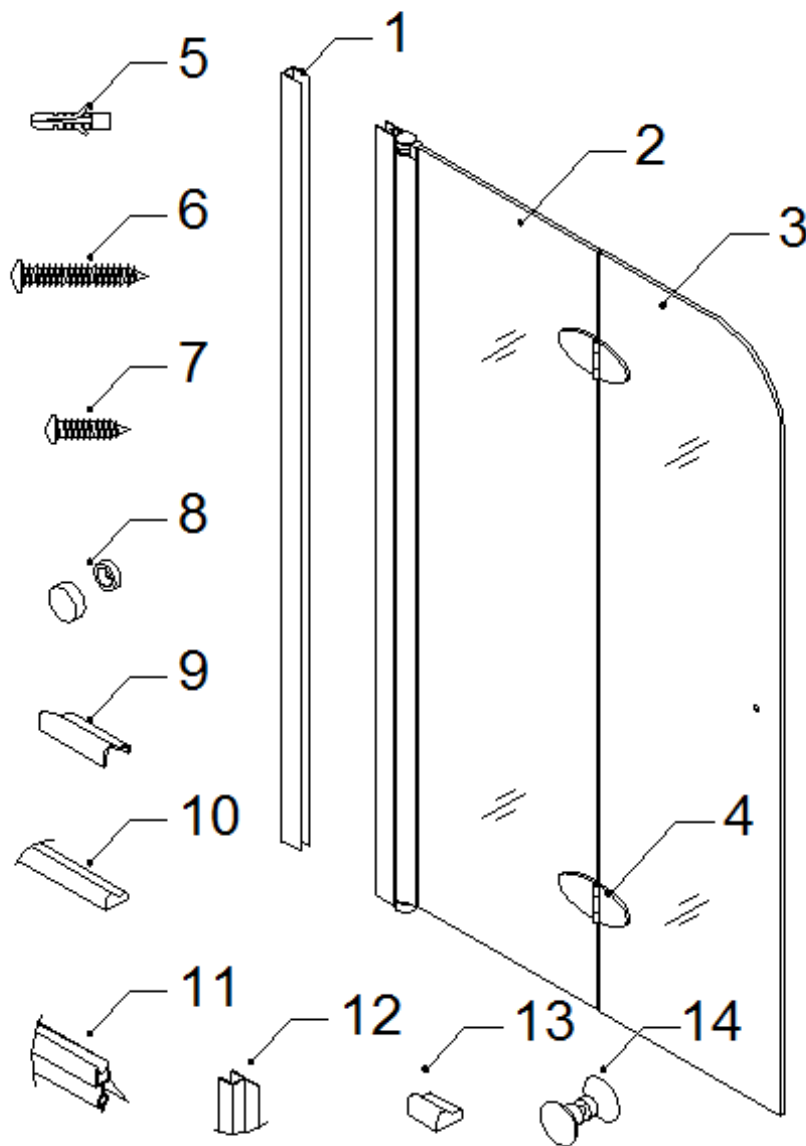

Detailed Diagrams of Shower Door Components

Packing List

01	Wall profile	1pc	08	Decorative cover	3sets
02	Glass door 1 (assembled)	1pc	09	Threshold connector (left/right)	1set
03	Glass door 2	1pc	10	Aluminum threshold	1pc
04	Hinge (with wrench)	2pcs	11	Bottom anti-water strip	2pc
05	Wall anchor	4pcs	12	Side anti-water strip	1pc
06	Big head screw ST4.2×40	4pcs	13	Threshold end cover (left/right)	1set
07	Round head screw ST4.2×16	3pcs	14	Handle	1set

NOTE: Unpack your unit carefully and inspect it. Lay it out and identify all parts using parts diagram and part list in your manual as a reference. Before discarding the carton, check for small hardware bags that tend to fall to the bottom of the box. If any parts are damaged or missing, please contact DreamLine™ for replacement.

NOTE: Retain these installation instructions for future reference.

Detailed Diagram of Glass Panel Components

Packing List

Diagram A					
01	U-channel 1 (wall profile)	1pc	08	Countersunk screw ST4.2x40	4pcs
02	U-channel 2 (bottom profile)	1pc	10	Countersunk screw ST4.2x25	2pcs
07	Ø5/16" Wall anchor	4pcs	16	Extender panel glass	1pc
Diagram B					
01	U-channel 1 wall profile)	1pc	08	Countersunk screw ST4.2x40	4pcs
02	U-channel 2 (bottom profile)	1pc	10	Countersunk screw ST4.2x25	2pcs
07	Ø5/16" Wall anchor	4pcs	17	Return panel glass	1pc