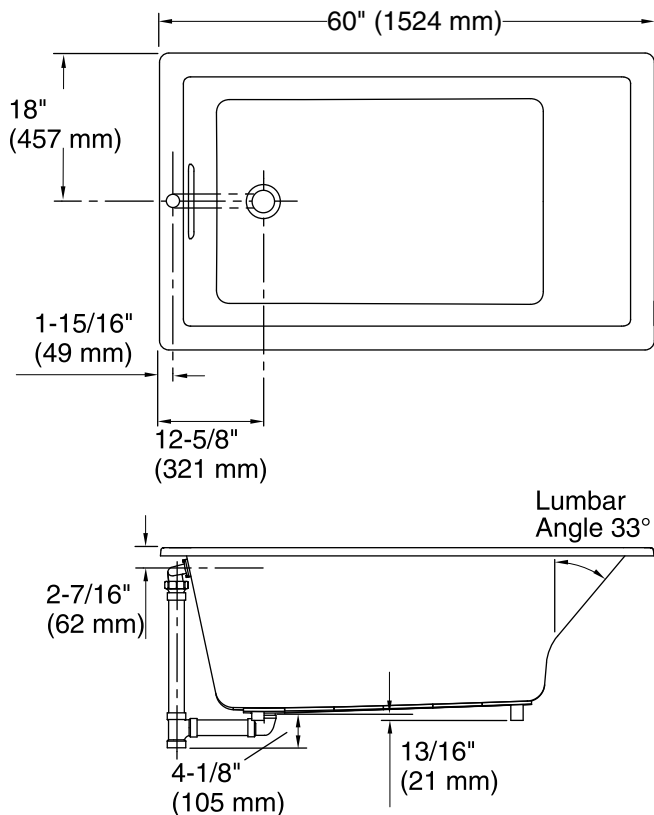

THE BOLD LOOK
OF **KOHLER**®

No change in measurement if connected with drain illustrated. (K-7272)

Technical Information

All product dimensions are nominal.

Installation:	Drop-in, Under-mount
Drain location:	End
Basin area, bottom:	39-9/16" x 24-11/16" (1005 mm x 627 mm)
Basin area, top:	53-5/8" x 29-1/2" (1362 mm x 749 mm)
Weight:	75 lbs (34 kg)
Minimum floor load:	52 lbs/ft ² (253.9 kg/m ²)
Water depth:	17-1/8" (435 mm)
Water capacity:	81.1 gal (307 L)
Cutout:	Drop-in, 59-1/2" x 35-1/2" (1511 mm x 902 mm)

Notes

Measure your actual product for rough-in details.

Install this product according to the installation instructions.

The hot water supply should be 70% of the capacity of the bath or greater. Installations will vary.