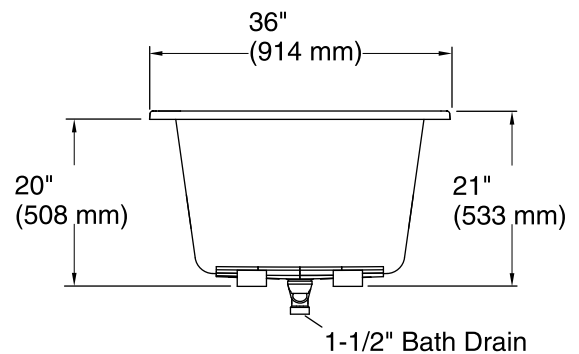

THE BOLD LOOK
OF **KOHLER**®

No change in measurement if connected with drain illustrated. (K-7272)

Technical Information

All product dimensions are nominal.

Installation:	Drop-in, Under-mount
Drain location:	End
Basin area, bottom:	39-9/16" x 24-11/16" (1005 mm x 627 mm)
Basin area, top:	53-5/8" x 29-1/2" (1362 mm x 749 mm)
Weight:	75 lbs (34 kg)
Minimum floor load:	52 lbs/ft ² (253.9 kg/m ²)
Water depth:	17-1/8" (435 mm)
Water capacity:	81.1 gal (307 L)
Cutout:	Drop-in, 59-1/2" x 35-1/2" (1511 mm x 902 mm)

Notes

Measure your actual product for rough-in details.

Install this product according to the installation instructions.

The hot water supply should be 70% of the capacity of the bath or greater. Installations will vary.