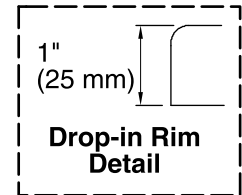

THE BOLD LOOK
OF **KOHLER**®

No change in measurement if connected with drain illustrated. (K-7272)

Technical Information

All product dimensions are nominal.

Installation:	Drop-in, Under-mount
Drain location:	End
Basin area, bottom:	39-9/16" x 24-11/16" (1005 mm x 627 mm)
Basin area, top:	53-5/8" x 29-1/2" (1362 mm x 749 mm)
Weight:	75 lbs (34 kg)
Minimum floor load:	52 lbs/ft ² (253.9 kg/m ²)
Water depth:	17-1/8" (435 mm)
Water capacity:	81.1 gal (307 L)
Cutout:	Drop-in, 59-1/2" x 35-1/2" (1511 mm x 902 mm)