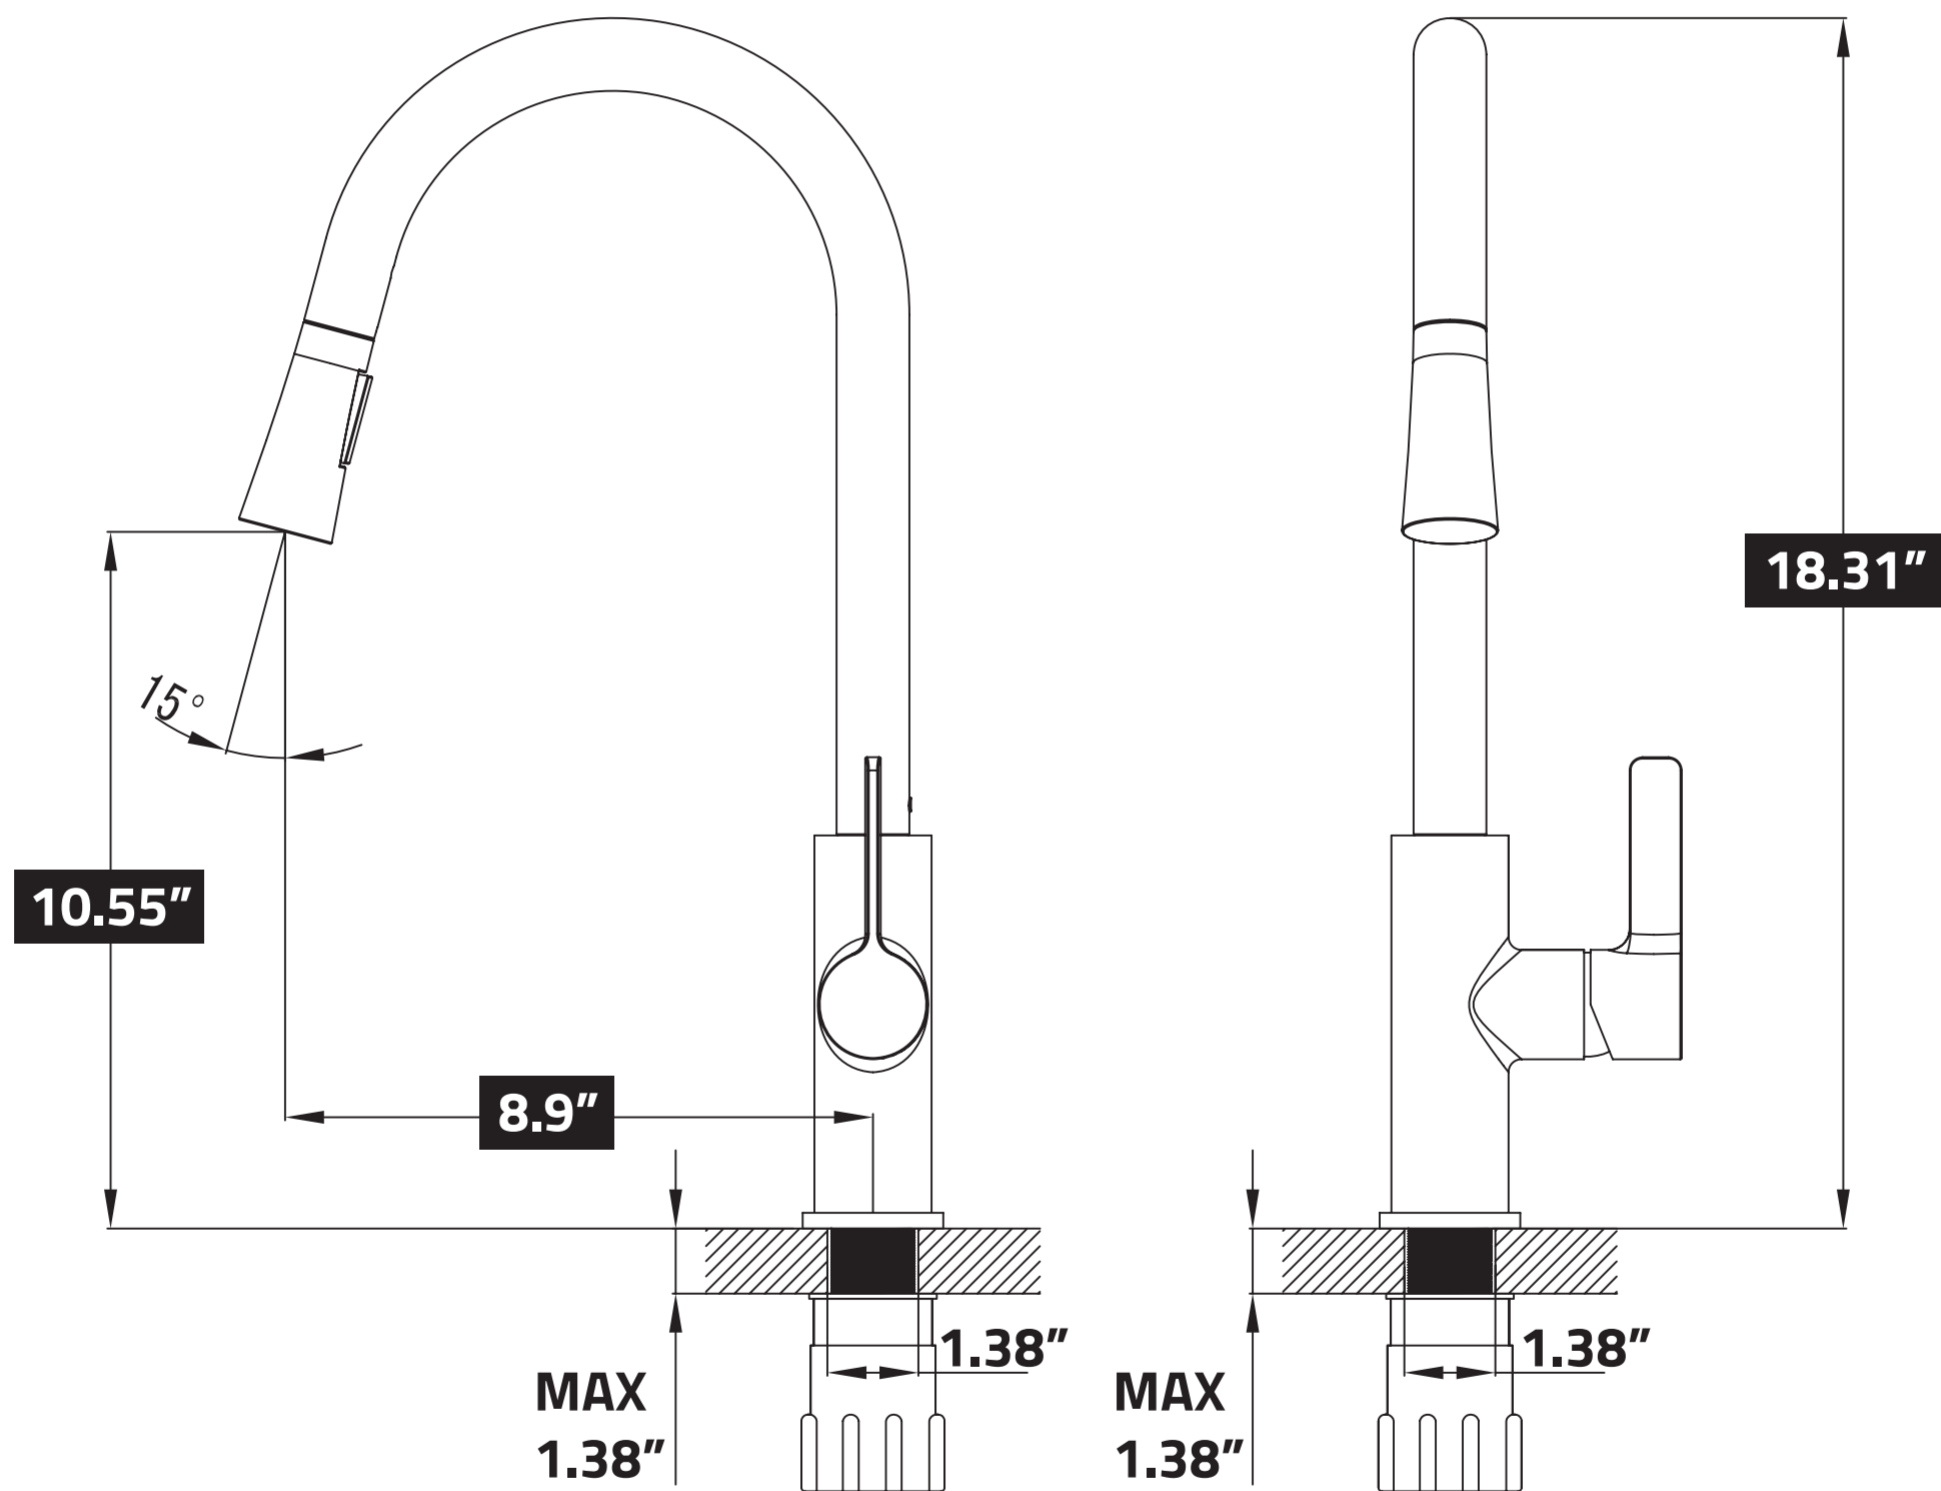

# KF-AZ1675

## PULL OUT KITCHEN FAUCET

HAVE QUESTIONS? CALL 1-844-44-ANZZI OR VISIT [ANZZI.COM](http://ANZZI.COM)