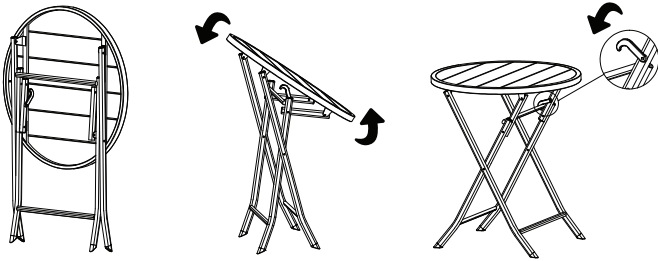

## 24.6 IN. STEEL ROUND FOLDING BISTRO TABLE

ITEM #1005 586 728  
1005 586 734  
1005 586 732  
MODEL #FTS41037-Peony  
FTS41037-Bre  
FTS41037-Gray

#### 1 OPENING THE TABLE

- Slide the table top upwards until the legs fully extend outward and latch the hook to the legs.