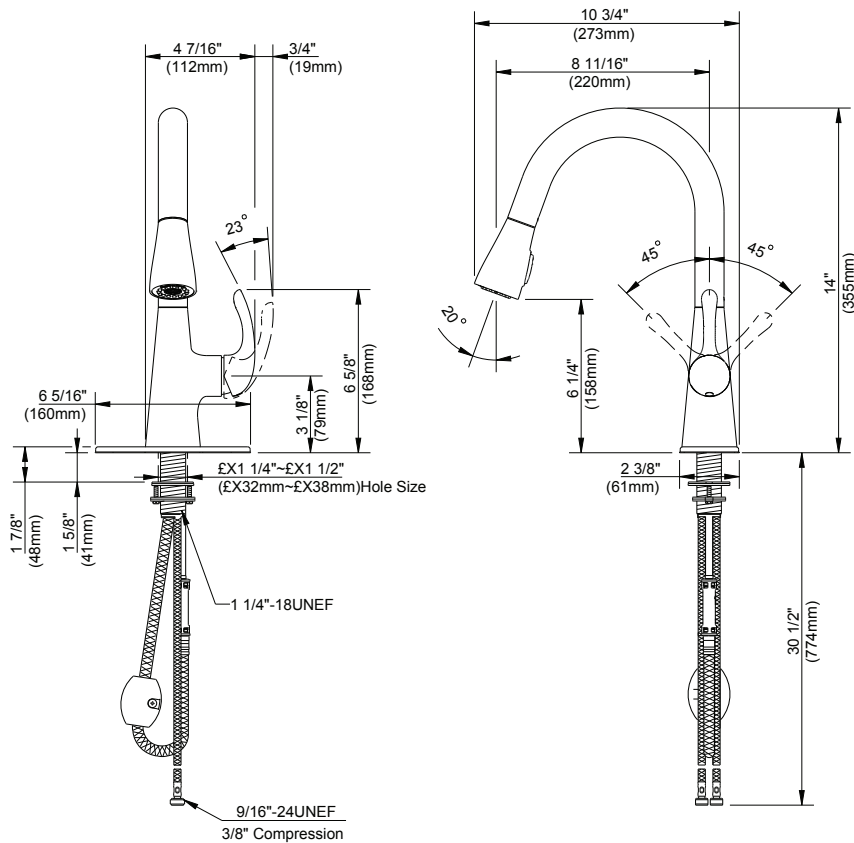

### FEATURES

- Optional deck plate for 1 or 3 hole installations
- Max Flow Rate: 2.2gpm (8.3L/min) Max
- Max Countertop Thickness: 1 7/8"
- Spout Reach: 8 11/16"
- Spout Height: 14"
- Ceramic Cartridge for Lifetime Drip-free Operation
- With Metal Lever Handle
- With Dual Spray Function

### INSTALLATION DIMENSIONS