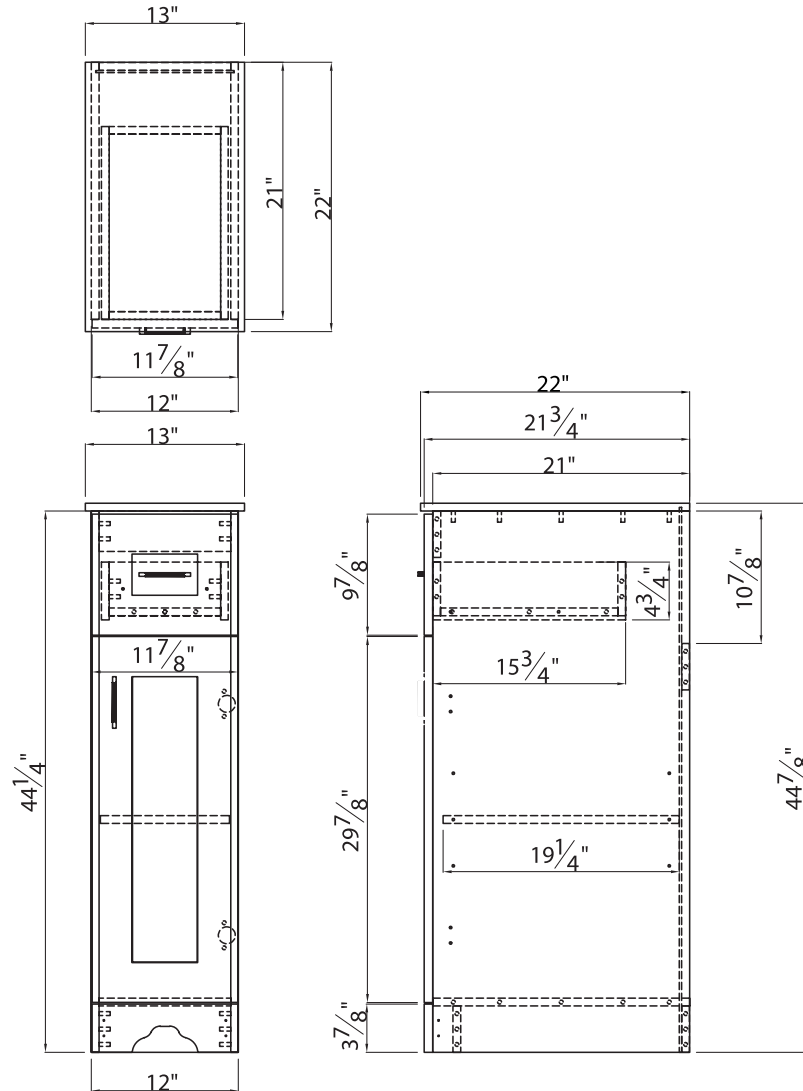

HAWTHORNE COLLECTION

13" Hawthorne mid auxiliary cabinet - linen white - 30667

REPLACEMENT PARTS:

1. Door linen white - R19702
2. Drawer front linen white - R18634
3. Toe-kick linen white - R18702
4. BN handle - R31001
5. Screw - R37279
6. 9088MBJH-400-04J SC 400mm S EX under mount slide-locking bracket - R31314
7. Hinge 'O' slow close 52cc taming - R37628
8. Hinge fixing plate with screws-sq.box - R37629