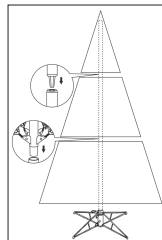

USER'S MANUAL
Christmas Tree

尺寸：21x28.5cm（虚线为折叠线） 材质：157g铜版纸

GB

ARTIFICIAL CHRISTMAS TREE**READ CAREFULLY, KEEP FOR FURTHER REFERENCE**

Article of decoration

For indoor use only

All the diagrams are given for illustrative purposes only. There may be variations from one model to another.

Content :

Reference*	Height	Number of tree parts	Base
CM22350	180CM	6	Metal

* The reference number is indicated on the carton above the gencod.

No tools are required for the assembly.

Before beginning

Check whether all parts have been delivered.

Save the carton box for storing your tree.

NO	A	B	C	D	E
PART LIST					
DESCRIPTION	TREE TOP	UPPER PART	LOWER PART	BASE	POWER LINE AND TRANSFORMER
QTY/PCS	1PCS	1PCS	1PCS	1PCS	1PCS

Assembly instructions

1 - Assemble the base (as indicated on the figure 1 on a stable surface, such as indicated on the cardboard packaging).

Unfold the base and insert the screws as indicated on figure 1b.

2 - Insert the trunk in the base as indicated on figure 2.

When the trunk consists of more than one part, begin by inserting into the base (Part D) the part of trunk carrying the longest branches (Part C), and successively to assemble the other parts of trunk (Part B), by ending with the smaller branches (Part A) at the top of the tree