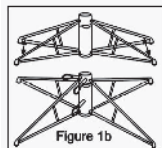

USER'S MANUAL
Christmas Tree

尺寸：21x28.5cm（虚线为折叠线） 材质：157g铜版纸

GB

ARTIFICIAL CHRISTMAS TREE**READ CAREFULLY, KEEP FOR FURTHER REFERENCE**

Article of decoration

For indoor use only

All the diagrams are given for illustrative purposes only. There may be variations from one model to another.

Content :

Reference*	Height	Number of tree parts	Base
CM22350	180CM	6	Metal

* The reference number is indicated on the carton above the gencod.

No tools are required for the assembly.

Before beginning

Check whether all parts have been delivered.

Save the carton box for storing your tree.

NO	A	B	C	D	E
PART LIST					
DESCRIPTION	TREE TOP	UPPER PART	LOWER PART	BASE	POWER LINE AND TRANSFORMER
QTY/PCS	1PCS	1PCS	1PCS	1PCS	1PCS

Assembly instructions

1 - Assemble the base (as indicated on the figure 1 on a stable surface, such as indicated on the cardboard packaging).

Unfold the base and insert the screws as indicated on figure 1b.

2 - Insert the trunk in the base as indicated on figure 2.

When the trunk consists of more than one part, begin by inserting into the base (Part D) the part of trunk carrying the longest branches (Part C), and successively to assemble the other parts of trunk (Part B), by ending with the smaller branches (Part A) at the top of the tree