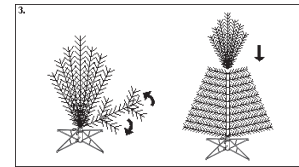

Save the carton box for storing your tree.

NO	A	B	C	D	E
PART LIST					
DESCRIPTION	TREE TOP	UPPER PART	LOWER PART	BASE	POWER LINE AND TRANSFORMER
QTY/PCS	1PCS	1PCS	1PCS	1PCS	1PCS

Assembly instructions

1 - Assemble the base (as indicated on the figure 1 on a stable surface, such as indicated on the cardboard packaging).

Unfold the base and insert the screws as indicated on figure 1b.

2 - Insert the trunk in the base as indicated on figure 2.

When the trunk consists of more than one part, begin by inserting into the base (Part D) the part of trunk carrying the longest branches (Part C), and successively to assemble the other parts of trunk (Part B), by ending with the smaller branches (Part A) at the top of the tree

3 -Unfold one by one the branches beginning by the lower branches.

4 - Make final adjustment and trimming of the tree.

5-Connect the lights to power line (Part E)

The tree is now ready to be decorated. Ensure that the decorations are uniformly distributed evenly on the tree.