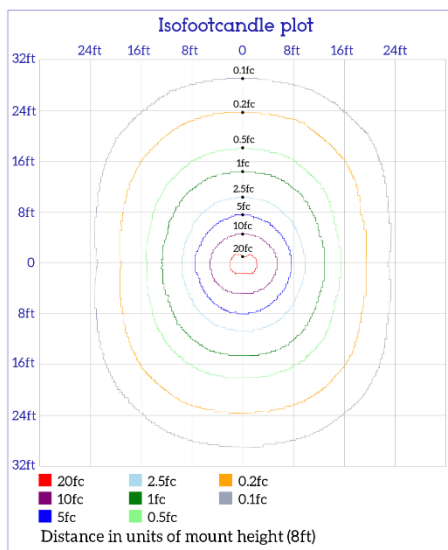

PRODUCT SPECIFICATIONS

4FT LEN PRISMATIC WRAP LIGHT

WR4840K30LPL
SKU# 1003866689

PHOTOMETRICS DRAWING

ADVANTAGES

- Replaces (2) 32W T8 Fluorescent Wrap
- Lasts up to 50,000 Hours of Continuous Use
- 5 Year Warranty
- Operates in environments From -4°F to 113°F
- For Surface and flush mount installation
- Ideal mounting height of 8ft -10ft
- Fully luminous light distribution
- Easy access aens removal and quick connects for easy installation

APPLICATIONS

Suitable for indoor locations

Contact Information 1-877-527-0313 · WWW.HOMEDEPOT.COM

SPECIFICATIONS

Model Number	WR4840K30LPL
SKU	1003866689
OSMID	306860677
Power	40W
AC Voltage, Frequency	100-277V, 50/60 Hz
Color Temp (nom.)	4000K
Operation Temp	-4°F ~ 104°F
CRI	80
Lumen Output (min.)	3800 lm
Dimming	No
Lifetime Rating	L70/50000Hrs
Efficacy	95 lm/watt

PACKAGING

Weight (±0.5 lb)	3.67 lbs
Size (L x W x H) (±0.1 in)	48.7in x 5.2 in x 2.3 in
Box Dimensions	51.57 in x 5.9 in x 2.91 in
Gross Weight	5.11 lbs
UPC	853711008014

INCLUDED IN BOX

- Junction Box Screws (2)
- Wire Nuts (1)
- Phillips Head wood Screws (4)
- Drywall Anchors (4)