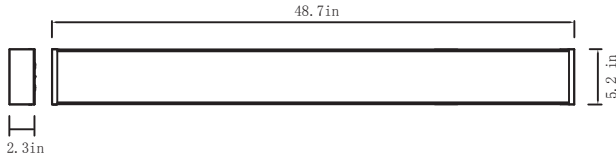

PRODUCT SPECIFICATIONS

4FT LEN PRISMATIC WRAP LIGHT

WR4840K30LPL
SKU# 1003866689

PHOTOMETRICS DRAWING

ADVANTAGES

- Replaces (2) 32W T8 Fluorescent Wrap
- Lasts up to 50,000 Hours of Continuous Use
- 5 Year Warranty
- Operates in environments From -4°F to 113°F
- For Surface and flush mount installation
- Ideal mounting height of 8ft -10ft
- Fully luminous light distribution
- Easy access aens removal and quick connects for easy installation

APPLICATIONS

Suitable for indoor locations

Contact Information 1-877-527-0313 · WWW.HOMEDEPOT.COM

SPECIFICATIONS

Model Number	WR4840K30LPL
SKU	1003866689
OSMID	306860677
Power	40W
AC Voltage, Frequency	100-277V, 50/60 Hz
Color Temp (nom.)	4000K
Operation Temp	-4°F ~ 104°F
CRI	80
Lumen Output (min.)	3800 lm
Dimming	No
Lifetime Rating	L70/50000Hrs
Efficacy	95 lm/watt

PACKAGING

Weight (±0.5 lb)	3.67 lbs
Size (L x W x H) (±0.1 in)	48.7in x 5.2 in x 2.3 in
Box Dimensions	51.57 in x 5.9 in x 2.91 in
Gross Weight	5.11 lbs
UPC	853711008014

INCLUDED IN BOX

- Junction Box Screws (2)
- Wire Nuts (1)
- Phillips Head wood Screws (4)
- Drywall Anchors (4)