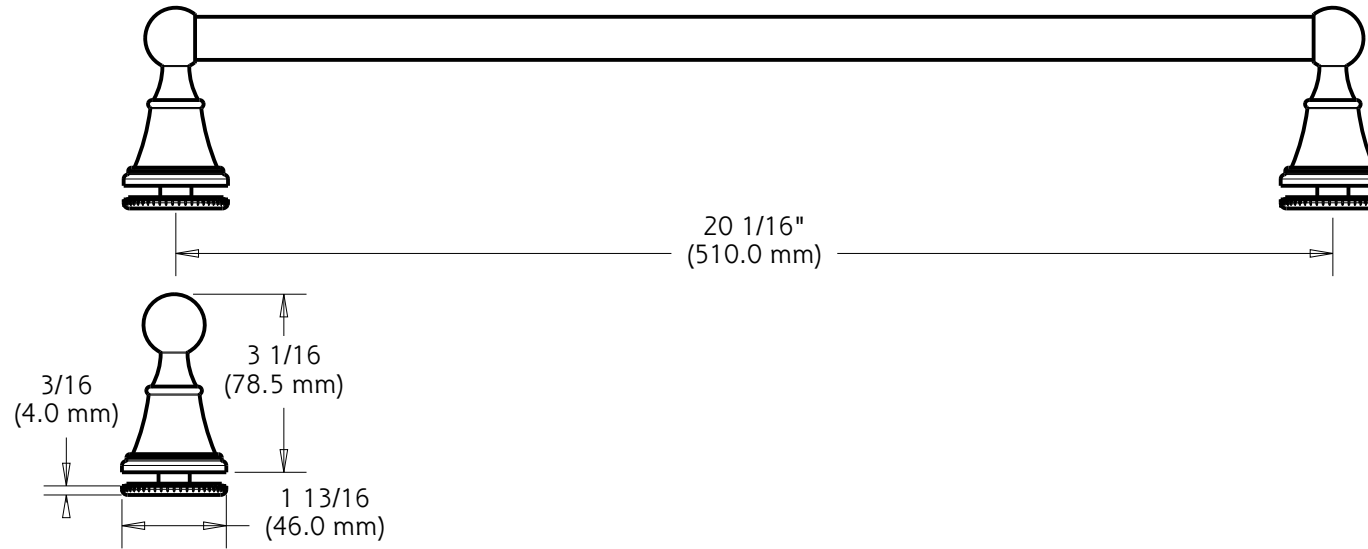

TECHNICAL DATA

Shower Door

CRESTFIELD™ HANDLE

MATERIALS: Zinc Posts for all
Aluminum Bar: Brushed Nickel, Oil Rubbed Bronze.
Stainless Steel Bar: Polished Chrome.

INSTALLATION: Detailed Instructions and Hardware Included for Easy Installation.

UNIQUE FEATURE: Coordinates with Delta® Faucets and Bath Hardware.
Compatible with All Delta® Sliding Bathtub or Shower Doors.

WARRANTY: 5 Year Limited Warranty.