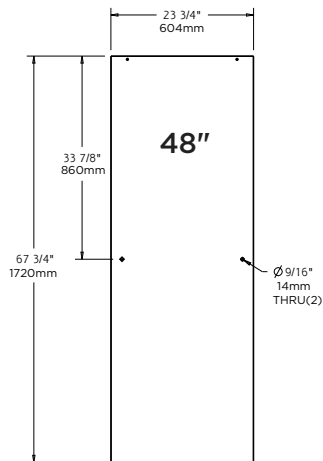

TECHNICAL DATA

Shower Door

SLIDING SHOWER 48" & 60" GLASS PANELS

MATERIALS:

1/4" (6mm) Tempered Glass Panel.

INSTALLATION:

Detailed Instructions and Hardware Included for Easy Installation.

UNIQUE FEATURE:

Traditional:

48": Fits Doors with an Opening min/max of 43 3/8" - 47 3/8" (110cm-120cm), with a Height of 70" (178cm).
60": Fits doors with an opening min/max of 50 1/8" - 59 3/8" (127cm-151cm), with a Height of 70" (178cm).

Contemporary:

48": Fits Doors with an Opening min/max of 43 3/8" - 47 3/8" (110cm-120cm), with a Height of 71" (180cm).
60": Fits Doors with an Opening min/max of 50 1/8" - 58 1/2" (127cm-149cm), with a Height of 71" (180cm).

Mod:

48": Fits Doors with an Opening min/max of 43 3/8" - 47 3/8" (110cm-120cm), with a Height of 74" (188cm).
60": Fits Doors with an Opening min/max of 50 1/8" - 58 1/2" (127cm-149cm), with a Height of 74" (188cm).

WARRANTY:

5 Year Limited Warranty.

see what Delta can do™