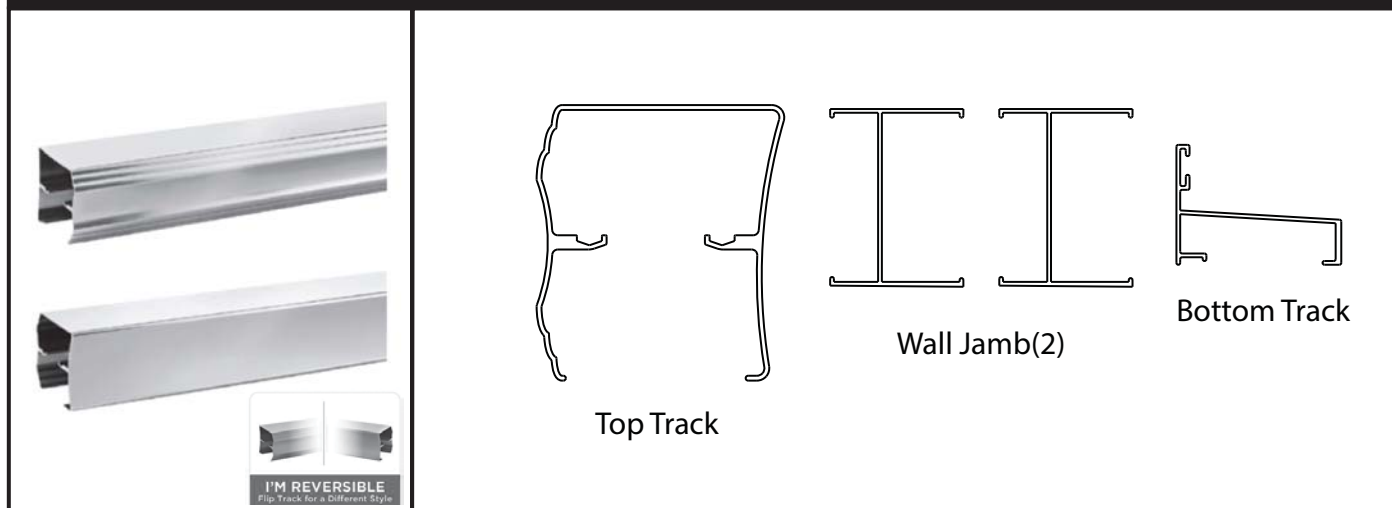

TECHNICAL DATA

Shower Door

SLIDING TRADITIONAL STYLE SHOWER TRACK 48" - 60"

MATERIALS:

Anodized Aluminum Excursions (Track), Bronze Finish is Powder Coated.

INSTALLATION:

Detailed Instructions and Hardware Included for Easy Installation.

UNIQUE FEATURE:

Reversible Top Track Offers Two Unique Design Options.
Constructed of Corrosion Resistant Anodized Aluminum.

48" - 60" Track Assembly Kit:

48" Sliding Shower: Fits Doors with an Opening min/max of 43-3/8" - 47-3/8" (110cm-120cm), with a 70" (178cm) Height.

60" Sliding Shower: Fits Doors with an Opening min/max of 50-1/8" - 59-3/8" (127cm-151cm), with a 70" (178cm) Height.

60" Sliding Tub: Fits Doors with an Opening min/max of 50-1/8" - 59-3/8" (127 cm-151cm), with at least 2" (5cm) clearance above the final track height.

WARRANTY:

5 Year Limited Warranty.

see what Delta can do™