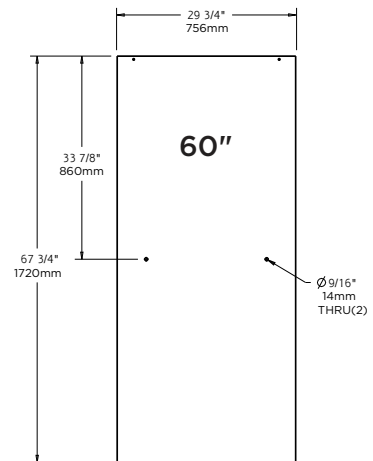

TECHNICAL DATA

Shower Door

SLIDING SHOWER 48" & 60" GLASS PANELS

MATERIALS:

1/4" (6mm) Tempered Glass Panel.

INSTALLATION:

Detailed Instructions and Hardware Included for Easy Installation.

UNIQUE FEATURE:

Traditional:

48": Fits Doors with an Opening min/max of 43 3/8" - 47 3/8" (110cm-120cm), with a Height of 70" (178cm).
60": Fits doors with an opening min/max of 50 1/8" - 59 3/8" (127cm-151cm), with a Height of 70" (178cm).

Contemporary:

48": Fits Doors with an Opening min/max of 43 3/8" - 47 3/8" (110cm-120cm), with a Height of 71" (180cm).
60": Fits Doors with an Opening min/max of 50 1/8" - 58 1/2" (127cm-149cm), with a Height of 71" (180cm).

Mod:

48": Fits Doors with an Opening min/max of 43 3/8" - 47 3/8" (110cm-120cm), with a Height of 74" (188cm).
60": Fits Doors with an Opening min/max of 50 1/8" - 58 1/2" (127cm-149cm), with a Height of 74" (188cm).

WARRANTY:

5 Year Limited Warranty.

see what Delta can do™