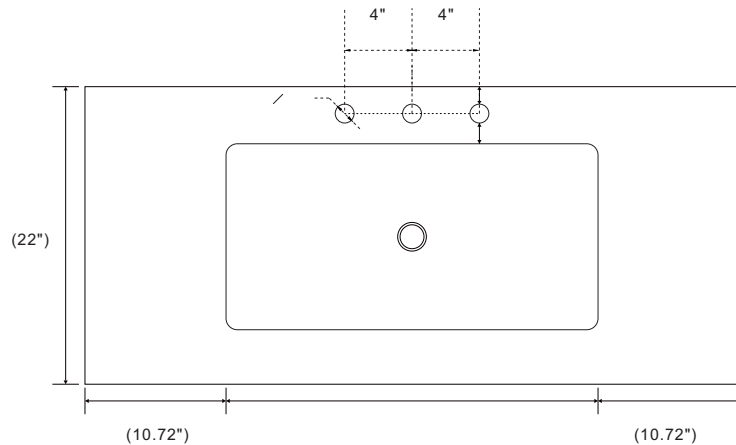

BELLATERRA HOME

Model: CT4922C Countertop (Backsplash Sold Separately)

Features

1. Scratch resistant and Stain resistant;
2. 8" wide spread faucet holes;
3. Rectangular sink portion 27.56"x14";
4. W/O Overflow;
5. Matching backsplash and sidesplash available for option;

Colors / Finishes

- WH - White / Matte;
- DG - Dark Gray / Matte;
- BL - Black / Matte;

Material
Concrete

Top view

Side view

**NOTE: SINK STYLE, SHAPE, FAUCET HOLES, CUTOUT ON TOP, VANITY MAY VARY FROM THE PICTURE ABOVE.
INSTRUCTIONAL PURPOSE ONLY.**