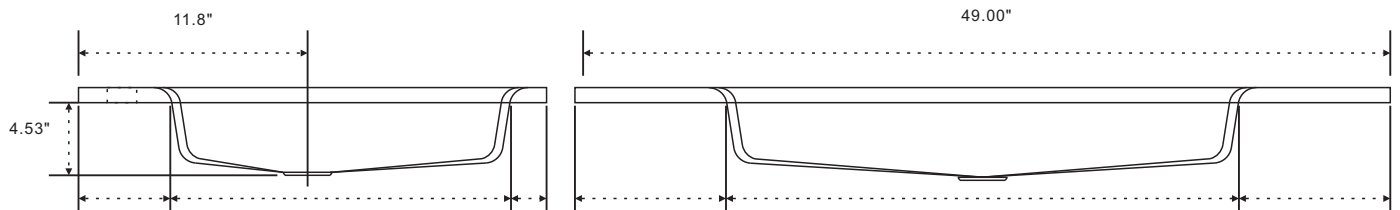

BELLATERRA HOME

Model: CT4922C Countertop (Backsplash Sold Separately)

Features

1. Scratch resistant and Stain resistant;
2. 8" wide spread faucet holes;
3. Rectangular sink portion 27.56"x14";
4. W/O Overflow;
5. Matching backsplash and sidesplash available for option;

Colors / Finishes

- WH - White / Matte;
- DG - Dark Gray / Matte;
- BL - Black / Matte;

Material
Concrete

Top view

Side view

**NOTE: SINK STYLE, SHAPE, FAUCET HOLES, CUTOUT ON TOP, VANITY MAY VARY FROM THE PICTURE ABOVE.
INSTRUCTIONAL PURPOSE ONLY.**