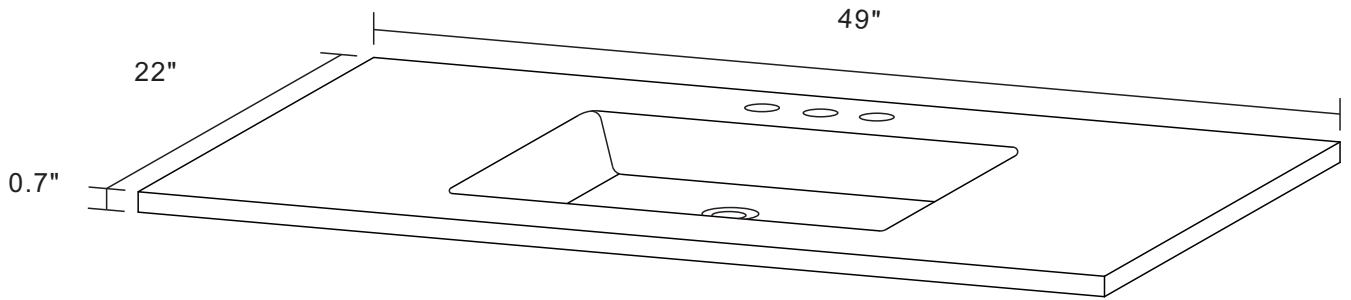

BELLATERRA HOME

Model: CT4922C Countertop (Backsplash Sold Separately)

Features

1. Scratch resistant and Stain resistant;
2. 8" wide spread faucet holes;
3. Rectangular sink portion 27.56"x14";
4. W/O Overflow;
5. Matching backsplash and sidesplash available for option;

Colors / Finishes

- WH - White / Matte;
- DG - Dark Gray / Matte;
- BL - Black / Matte;

Material
Concrete

Top view

Side view

**NOTE: SINK STYLE, SHAPE, FAUCET HOLES, CUTOUT ON TOP, VANITY MAY VARY FROM THE PICTURE ABOVE.
INSTRUCTIONAL PURPOSE ONLY.**