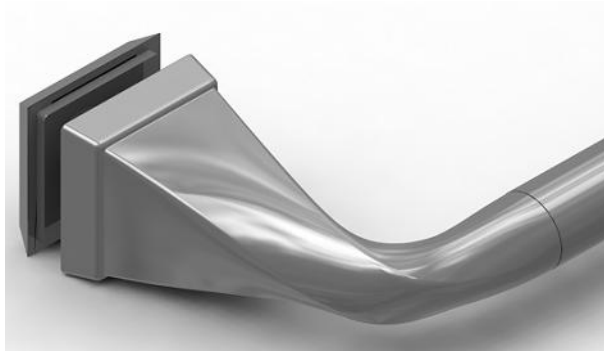

60": Fits doors with an opening min/max of 50 1/8" - 59 3/8" (127cm-151cm), with a Height of 70" (178cm).

Contemporary:

48": Fits Doors with an Opening min/max of 43 3/8" - 47 3/8" (110cm-120cm), with a Height of 71" (180cm).

60": Fits Doors with an Opening min/max of 50 1/8" - 58 1/2" (127cm-149cm), with a Height of 71" (180cm).

WARRANTY:

5 Year Limited Warranty.

see what Delta can do™

Shower Door

EVERLY™ HANDLE

MATERIALS: Zinc Posts for all
 Aluminum Bar: Brushed Nickel, Oil Rubbed Bronze and Matte Black.
 Stainless Steel Bar: Polished Chrome.

INSTALLATION: Detailed Instructions and Hardware Included for Easy Installation.

UNIQUE FEATURE: Coordinates with Delta® Faucets and Bath Hardware.
 Compatible with All Delta® Sliding Bathtub or Shower Doors.