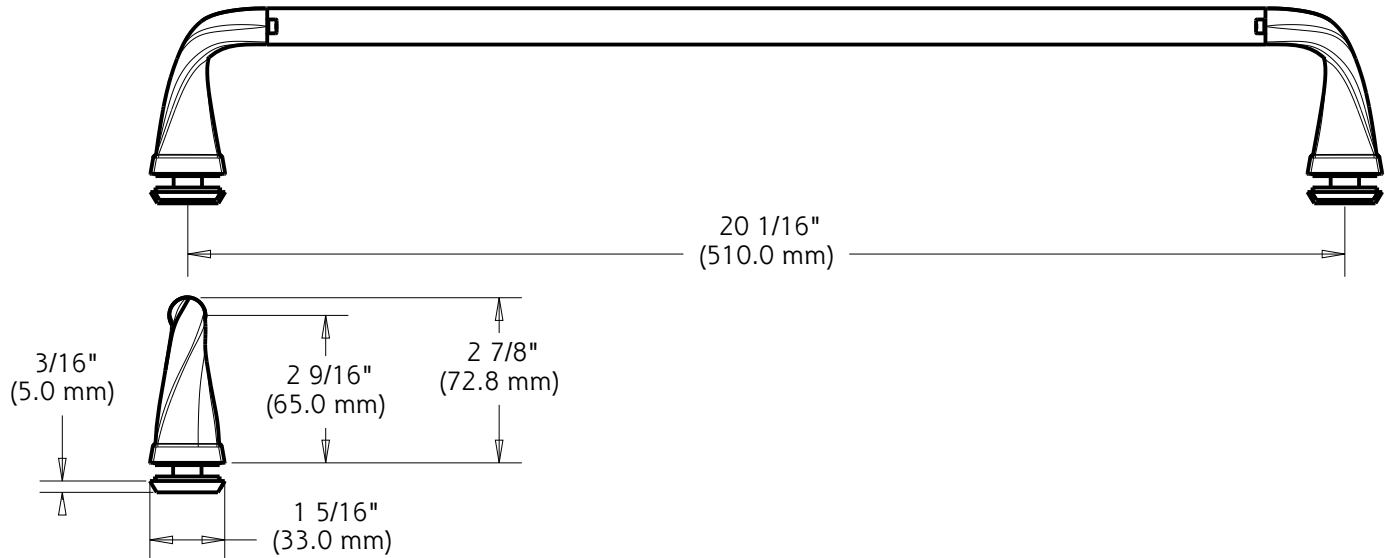

NOTE: Height of 73 1/2" (186.7cm) Required for installation
Compatible with all 1/4" (6mm) Delta Shower Glass

WARRANTY: 5 Year Limited Warranty.

see what Delta can do

TECHNICAL DATA

Shower Door

SLIDING SHOWER 48" & 60" GLASS PANELS

60": Fits doors with an opening min/max of 50 1/8" - 59 3/8" (127cm-151cm), with a Height of 70" (178cm).

Contemporary:

48": Fits Doors with an Opening min/max of 43 3/8" - 47 3/8" (110cm-120cm), with a Height of 71" (180cm).

60": Fits Doors with an Opening min/max of 50 1/8" - 58 1/2" (127cm-149cm), with a Height of 71" (180cm).

WARRANTY:

5 Year Limited Warranty.

see what Delta can do™

Shower Door

EVERLY™ HANDLE

MATERIALS: Zinc Posts for all
 Aluminum Bar: Brushed Nickel, Oil Rubbed Bronze and Matte Black.
 Stainless Steel Bar: Polished Chrome.

INSTALLATION: Detailed Instructions and Hardware Included for Easy Installation.

UNIQUE FEATURE: Coordinates with Delta® Faucets and Bath Hardware.
 Compatible with All Delta® Sliding Bathtub or Shower Doors.