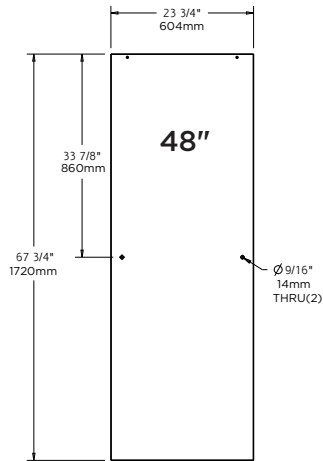

UNIQUE FEATURE: Constructed of Corrosion Resistant Anodized Aluminum.
48" - 60" Track Assembly Kit
Fits 48" Shower Doors with an Opening min/max of 43 3/8" - 47 3/8" (110cm-120cm),
with a Height of 72 1/2" (184cm).
Fits 60" Shower Doors with an Opening min/max of 50 1/8" - 58 1/2" (127cm-149cm),
with a Height of 72 1/2" (184cm).

NOTE: Height of 73 1/2" (186.7cm) Required for installation
Compatible with all 1/4" (6mm) Delta Shower Glass

WARRANTY: 5 Year Limited Warranty.

see what Delta can do

TECHNICAL DATA

Shower Door

SLIDING SHOWER 48" & 60" GLASS PANELS

MATERIALS:

1/4" (6mm) Tempered Glass Panel.

INSTALLATION:

Detailed Instructions and Hardware Included for Easy Installation.

UNIQUE FEATURE:

Spot Guard Easy Clean Coating.

Traditional:

48": Fits Doors with an Opening min/max of 43 3/8" - 47 3/8" (110cm-120cm), with a Height of 70" (178cm).

60": Fits Doors with an Opening min/max of 50 1/8" - 58 1/2" (127cm-149cm), with a Height of 71" (180cm).

WARRANTY:

5 Year Limited Warranty.

see what Delta can do™

Shower Door

EVERLY™ HANDLE

MATERIALS: Zinc Posts for all
 Aluminum Bar: Brushed Nickel, Oil Rubbed Bronze and Matte Black.
 Stainless Steel Bar: Polished Chrome.