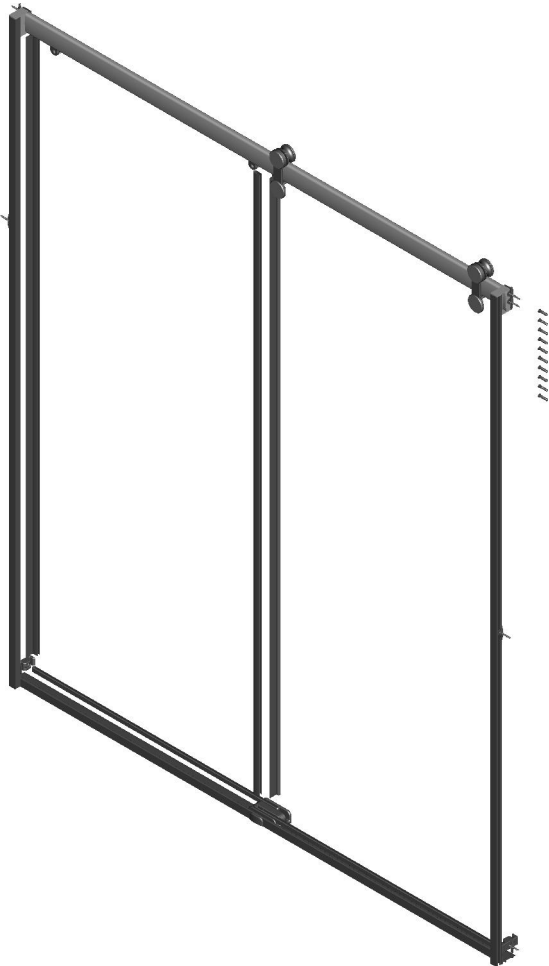

SHOWER DOOR

SLIDING CONTEMPORARY STYLE SHOWER TRACK 48-60"

ID	DESCRIPTION	QTY	MATERIAL
1	#8- 18 X 1.5" LONG PHILLIPS HEAD	8	SS
2	BLADE SEAL-CONT GLAZING	2	PVC
3	BUBBLE SEAL-CONT. GLAZING	2	PVC
4	UPPR ROLL'R ASS'Y CONT GLAZING	2	ASSEMBLY
5	CONT. GLAZ LOW'R ROLL'R ASS'Y	2	ASSEMBLY
6	ROLLER DOOR WALL JAMB	2	AL6463_T5
7	TOGGLE WALL ANCHOR	8	POLYPROPYLENE
8	#6 x 3/8 TYPE BT SS	1	SS
9	6.0mm GLAZING CENTER GUIDE	1	NYLON
10	6.0mm GLAZING END	4	TRITAN_TX1001
11	6.0mm GLAZING EXTRUSION	2	TRITAN_TX1001
12	COLLAR BASE ASSY LH	1	ASSEMBLY
13	COLLAR BASE ASSY RH	1	ASSEMBLY
14	CONT. GLAZING TOP TRACK	1	AL6463_T5
15	CONTEMPORARY DOOR BUMPER GLAZING	2	PVC
16	MOD BOTTOM TRACK	1	AL6463
17	MOD CENTER GUIDE OVER	1	NYLON
18	MOD NYLON O RING	1	NYLON
19	SCREW ANCHOR	10	PVC

UNIQUE FEATURE: Constructed of Corrosion Resistant Anodized Aluminum.
48" - 60" Track Assembly Kit
Fits 48" Shower Doors with an Opening min/max of 43 3/8" - 47 3/8" (110cm-120cm),
with a Height of 72 1/2" (184cm).
Fits 60" Shower Doors with an Opening min/max of 50 1/8" - 58 1/2" (127cm-149cm),
with a Height of 72 1/2" (184cm).

NOTE: Height of 73 1/2" (186.7cm) Required for installation
Compatible with all 1/4" (6mm) Delta Shower Glass

WARRANTY: 5 Year Limited Warranty.

see what Delta can do

TECHNICAL DATA

Shower Door

SLIDING SHOWER 48" & 60" GLASS PANELS

60": Fits Doors with an Opening min/max of 50 1/8" - 58 1/2" (127cm-149cm), with a Height of 71" (180cm).

WARRANTY:

5 Year Limited Warranty.

see what Delta can do™

Shower Door

EVERLY™ HANDLE

MATERIALS: Zinc Posts for all
 Aluminum Bar: Brushed Nickel, Oil Rubbed Bronze and Matte Black.
 Stainless Steel Bar: Polished Chrome.