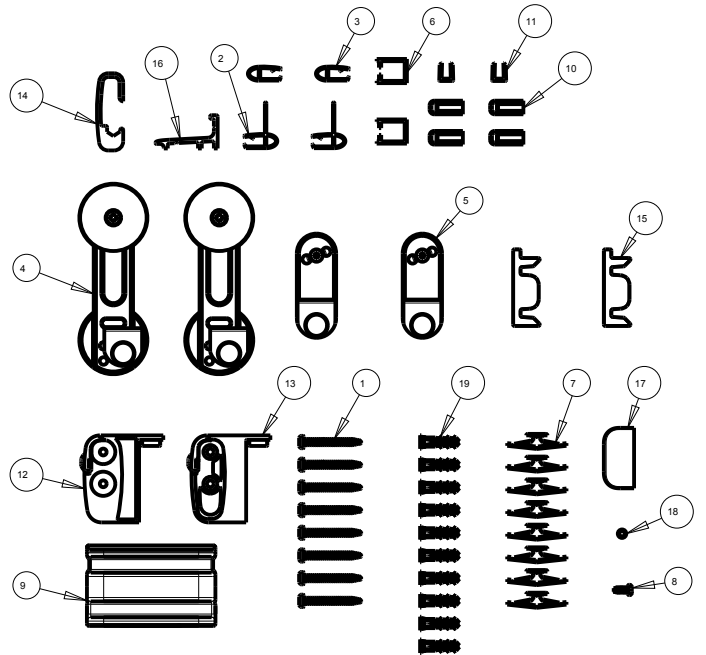

SHOWER DOOR

SLIDING CONTEMPORARY STYLE SHOWER TRACK 48-60"

ID	DESCRIPTION	QTY	MATERIAL
1	#8- 18 X 1.5" LONG PHILLIPS HEAD	8	SS
2	BLADE SEAL-CONT GLAZING	2	PVC
3	BUBBLE SEAL-CONT. GLAZING	2	PVC
4	UPPR ROLL'R ASS'Y CONT GLAZING	2	ASSEMBLY
5	CONT. GLAZ LOW'R ROLL'R ASS'Y	2	ASSEMBLY
6	ROLLER DOOR WALL JAMB	2	AL6463_T5
7	TOGGLE WALL ANCHOR	8	POLYPROPYLENE
8	#6 x 3/8 TYPE BT SS	1	SS
9	6.0mm GLAZING CENTER GUIDE	1	NYLON
10	6.0mm GLAZING END	4	TRITAN_TX1001
11	6.0mm GLAZING EXTRUSION	2	TRITAN_TX1001
12	COLLAR BASE ASSY LH	1	ASSEMBLY
13	COLLAR BASE ASSY RH	1	ASSEMBLY
14	CONT. GLAZING TOP TRACK	1	AL6463_T5
15	CONTEMPORARY DOOR BUMPER GLAZING	2	PVC
16	MOD BOTTOM TRACK	1	AL6463
17	MOD CENTER GUIDE OVER	1	NYLON
18	MOD NYLON O RING	1	NYLON
19	SCREW ANCHOR	10	PVC

MATERIAL: Anodized Aluminum Extrusions (Track) and Zinc Die Cast (Mounting Brackets).
Bronze Finish and Matte Black are Powder Coated.

INSTALLATION: Detailed Instructions, Templates and Hardware Included for Easy Installation.

UNIQUE FEATURE: Constructed of Corrosion Resistant Anodized Aluminum.
48" - 60" Track Assembly Kit
Fits 48" Shower Doors with an Opening min/max of 43 3/8" - 47 3/8" (110cm-120cm),
with a Height of 72 1/2" (184cm).
Fits 60" Shower Doors with an Opening min/max of 50 1/8" - 58 1/2" (127cm-149cm),
with a Height of 72 1/2" (184cm).

60": Fits Doors with an Opening min/max of 50 1/8" - 58 1/2" (127cm-149cm), with a Height of 71" (180cm).

WARRANTY:

5 Year Limited Warranty.

see what Delta can do™

Shower Door

EVERLY™ HANDLE

MATERIALS: Zinc Posts for all
 Aluminum Bar: Brushed Nickel, Oil Rubbed Bronze and Matte Black.
 Stainless Steel Bar: Polished Chrome.