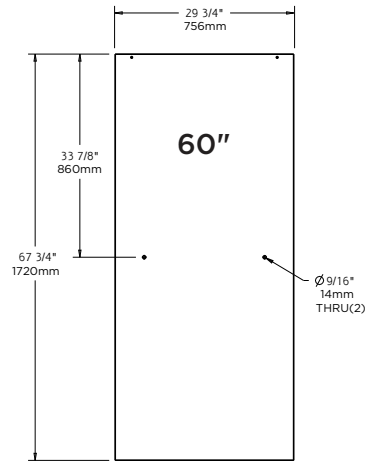

UNIQUE FEATURE: Constructed of Corrosion Resistant Anodized Aluminum.
48" - 60" Track Assembly Kit
Fits 48" Shower Doors with an Opening min/max of 43 3/8" - 47 3/8" (110cm-120cm),
with a Height of 72 1/2" (184cm).
Fits 60" Shower Doors with an Opening min/max of 50 1/8" - 58 1/2" (127cm-149cm),
with a Height of 72 1/2" (184cm).

NOTE: Height of 73 1/2" (186.7cm) Required for installation
Compatible with all 1/4" (6mm) Delta Shower Glass

WARRANTY: 5 Year Limited Warranty.

see what Delta can do

TECHNICAL DATA

Shower Door

SLIDING SHOWER 48" & 60" GLASS PANELS

60": Fits doors with an opening min/max of 50 1/8" - 59 3/8" (127cm-151cm), with a Height of 70" (178cm).

Contemporary:

48": Fits Doors with an Opening min/max of 43 3/8" - 47 3/8" (110cm-120cm), with a Height of 71" (180cm).

60": Fits Doors with an Opening min/max of 50 1/8" - 58 1/2" (127cm-149cm), with a Height of 71" (180cm).

WARRANTY:

5 Year Limited Warranty.

see what Delta can do™

Shower Door

EVERLY™ HANDLE

MATERIALS: Zinc Posts for all
 Aluminum Bar: Brushed Nickel, Oil Rubbed Bronze and Matte Black.
 Stainless Steel Bar: Polished Chrome.