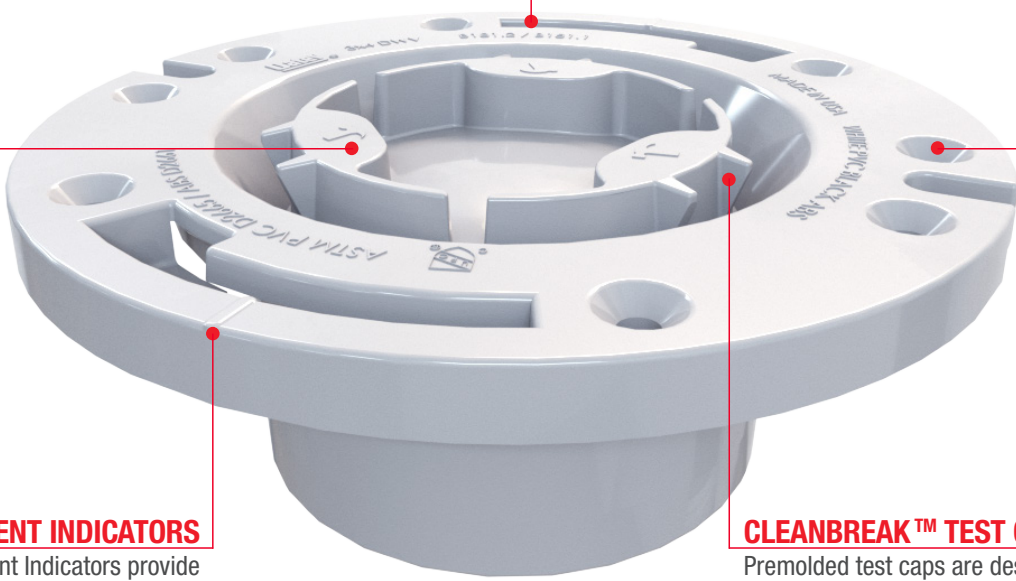

CLEANBREAK™ TEST CAP

Premolded test caps are designed to minimize the knockout from falling down the drain pipe.

Call your Oatey Sales Representative for more information.

Find us on