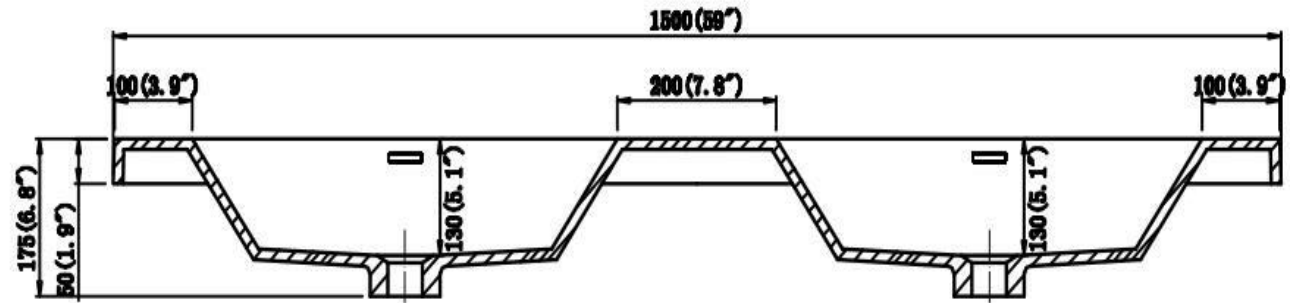

MOB 60" DOUBLE SINK WALL MOUNTED BATHROOM VANITY- SKU#MOB60D

Description:

- Marine Veneer Wood Construction Console (Water and Moisture Resistant)
- Integrated European Soft-Closing hardware
- Reinforced Acrylic Composite Sink with Rectangular Chrome Overflow
- Countertop Pre-drilled for a Single Hole Faucet

Vanity Base

WWW.MORENOBATH.COM

Dimensions	Width	Depth	Height
inches	58.50"	19.50"	20.50"

SECTION A-A

MOB60DSINK

SECTION A-A

Dimensions	Width	Depth	Height
inches	58.75"	19.75"	2.00"