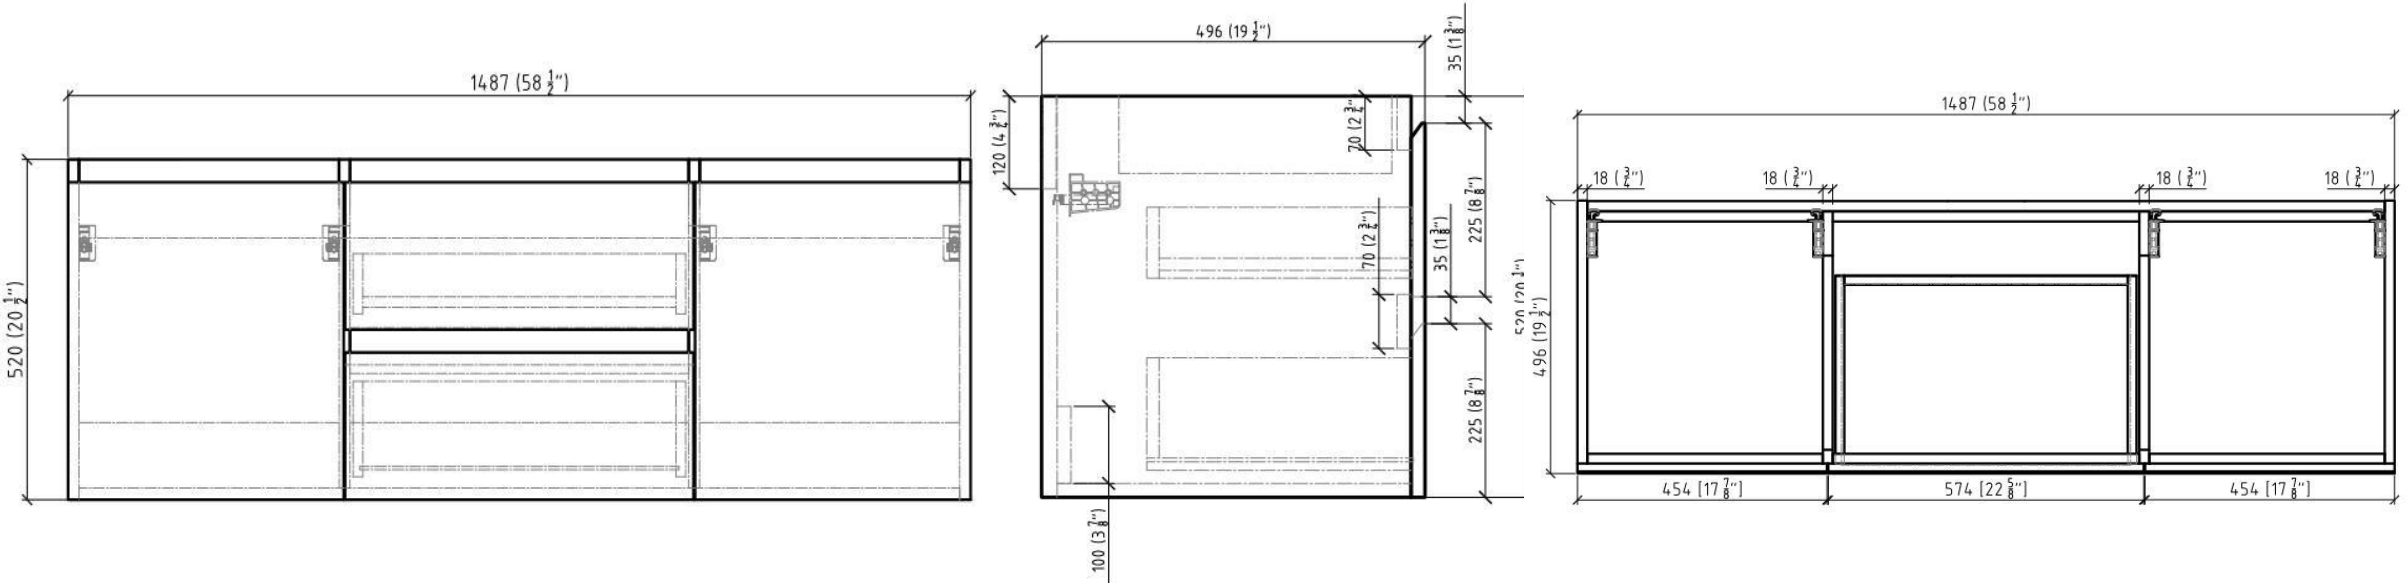

MOB 60" DOUBLE SINK WALL MOUNTED BATHROOM VANITY- SKU#MOB60D

Description:

- Marine Veneer Wood Construction Console (Water and Moisture Resistant)
- Integrated European Soft-Closing hardware
- Reinforced Acrylic Composite Sink with Rectangular Chrome Overflow
- Countertop Pre-drilled for a Single Hole Faucet

Vanity Base

WWW.MORENOBATH.COM

Dimensions	Width	Depth	Height
inches	58.50"	19.50"	20.50"

SECTION A-A

MOB60DSINK

SECTION A-A

Dimensions	Width	Depth	Height
inches	58.75"	19.75"	2.00"