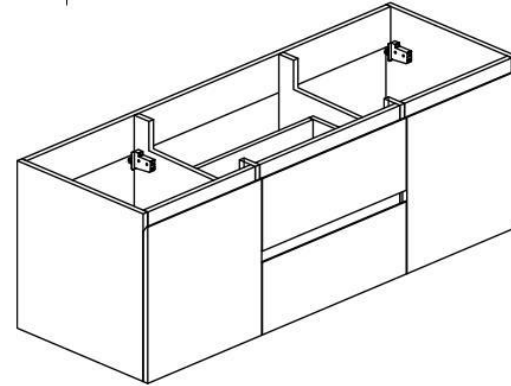

MOB 60" DOUBLE SINK WALL MOUNTED BATHROOM VANITY- SKU#MOB60D

Description:

- Marine Veneer Wood Construction Console (Water and Moisture Resistant)
- Integrated European Soft-Closing hardware
- Reinforced Acrylic Composite Sink with Rectangular Chrome Overflow
- Countertop Pre-drilled for a Single Hole Faucet

Vanity Base

WWW.MORENOBATH.COM

Dimensions	Width	Depth	Height
inches	58.50"	19.50"	20.50"

SECTION A-A

MOB60DSINK

SECTION A-A

Dimensions	Width	Depth	Height
inches	58.75"	19.75"	2.00"