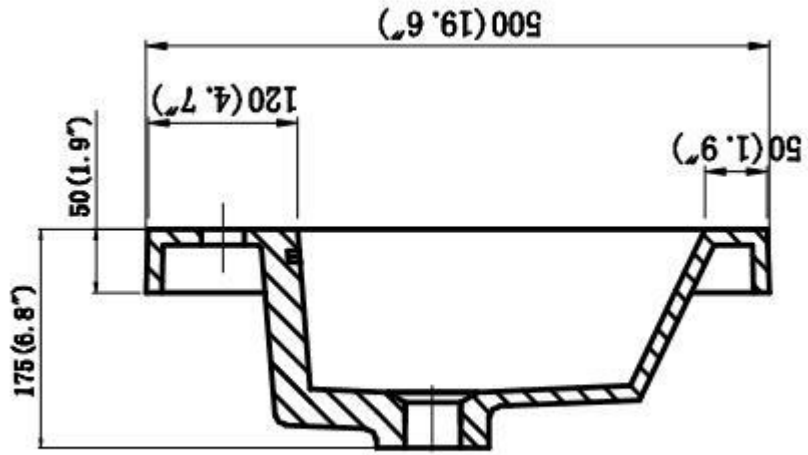

MOB 60" DOUBLE SINK WALL MOUNTED BATHROOM VANITY- SKU#MOB60D

Description:

- Marine Veneer Wood Construction Console (Water and Moisture Resistant)
- Integrated European Soft-Closing hardware
- Reinforced Acrylic Composite Sink with Rectangular Chrome Overflow
- Countertop Pre-drilled for a Single Hole Faucet

Vanity Base

WWW.MORENOBATH.COM

Dimensions	Width	Depth	Height
inches	58.50"	19.50"	20.50"

SECTION A-A

MOB60DSINK

SECTION A-A

Dimensions	Width	Depth	Height
inches	58.75"	19.75"	2.00"