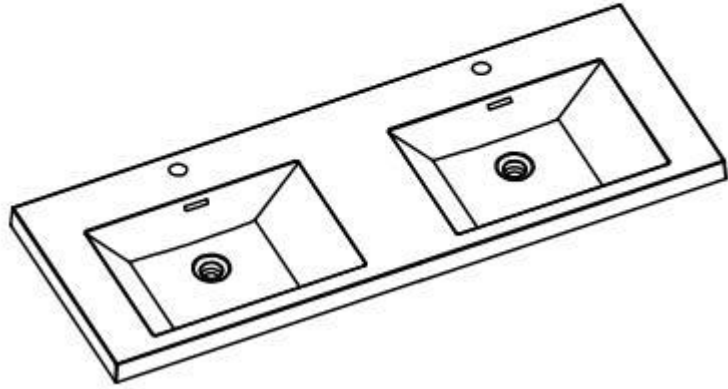

MOB 60" DOUBLE SINK WALL MOUNTED BATHROOM VANITY- SKU#MOB60D

Description:

- Marine Veneer Wood Construction Console (Water and Moisture Resistant)
- Integrated European Soft-Closing hardware
- Reinforced Acrylic Composite Sink with Rectangular Chrome Overflow
- Countertop Pre-drilled for a Single Hole Faucet

Vanity Base

WWW.MORENOBATH.COM

Dimensions	Width	Depth	Height
inches	58.50"	19.50"	20.50"

SECTION A-A

MOB60DSINK

SECTION A-A

Dimensions	Width	Depth	Height
inches	58.75"	19.75"	2.00"