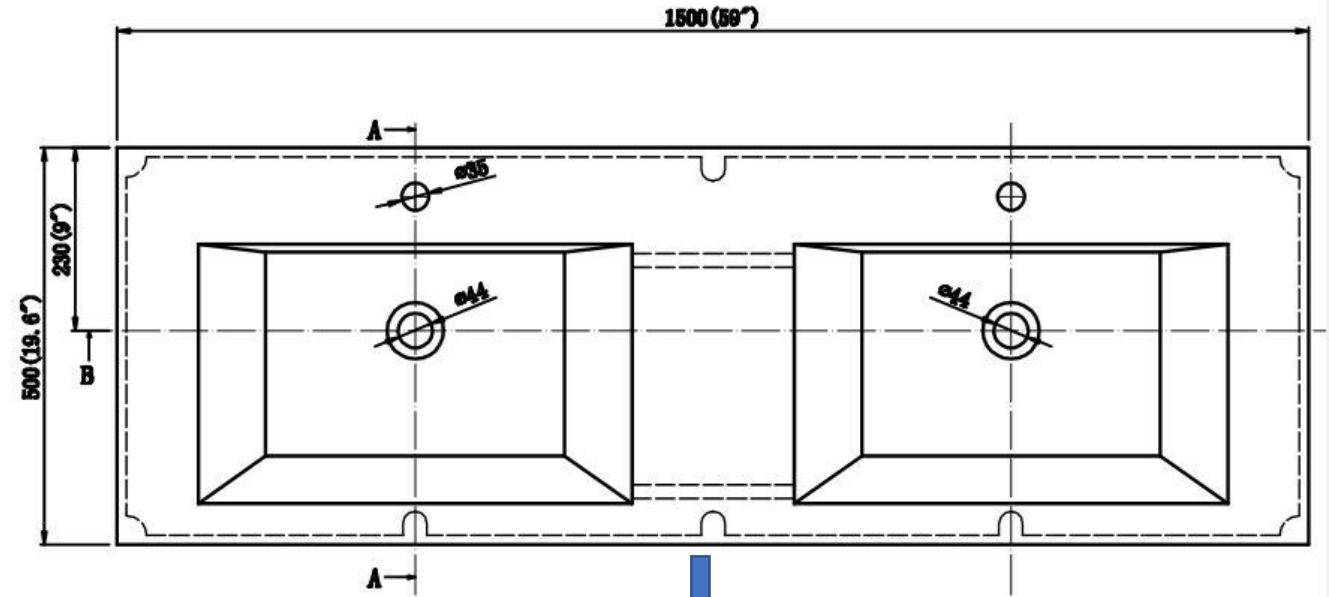

MOB 60" DOUBLE SINK WALL MOUNTED BATHROOM VANITY- SKU#MOB60D

Description:

- Marine Veneer Wood Construction Console (Water and Moisture Resistant)
- Integrated European Soft-Closing hardware
- Reinforced Acrylic Composite Sink with Rectangular Chrome Overflow
- Countertop Pre-drilled for a Single Hole Faucet

Vanity Base

WWW.MORENOBATH.COM

Dimensions	Width	Depth	Height
inches	58.50"	19.50"	20.50"

SECTION A-A

MOB60DSINK

SECTION A-A

Dimensions	Width	Depth	Height
inches	58.75"	19.75"	2.00"