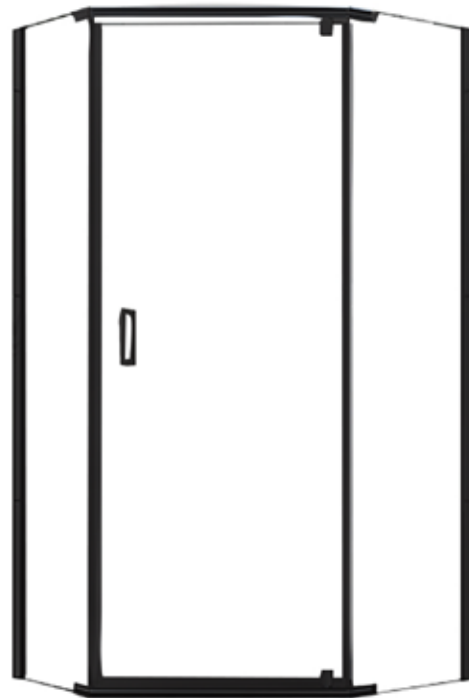

FRAMELESS NEO-ANGLE SHOWER DOOR

Model #: CVNA0574-CL-MB

FITS CENTERLINE 18-1/2" x 24" x 18-1/2" & 74"H

Clear Glass

Matte Black Finish

1/4" tempered safety glass

Aluminum frame

Stylish 8" back-to-back handle

Easy installation - no cutting necessary

Full length magnetic strike for ultimate water seal

Reversible left or right hand swing

Convenient 71-5/8" walk through height

Sizing to coordinate with most
38" Neo-Angle bases

H2OFF® Clean Glass Technology is applied
to the inside surface of the glass

Backed by a 10-Year Warranty