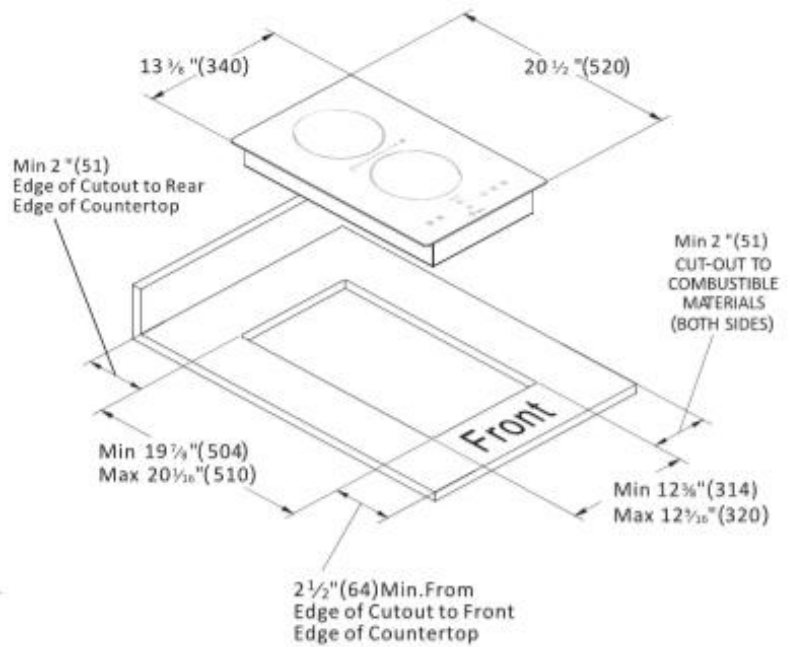

VIII. Installation Instructions:

Installation

MODEL EMPV-IDC12
120V 60Hz
1800W

MODEL EMPV-IDC12

Overall Width 13 3/8" (340)

Overall Depth 20 1/2" (520)

Overall Height 2 1/8" (55)

Minimum Height Clearance 5 3/16" (132)

Cut-Out Depth Min 19 3/8" (504) / Max 20 1/2" (510)

Cut-Out Width Min 12 3/8" (314) / Max 12 5/16" (320)