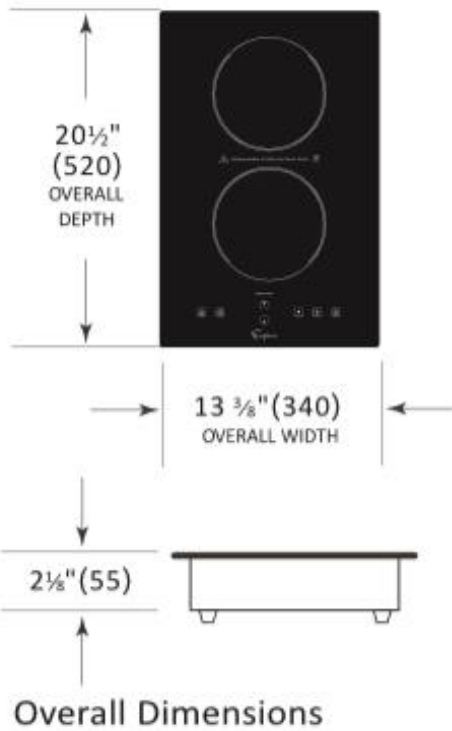

VIII. Installation Instructions:

Installation

MODEL EMPV-IDC12
120V 60Hz
1800W

MODEL EMPV-IDC12

Overall Width 13 3/8" (340)

Overall Depth 20 1/2" (520)

Overall Height 2 1/8" (55)

Minimum Height Clearance 5 3/16" (132)

Cut-Out Depth Min 19 3/8" (504) / Max 20 1/2" (510)

Cut-Out Width Min 12 3/8" (314) / Max 12 5/16" (320)