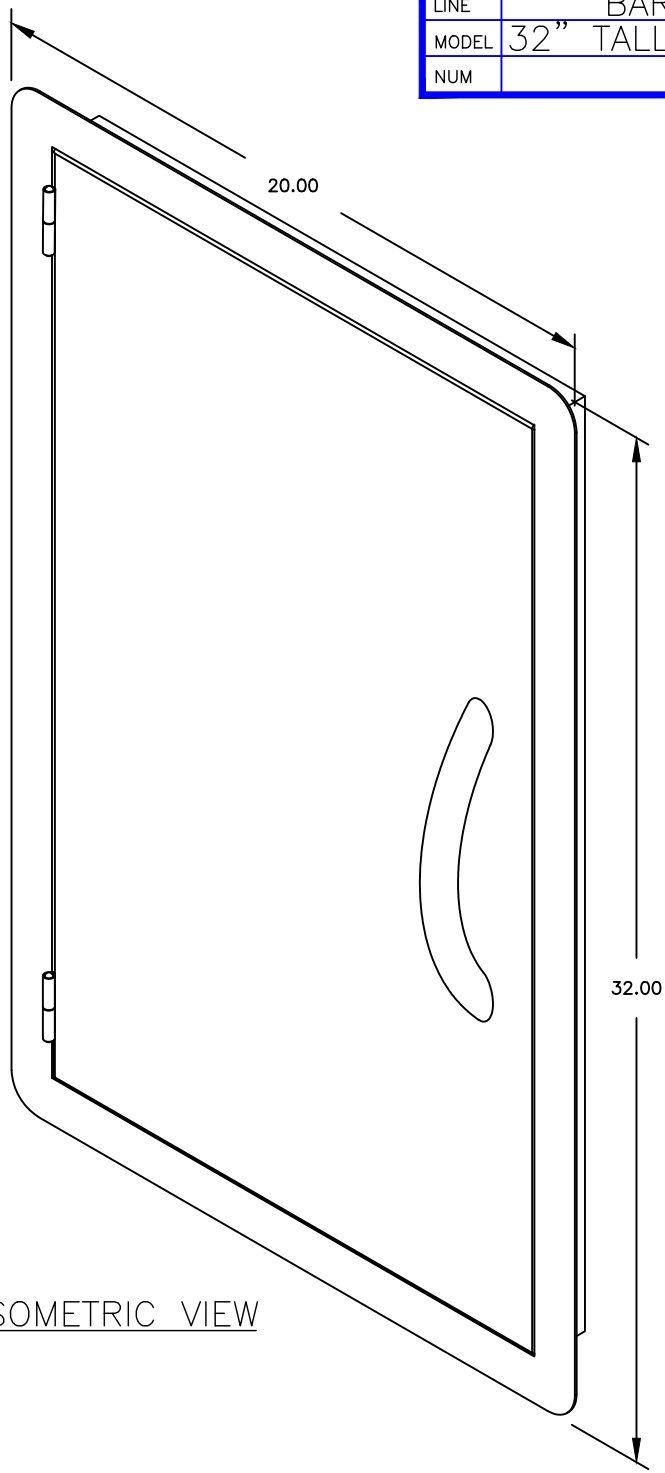

LINE	BARBECUE LINE
MODEL	32" TALL SINGLE DOOR
NUM	

ISOMETRIC VIEW

DOOR CUT OUT

SCALE:

TITLE
 2021 BARBECUE LINE
 BARBECUE HARDWARE
 32" TALL SINGLE DOOR

DWG NO.
 BBQ15832-32

DWG BY
 M ORTEGA

DATE
 12/9/2020