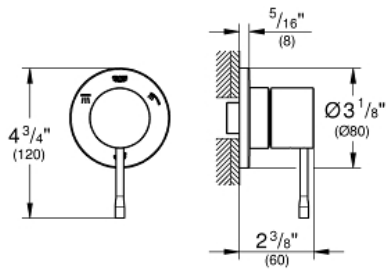

ESSENCE
3-Way Diverter
MODEL # 29203GN1

Pure Freude
an Wasser

GROHE

ADA

C

Product Description:
ESSENCE
3-Way Diverter

Standard Specification:

- GROHE StarLight finish
- Metal lever handle for 3 outlets: shower head/hand shower/tub spout
- For use with 3-way diverter rough-in valves (29 902) or (29 903)
- ADA Compliant

Applicable Codes & Standards:

- ASME A112.18.1/CSA B125.1
- ICC/ANSI A117.1
- MASS

Color:

□ 29203GN1