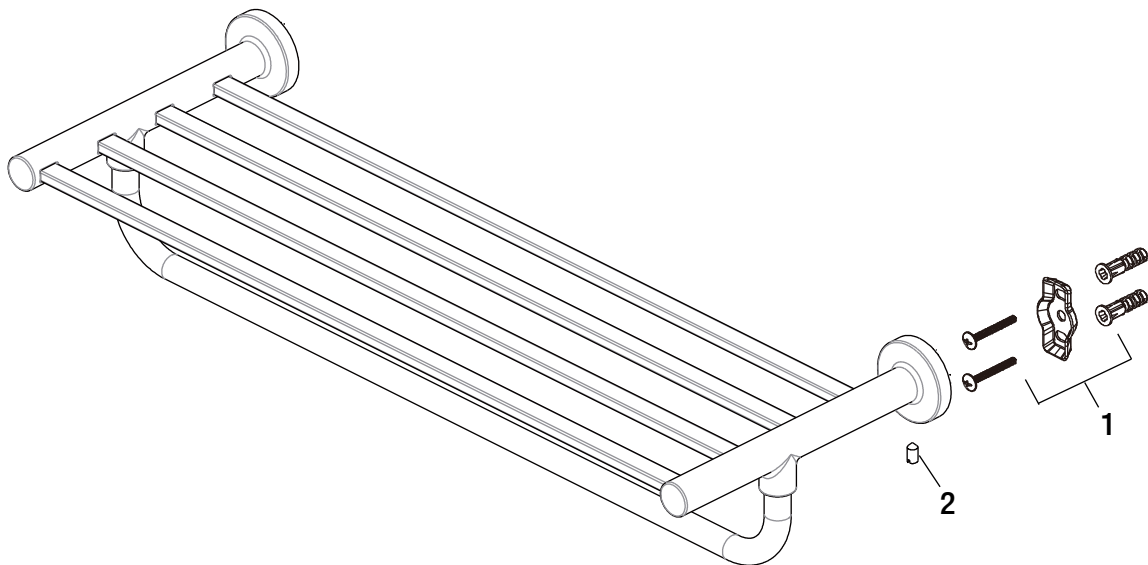

Replacement Parts List

Glacier Bay Modern Series 21 In. Wall Mount Towel Rack

MODEL	SKU #	FINISH
20154-0701	310391371	Chrome

Many replacement parts can be purchased online or at your local store. Please use the table below to identify the part SKU number needed, go to HOMEDEPOT.COM, and check for online and store availability. If you can't find the part you are looking for, please call 1-855-HD-GLACIER.

Part	Description	Part #	Internet SKU #	Store SKU #
1	Plastic Anchor	RP80061	207107132	
	Mounting Bracket			
	Wood Screw			
2	Set Screw	RP50078		