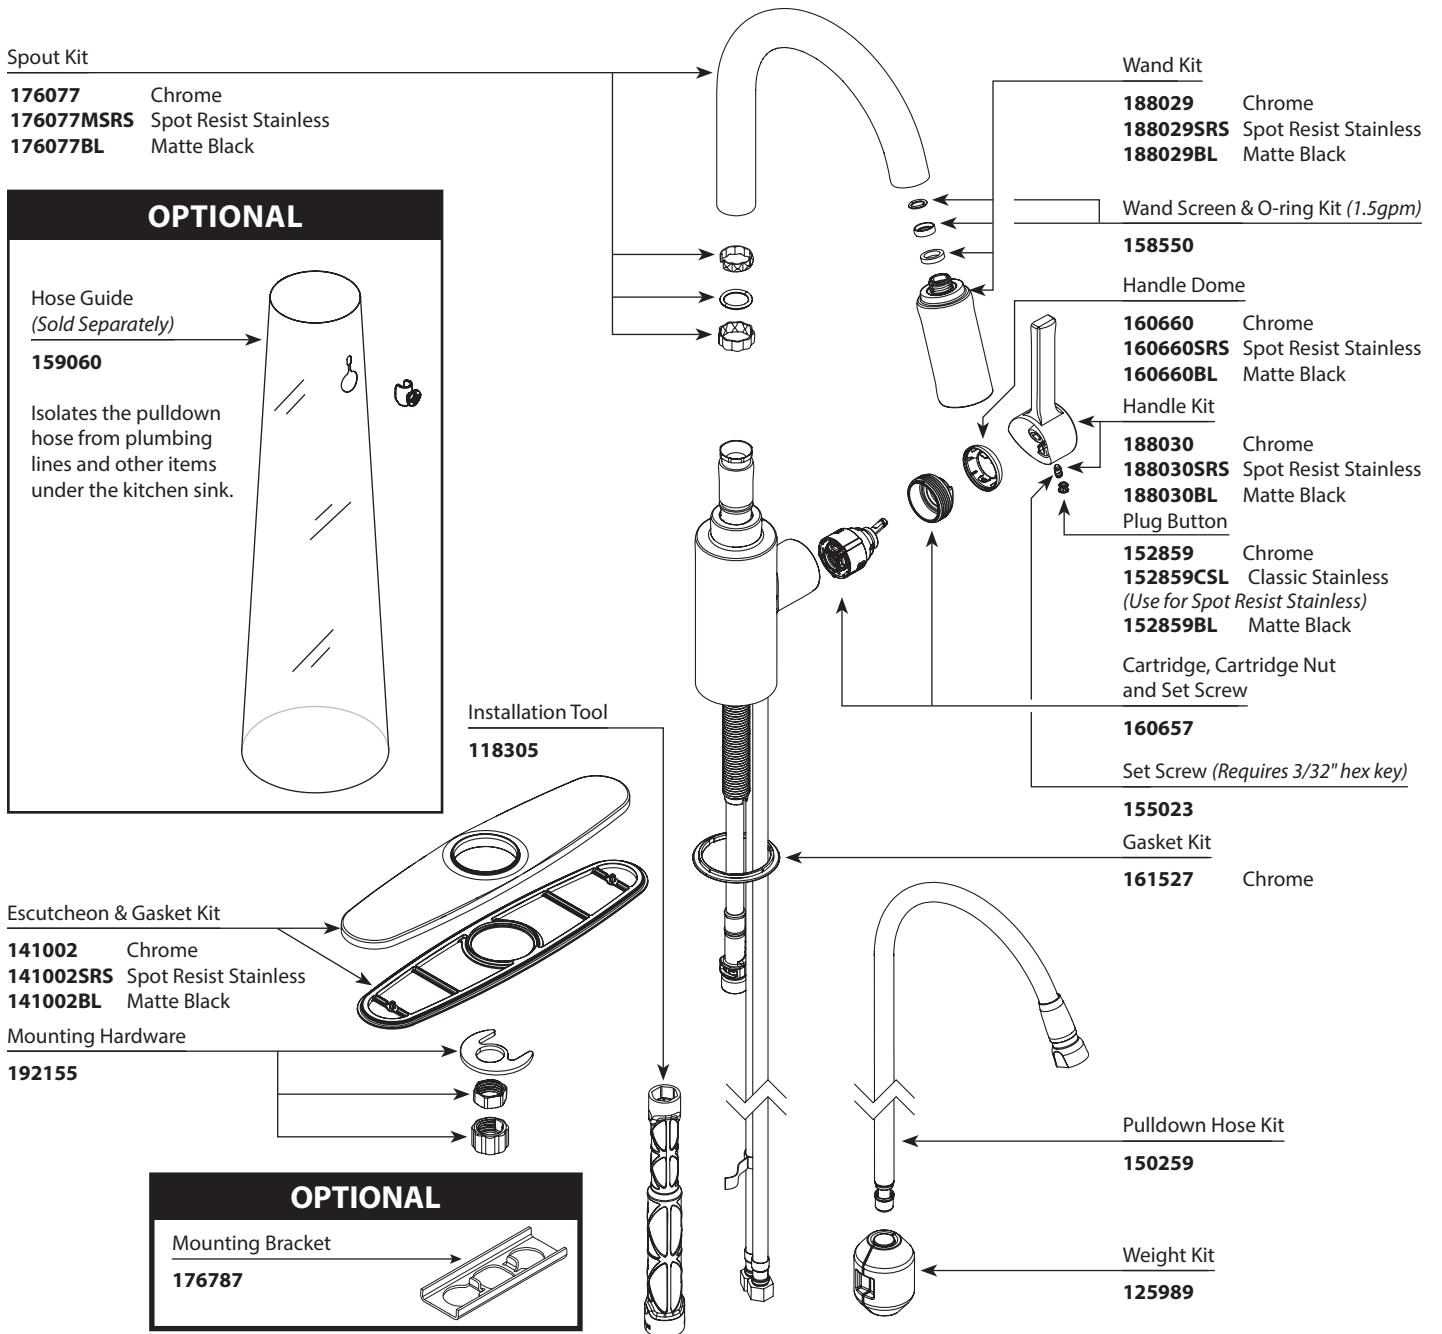

Handle Kit

- 188030** Chrome
- 188030SRS** Spot Resist Stainless
- 188030BL** Matte Black

Plug Button

- 152859** Chrome
- 152859CSL** Classic Stainless
(Use for Spot Resist Stainless)
- 152859BL** Matte Black

Cartridge, Cartridge Nut and Set Screw

- 160657**

Set Screw (Requires 3/32" hex key)

- 155023**

Gasket Kit

- 161527** Chrome

Pulldown Hose Kit

- 150259**

Weight Kit

- 125989**

Illustrated Parts

Genta™		
Single-Handle High Arc Pulldown Kitchen Faucet		
MODEL	HANDLE	FINISH
7882	Lever	Chrome
7882SRS	Lever	Spot Resist Stainless

Spout Kit

- 176077** Chrome
- 176077MSRS** Spot Resist Stainless

OPTIONAL

Hose Guide
(Sold Separately)

159060

Isolates the pulldown hose from plumbing lines and other items under the kitchen sink.

Escutcheon & Gasket Kit

- 141002** Chrome
- 141002SRS** Spot Resist Stainless