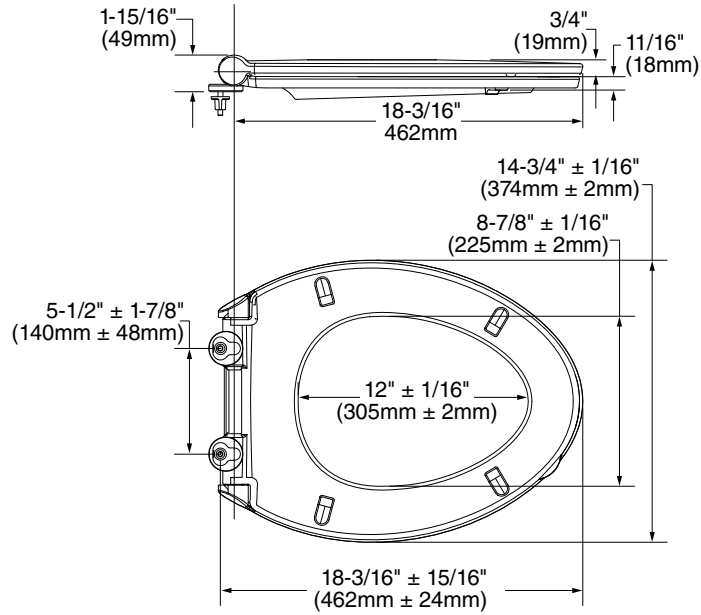

Fluent® Slow Close Seat with Easy Lift-Off Hinges

- 5055A.60CH** Elongated toilet seat with lift off hinges and Slow Close
- 5055B.60CH** Round front toilet seat with lift off hinges and Slow Close

- **Slow-close** hinge for user convenience
- Seat can be removed from bowl with the push of a button allowing for easy removal and reattachment of seat without tools for quick and easy cleaning
- Seat includes both top and bottom mounting hardware
- **Sanitary lift tab** allows the user to raise the seat without touching the bowl

SHOWN: CONVENIENT SLOW-CLOSE FEATURE

SHOWN: TWO PUSH BUTTON LIFT OFF FEATURE

AVAILABLE REPLACEMENT PARTS

- **760218-101.XXX0A** Seat Mounting Kit includes bottom mounting hinge pins and color matched caps.

To Be Specified

- Color: White

SEE REVERSE FOR ROUGHING-IN DIMENSIONS AND PRODUCT SPECIFICATIONS

5055A.60CH Elongated Toilet Seat

5055B.60CH Round Front Toilet Seat