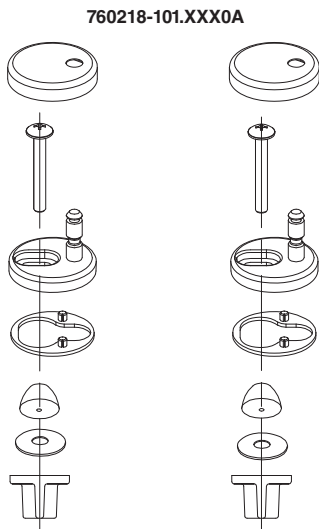

Fluent® Slow Close Seat with Easy Lift-Off Hinges

- 5055A.60CH** Elongated toilet seat with lift off hinges and Slow Close
- 5055B.60CH** Round front toilet seat with lift off hinges and Slow Close

- **Slow-close** hinge for user convenience
- Seat can be removed from bowl with the push of a button allowing for easy removal and reattachment of seat without tools for quick and easy cleaning
- Seat includes both top and bottom mounting hardware
- **Sanitary lift tab** allows the user to raise the seat without touching the bowl

SHOWN: CONVENIENT SLOW-CLOSE FEATURE

SHOWN: TWO PUSH BUTTON LIFT OFF FEATURE

AVAILABLE REPLACEMENT PARTS

- **760218-101.XXX0A** Seat Mounting Kit includes bottom mounting hinge pins and color matched caps.

To Be Specified

- Color: White

SEE REVERSE FOR ROUGHING-IN DIMENSIONS AND PRODUCT SPECIFICATIONS

5055A.60CH Elongated Toilet Seat

5055B.60CH Round Front Toilet Seat