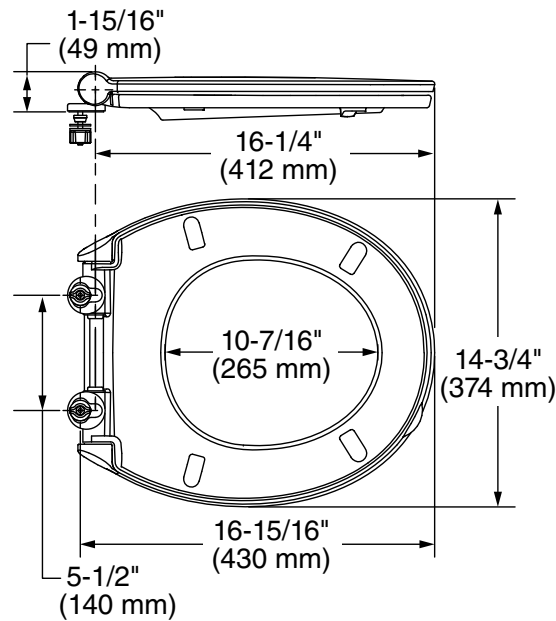

SHOWN: CONVENIENT SLOW-CLOSE FEATURE

SHOWN: TWO PUSH BUTTON LIFT OFF FEATURE

AVAILABLE REPLACEMENT PARTS

- **760218-101.XXX0A** Seat Mounting Kit includes bottom mounting hinge pins and color matched caps.

To Be Specified

- Color: White

SEE REVERSE FOR ROUGHING-IN DIMENSIONS AND PRODUCT SPECIFICATIONS

5055A.60CH Elongated Toilet Seat

5055B.60CH Round Front Toilet Seat