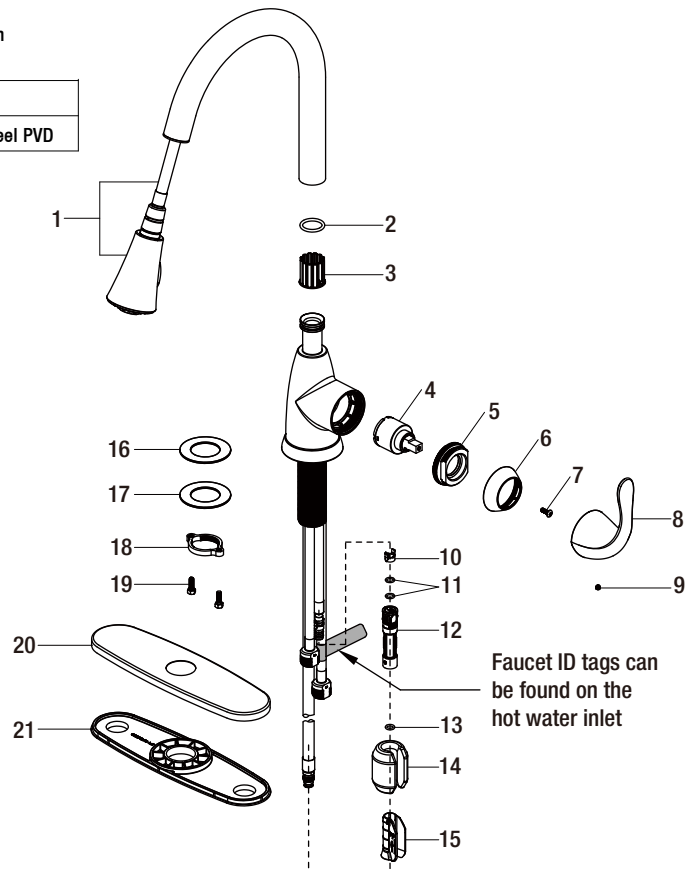

## Replacement Parts List

Market Single-Handle Pull-Down Sprayer Kitchen  
Faucet in Stainless Steel

MODEL	STORE SKU #	FINISH
67551-0008D2	883432	Stainless Steel PVD

Many replacement parts can be purchased online or at your local store. Please use the table below to identify the part SKU number needed, go to [HOMEDEPOT.COM](http://HOMEDEPOT.COM), and check for online and store availability. If you can't find the part you are looking for, please call 1-855-HD-GLACIER.

Part	Description	Part #	Internet SKU #	Store SKU #
1	Spray head	RP3827704	301158234	
2	O-ring	RP60006		
3	Wearable ring	RP70541		
4	Cartridge	RP20044	301158214	
5	Bonnet nut	RP70528		
6	Cap	RP8050304		
7	Screw	RP50015		
8	Handle	RP1343304		
9	Set screw	RP50002		
14	Weight	RP70441	207093823	
15	Weight clip	RP64204		

Part	Description	Part #	Internet SKU #	Store SKU #
13	O-ring	RP60089		
10	Block	RP70421	206116636	
11	O-ring	RP60002		
12	Quick connect assembly	RP70429		
16	Washer	RP64131	301158339	
17	Washer	RP64146		
18	Nut	RP56077		
19	Screw	RP50004		
20	Escutcheon	RP8050404		
21	Gasket	RP80505		