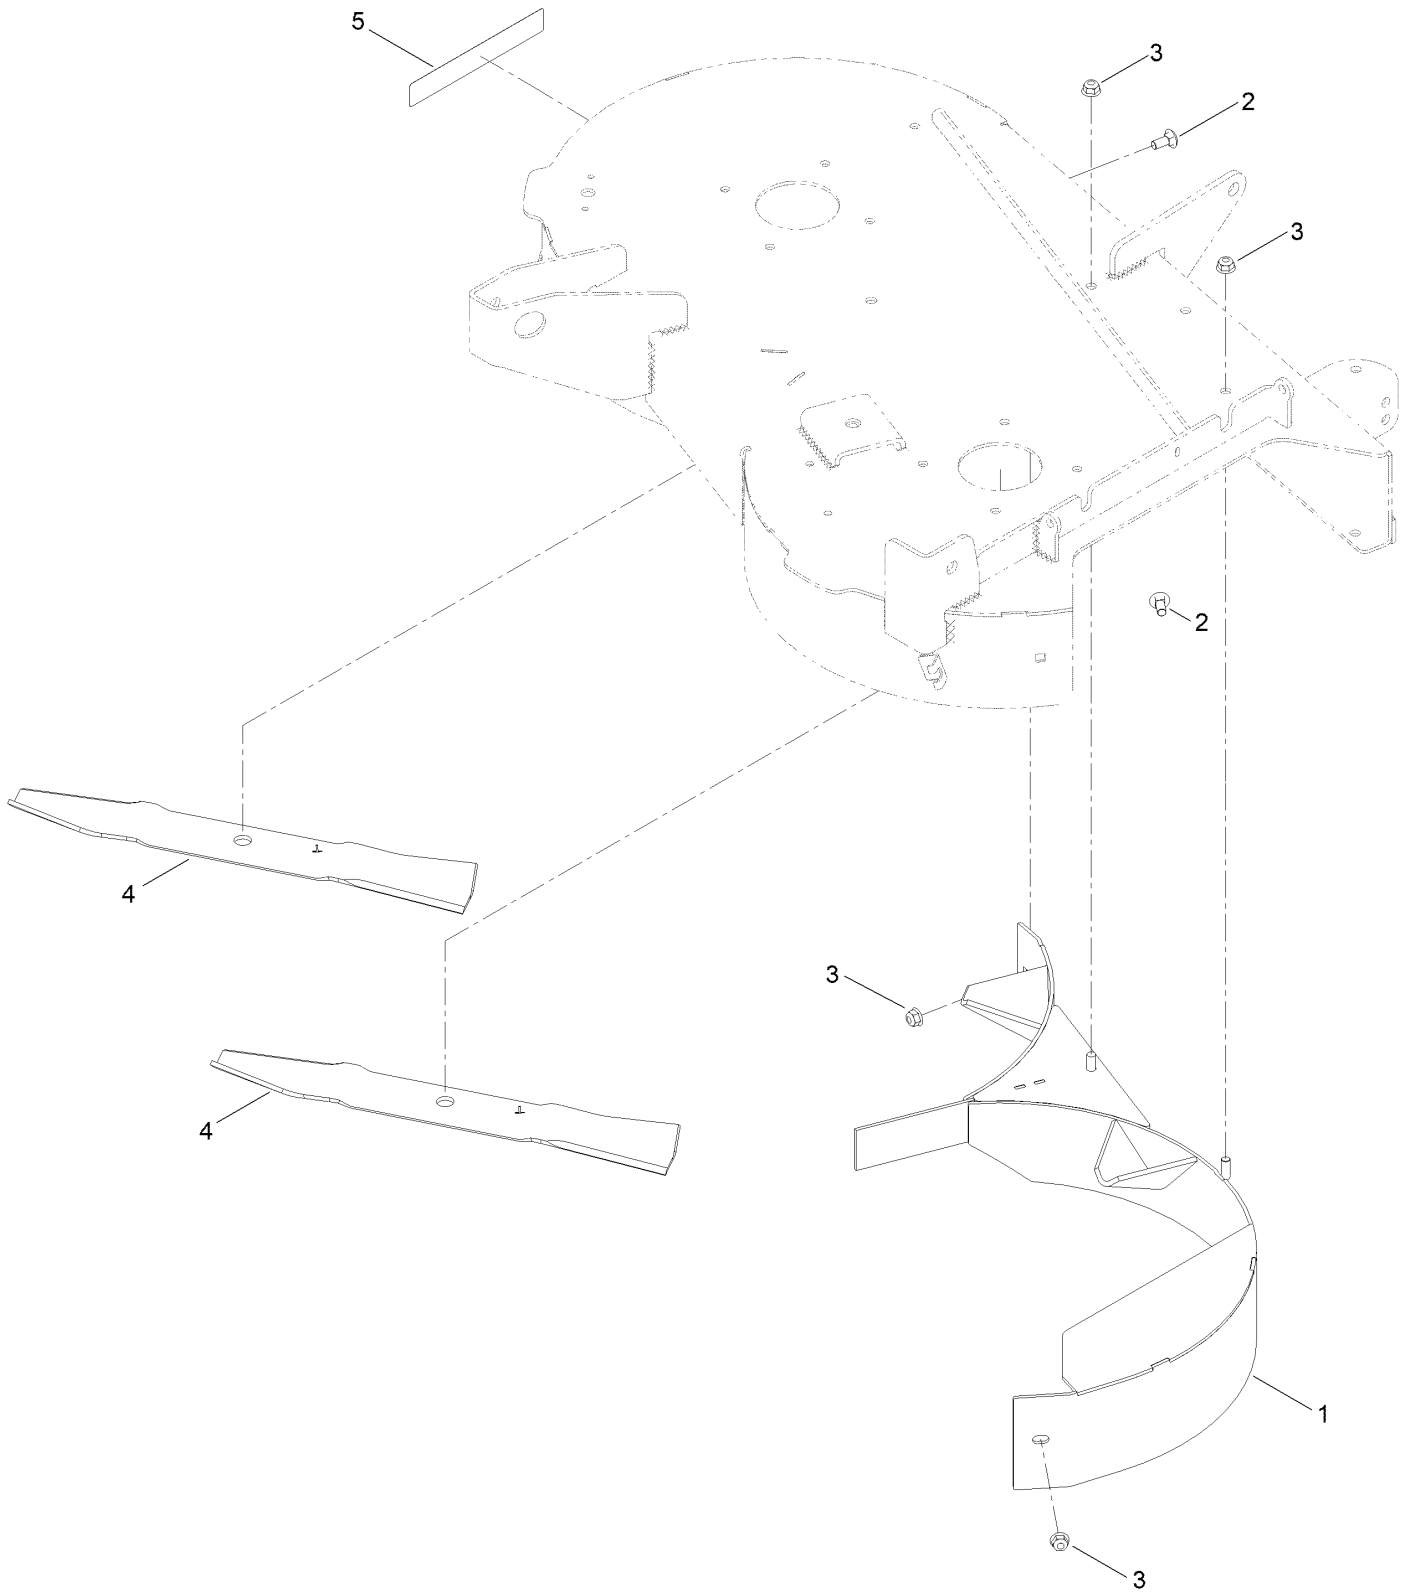

Count on it.

Parts Catalog

**Recycling Kit
TimeCutter® 34in Riding Mower**

Model No. 140-3536

34in Recycling Kit Assembly No. 140-3536

34in Recycling Kit Assembly No. 140-3536 (continued)

<i>Ref.</i>	<i>Part Number</i>	<i>Qty.</i>	<i>Description</i>
1	140-3537-01	1	Baffle-Recycling, 34 Fab
2	3230-1	2	Bolt-CARR
3	104-8300	4	Nut-HF, NI

<i>Ref.</i>	<i>Part Number</i>	<i>Qty.</i>	<i>Description</i>
4	115-5062-03	2	Blade-Mulch, 17.50 Inch
5	119-2368	1	Decal-Recycler

Count on it.