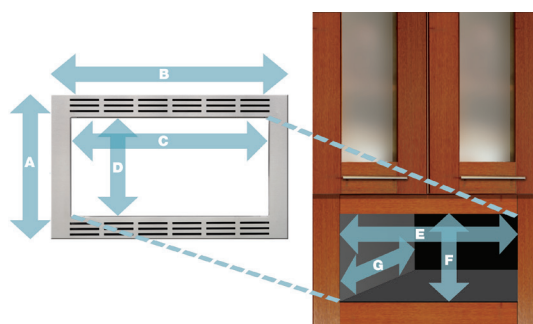

### NN-SN966SR

HOME

<b>CAPACITY (cu. ft)</b>	2.2
<b>POWER</b>	
Power Supply	Inverter
Cooking Power	1250W
Power Consumption	1460W
<b>COLOR (MATERIAL)</b>	
Face of Door/Base	Stainless Steel (Normal)
Cabinet Body	Silver
Dial / Button	N/A
<b>OVEN INTERIOR</b>	
Color (Material)	Paint White
Oven Lamp	LED Light
<b>DOOR</b>	
Door Design	Regular Curved / Side Open
Door Open	Push Open
Screen	Black
<b>CONTROL PANEL</b>	
Panel Design	Full-Tactile Membrane
Number Key	0-9 Key
Language	English
<b>DISPLAY</b>	
Type	New 4 Digit
Color	Green
Back Light	Yes
<b>POWER LEVEL</b>	
Power Levels	10 (P1-P10)
Cooking Time	99min 99sec
Kitchen Timer	Yes (99min 99sec)
Standing Time	Yes (99min 99sec)
Delay Start	Yes (99min 99sec)
Clock	12H
Child Lock	Yes
Stage Cooking	3 stage
<b>MENU</b>	
Sensor	Yes
Turbo Defrost	Yes (0.1-3.0kg)
Popcorn	Yes (3.5/3.0/1.75oz)
Keep Warm	Yes (up to 30 min)
Quick 30 Sec.	Yes (up to 5 min)
More/Less	Yes
Auto Reheat	Yes (in Sensor Mode)

<b>MENU</b>	
Number of Auto Cook Items	14
Sensor Cook or Auto Cook	1. Oatmeal
	2. Breakfast Sausage
	3. Omelet
	4. Quinoa
	5. Soup
	6. Frozen Entrees
	7. Frozen Pizza (single)
	8. Potatoes
	9. Fresh Vegetables
	10. Frozen Vegetables
	11. Rice
	12. Frozen Dinners
	13. Pasta
	14. Fish Fillets
<b>OTHER</b>	
Turntable Size (In)	16.5
Operating Instructions	English / Spanish
Accessory	Glass Tray
Trim Kit	Yes
Power Source	120V / 60HZ
<b>DIMENSIONS</b>	
Outside H x W x D (in)	14 x 23 7/8 x 19 7/16
Oven H x W x D (in)	10 15/16 x 18 7/16 x 18 1/2
Weight (lb)	37
Safety Standard	UL
UPC Code	885170283022

## BUILT-IN INSTALLATION TRIM KITS

Achieve a built-in look with Panasonic's optional trim kits.

Microwave Oven	2.2 Cu. Ft. NN-SN966SR	
Trim Kit	27" NN-TK922SS	30" NN-TK932SS
Trim Kit Outer Size	A 18-9/16"	B 27" 30"
Trim Kit Inner Size	C 24-5/8"	D 13-7/16" 13-11/16"
Cabinet Opening	E 25-1/2" 28-1/2"	F 17-3/8"
	G 21" minimum	