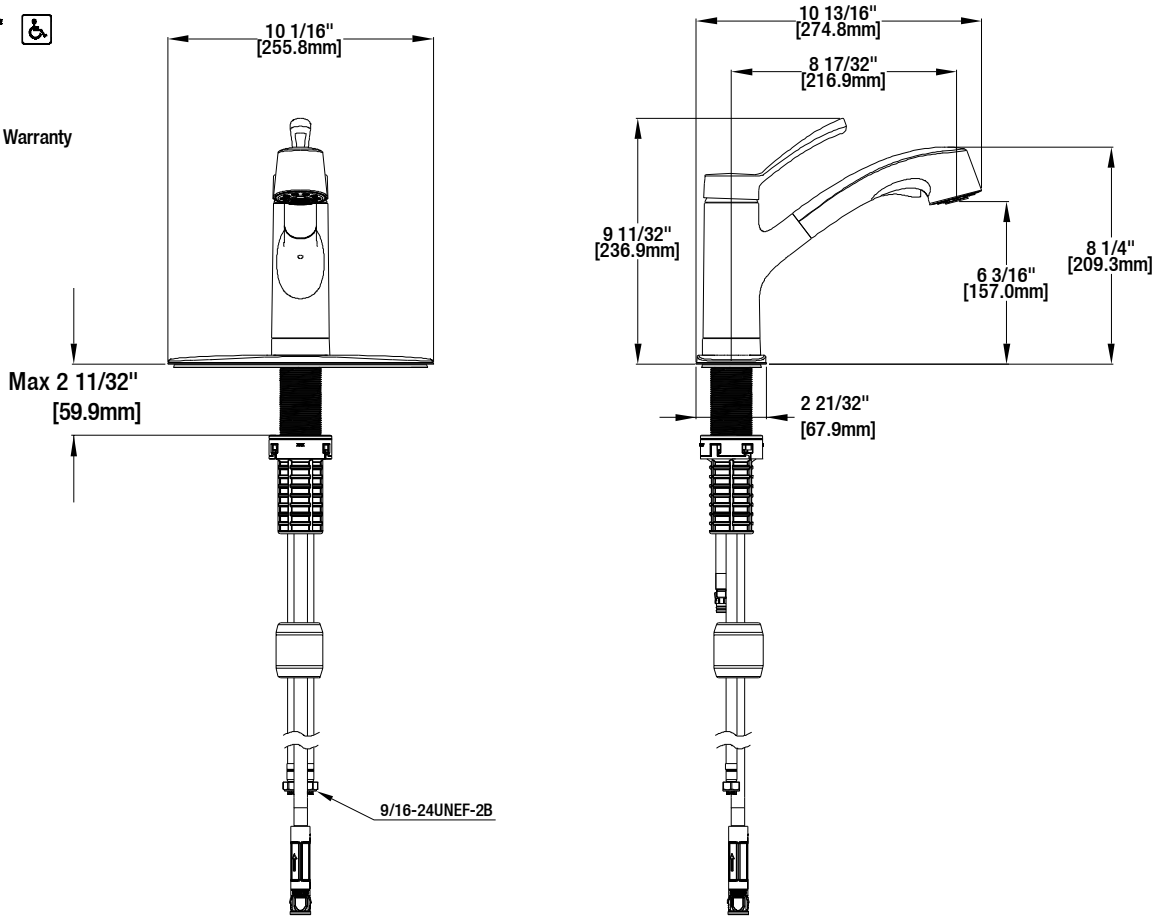

McKenna Single-Handle Pull-Out Sprayer Kitchen Faucet

MODEL	SKU #	FINISH
HD67737-3001	1005657446	Chrome
HD67737-3008D2	1005657524	Stainless Steel

FEATURES

- Requires 1- or 3-Hole Sink with 8" On-Center
- Flexible Supply Lines with 3/8" Compression Fittings
- Max Flow Rate: 1.8 gpm (6.8 L/min) at 60 psi
- Spout Reach: 8 17/32"
- Spout Height: 6 3/16"
- Ceramic Valve for Lifetime Drip-Free Operation
- With Zinc Lever Handle
- With TurboSpray
- FastMount Installation

CODE COMPLIANCE

- IAPMO Certified: ASME A112.18.1/CSA B125.1
- NSF 61 Section 9
- NSF 372
- Calgreen Certified
- Meets AB 1953 Lead Standard
- ADA Compliant

WARRANTY

- Limited Lifetime Warranty

INSTALLATION DIMENSIONS