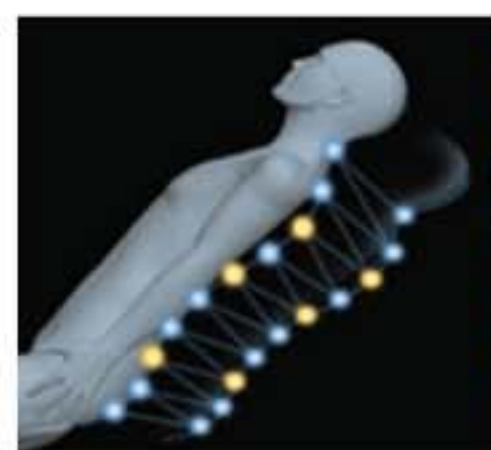

**L-Track Technology**

The Apex Aurora is designed with all the latest features including the "L" Track massage. This feature has been engineered so that the back-massager rolls past the hips to the hamstrings. Rollers in this track start at the neck and follows the full extension through the buttocks.

**Zero Gravity**

Inspired by NASA technology, the Zero Gravity position is the perfect position for ultimate relaxation. When placed in the Zero Gravity position, the complete weight of your back is virtually supported by the backrest. This helps with maximizing the intensity of the massage. The first stage of Zero Gravity puts the body in the ultimate relaxation position. Whereas the 2nd stage reclines further to place your legs above the heart for optimal circulation.

**Advanced Air Massage Technology**

The Apex-Aurora has been engineered with the latest air massage technology. Through innovative engineering, we have reduced the total number of air bags while increasing the volume and surface area of the massage. By doing so, the total number of working valves has drastically decreased from prior models, which ultimately puts less stress on the chair and making it one of the most mechanically sound massage chairs in the market.

**Computer Body Scan**

The newly designed Apex Aurora is built on an S-track rolling technology so that the roller heads can provide a more consistent pressurized massage throughout the back. Traditionally massage chairs have been designed to move in a linear motion. The curving track system allows the rollers to focus on the neck, shoulder and lumbar areas with greater consistency. The computer body scan will run a 15 second analysis prior to starting your massage. The chair will figure out where your shoulders start and then begin its customized massage.