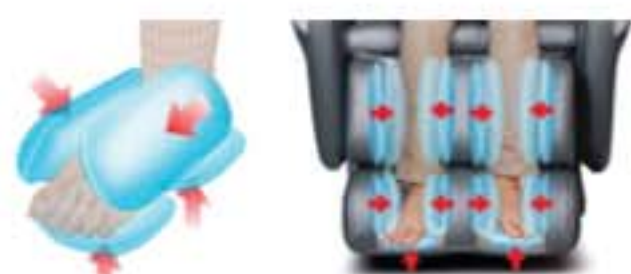

Product Specification

Product Name	Apex AP - Aurora
Model No.	AP- Aurora
Rated Voltage	110-120V
Rated Frequency	50/60 Hz
Main Body Dimension	49L x 29.5W x 32H(inch)
Armrest	40L x 16.5W x 30H(inch)
Gross Weight	270 lbs
Auto Timer	10-20 minutes