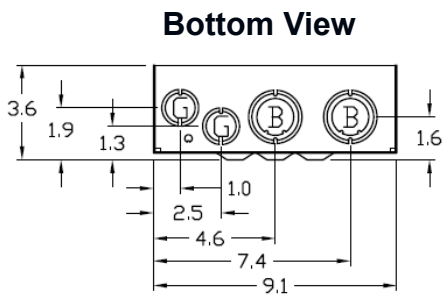

NOTES:
LUG TYPE IS LOOP FEED

Knockouts

H= 9/32" KO
G= 1/2", 3/4", 1" KO
B= 1", 1-1/4", 1-1/2" KO
D= 3/4", 1", 1-1/4" KO

Wire Range Size

CONNECTOR	COPPER		ALUMINUM		
	SOLID	STRAND	SOLID	STRAND	
LINE	14-8	14-1/0	12-8	12-1/0	
LOAD	14-10	14-10	---	---	
NEUTRAL	LARGE HOLE	12-8	12-1/0	10-8	10-1/0
NEUTRAL	SMALL HOLE	14-8	14-4	12-8	12-4
EQUIP. GRND.	12-8	12-2	12-8	12-2	

 **imagination at work**

GE RV EQUIP-100A-MLO-UNMETERED-50A,30A&20A
RECEPT-SURFACE-UNLIGHTED-SINGLE SIDED-G90-N3R

CAT NO	DWG DATE	REV #
GE1LU532SS	05/13/2016	01