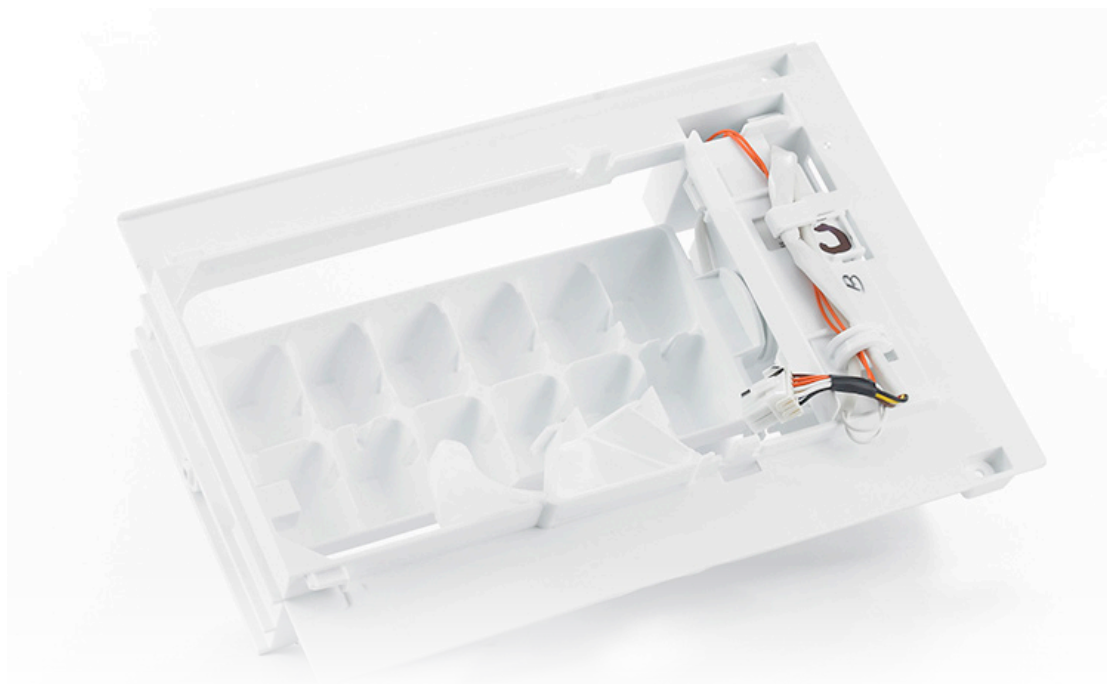

## LK65C

Automatic Ice Maker Kit

## CAPACITY

Ice Production per day:	2.2 lbs
Ice Storage Capacity	6.6 lbs

## ICE MAKER

Height	4.9"
Width	4.7"
Depth	11.6"
Weight	6.6 lbs.
Carton Dimensions (WxHxD)	9.06" x 10.63" x 16.54"

## ICE BUCKET

Height	Front: 5.0" Back: 8.2"
Width	8.4"
Depth	13.1"