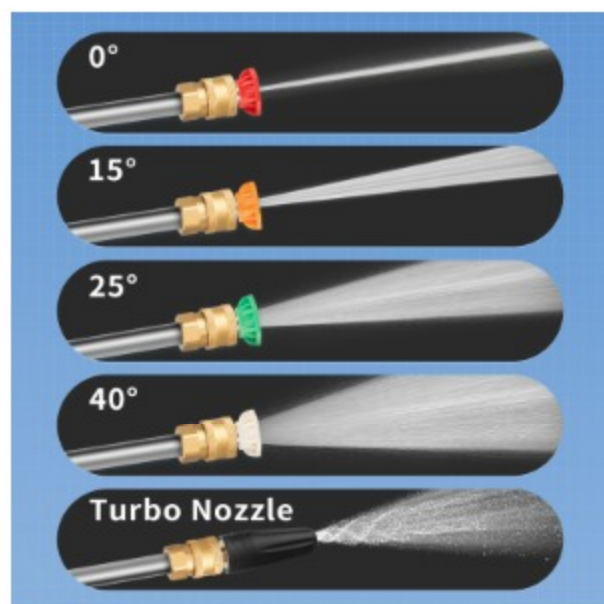

5 Nozzles for Use

Multiple spraying nozzles are provided for you to finish different cleaning jobs around your house, saving your extra expenses.