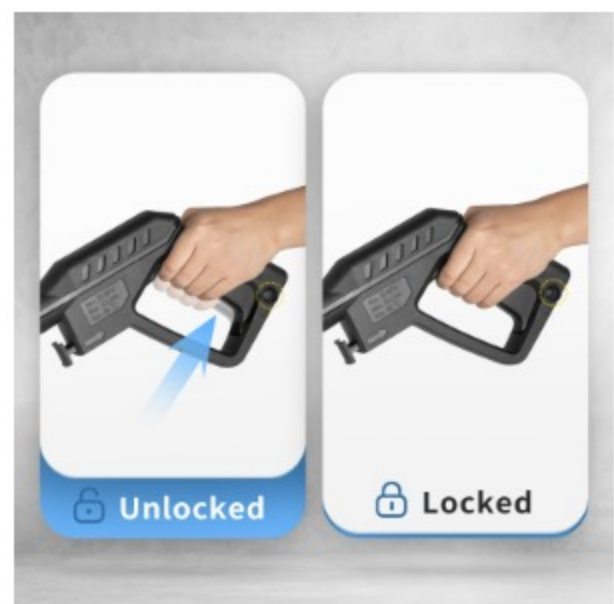

SMOOTH SPRAYING WITHOUT IMPURITIES

Reliable Water Inlet Filter

With the filter, our electric power washer efficiently purifies the water, maintaining a continuous and powerful spray.

EXTRA LONG 35 FT

Power Cable
GFCI

GFCI Protection

An extended power cord allows more reach for large areas without walking. Meanwhile, the GFCI is against to electric shock.

5 Nozzles for Use

Multiple spraying nozzles are provided for you to finish different cleaning jobs around your house, saving your extra expenses.

Dense Foam

Convenient Foam Cannon

A 500ml detergent bottle is specially designed for self-spraying. With its help, you can get a deep clean for all surfaces.

Security Lock on Trigger

Just pressing the switch on the spray gun enables the gun to be safely locked, preventing any accidental and unintentional discharge of water.