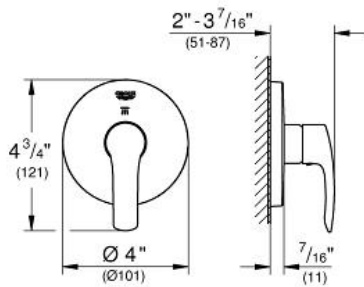

EUROSMART
2-Way Diverter Trim
MODEL # 19970002

Pure Freude
an Wasser

GROHE

ADA

Product Description:
EUROSMART
2-Way Diverter Trim

Standard Specification:

- For use with Diverter Rough-In Valve (29 712 000)
- GROHE StarLight chrome finish