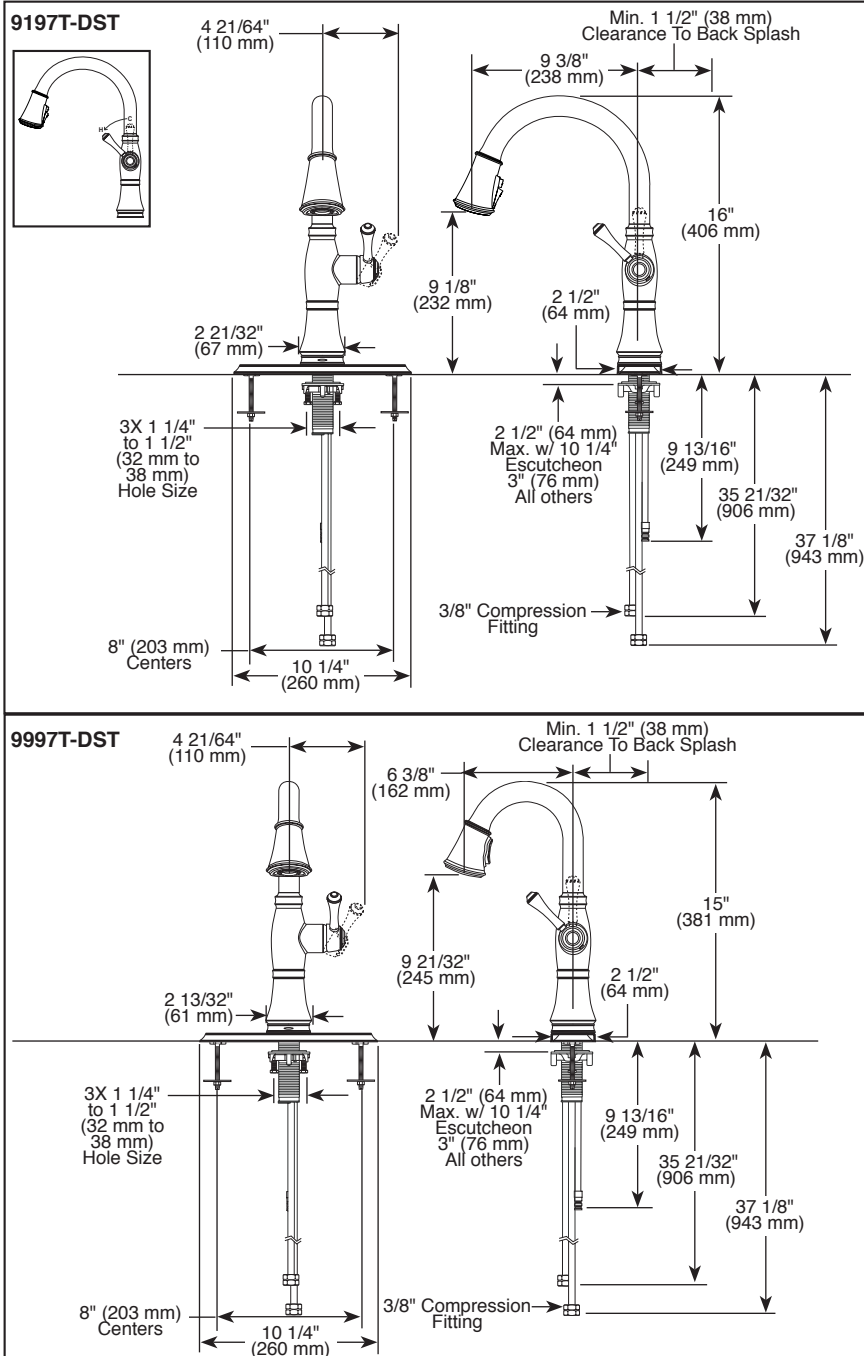

▲ Designate proper finish suffix

Delta reserves the right (1) to make changes in specifications and materials, and (2) to change or discontinue models, both without notice or obligation. Dimensions are for reference only. See current full-line price book or www.deltafaucet.com for finish options and product availability.

DSP-K-9197T-DST Rev. E

Delta Faucet Company

55 E 111th Street, Indianapolis, Indiana 46280
350 South Edgeware Road, St. Thomas, ON N5P 4L1
© 2017 Delta Faucet Company