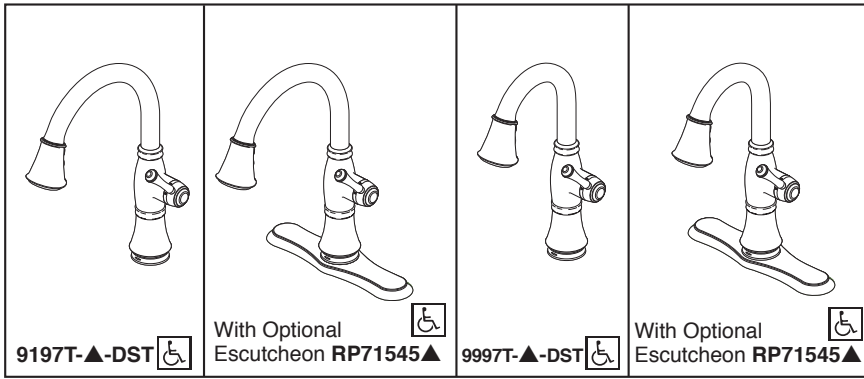

STANDARD SPECIFICATIONS:

- Maximum 1.8 gpm @ 60 psi, 6.80 L/Min @ 414 kPa
- One or three hole mount (escutcheon optional, included)
- Diamond coated ceramic cartridge
- 3/8" O.D. straight, staggered PEX supply lines
- Spout rotates 360°
- Red/Blue indicator markings
- Three-function wand; Aerated stream, spray or ShieldSpray™ (Kitchen models only)
- Two-function wand; Aerated stream or spray (Bar/Prep models only)
- Dual integral check valves in sprayer
- LED indicator light signals on-off, water temperature and when batteries run low
- Uses 6 AA (included) or 6 C (optional) batteries
- Optional (EP73954) 120V AC adapter available (3 prong grounded outlet required)
- Quick Snap® connect hoses
- Free-Moving hose weight provides maximum reach
- Order RP61607 for 1.5 gpm hose adapter

WARRANTY

- Lifetime limited warranty on parts (other than electronic parts and batteries) and finishes: or, for commercial users, for 5 years from date of purchase.
- 5 year limited warranty on electronic parts (other than batteries); or, for commercial users, for 1 year from the date of purchase. No warranty is provided on batteries.

COMPLIES WITH:

- ASME A112.18.1 / CSA B125.1
- ASME A112.18.6
- Indicates compliance to ICC/ANSI A117.1
- Verified compliant with .25% weighted average Pb content regulations.

Submitted Model No.: _____

Specific Features: _____