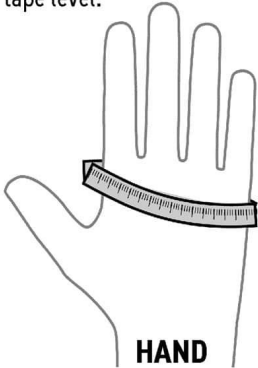

5 VOLT & 7 VOLT GLOVE SIZE CHART

HOW TO MEASURE-

KNUCKLE CIRCUMFERENCE:

Measure around the fullest part of the knuckle area, keeping the measuring tape level.

MEN'S HAND MEASUREMENTS					
SIZE	S	M	L	XL	2X
	<i>inch</i>	<i>inch</i>	<i>inch</i>	<i>inch</i>	<i>inch</i>
KNUCKLE CIRCUMFERENCE	6.5 - 7.0	7.5 - 8.0	8.5 - 9.0	9.5 - 10.0	10.5 - 11.0

WOMEN'S HAND MEASUREMENTS					
SIZE	XS	S	M	L	XL
	<i>inch</i>	<i>inch</i>	<i>inch</i>	<i>inch</i>	<i>inch</i>
KNUCKLE CIRCUMFERENCE	4.5 - 5.0	5.5 - 6.0	6.5 - 7.0	7.5 - 8.0	8.5 - 9.0