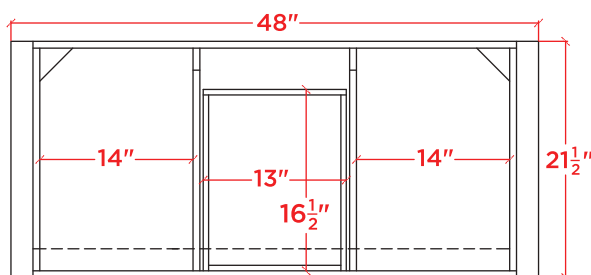

BAYHILL 48" CENTER SINK CABINET

ARIEL

R048S

BASE CABINET DIMENSIONS

48" W x 21.5" D x 34.5" H

FEATURES

- Solid wood frame & playwood panels
- Dovetail drawers joints
- Soft closing doors & drawers

HARDWARE FINISHES

PLAN VIEW

49" RECTANGLE SINK COUNTERTOP

OVERALL DIMENSIONS

49" W x 22" D x 1.5" H

COUNTERTOP OPTIONS

White Quartz
WQ-049S-REC-CT

Carrara Marble
CW-049S-REC-CT

FEATURES

- Solid countertop with mitered edges & seams
- Undermount white rectangular sink
- Pre-drilled for 8" widespread faucet

INCLUDED

- Countertop
- Matching Backsplash
- Sink

COUNTERTOP PLAN VIEW

EDGE SIDE VIEW

THREE DIMENSIONAL COUNTERTOP VIEW