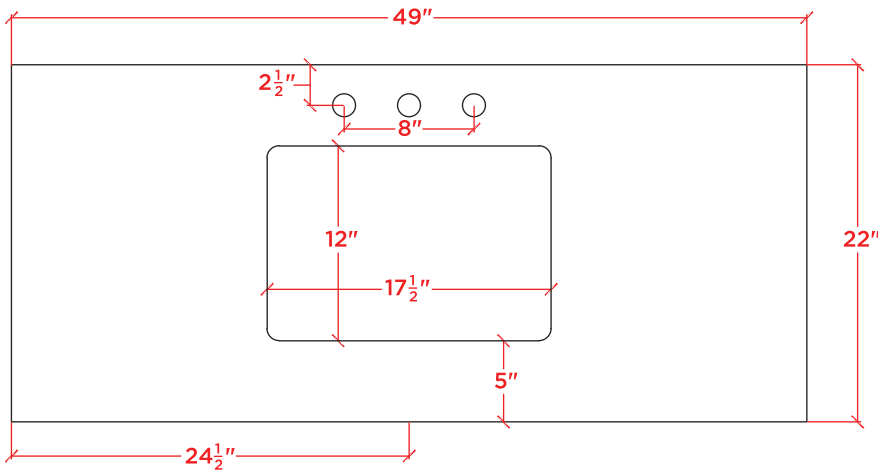

BAYHILL 48" CENTER SINK CABINET

ARIEL

R048S

BASE CABINET DIMENSIONS

48" W x 21.5" D x 34.5" H

FEATURES

- Solid wood frame & playwood panels
- Dovetail drawers joints
- Soft closing doors & drawers

HARDWARE FINISHES

PLAN VIEW

49" RECTANGLE SINK COUNTERTOP

OVERALL DIMENSIONS

49" W x 22" D x 1.5" H

COUNTERTOP OPTIONS

White Quartz
WQ-049S-REC-CT

Carrara Marble
CW-049S-REC-CT

FEATURES

- Solid countertop with mitered edges & seams
- Undermount white rectangular sink
- Pre-drilled for 8" widespread faucet

INCLUDED

- Countertop
- Matching Backsplash
- Sink

COUNTERTOP PLAN VIEW

EDGE SIDE VIEW

THREE DIMENSIONAL COUNTERTOP VIEW