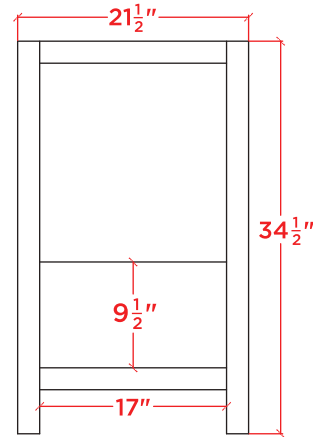

BAYHILL 48" CENTER SINK CABINET

ARIEL

R048S

BASE CABINET DIMENSIONS

48" W x 21.5" D x 34.5" H

FEATURES

- Solid wood frame & playwood panels
- Dovetail drawers joints
- Soft closing doors & drawers

HARDWARE FINISHES

PLAN VIEW

49" RECTANGLE SINK COUNTERTOP

OVERALL DIMENSIONS

49" W x 22" D x 1.5" H

COUNTERTOP OPTIONS

White Quartz
WQ-049S-REC-CT

Carrara Marble
CW-049S-REC-CT

FEATURES

- Solid countertop with mitered edges & seams
- Undermount white rectangular sink
- Pre-drilled for 8" widespread faucet

INCLUDED

- Countertop
- Matching Backsplash
- Sink

COUNTERTOP PLAN VIEW

EDGE SIDE VIEW

THREE DIMENSIONAL COUNTERTOP VIEW