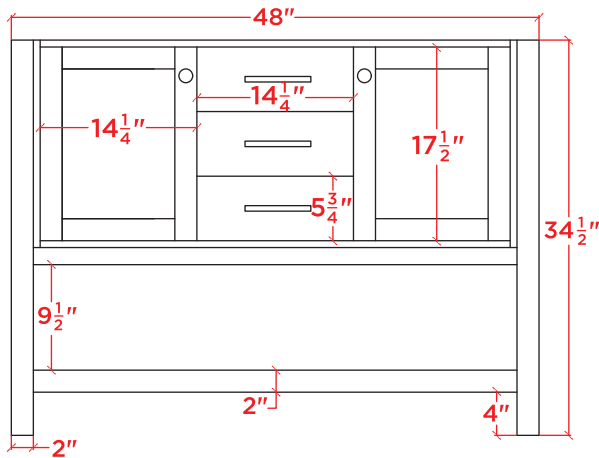

AVAILABLE COLORS

White

Grey

Midnight Blue

FRONT VIEW