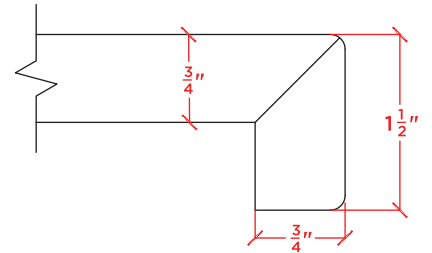

BAYHILL 48" CENTER SINK CABINET

ARIEL

R048S

BASE CABINET DIMENSIONS

48" W x 21.5" D x 34.5" H

FEATURES

- Solid wood frame & playwood panels
- Dovetail drawers joints
- Soft closing doors & drawers

HARDWARE FINISHES

PLAN VIEW

49" RECTANGLE SINK COUNTERTOP

OVERALL DIMENSIONS

49" W x 22" D x 1.5" H

COUNTERTOP OPTIONS

White Quartz
WQ-049S-REC-CT

Carrara Marble
CW-049S-REC-CT

FEATURES

- Solid countertop with mitered edges & seams
- Undermount white rectangular sink
- Pre-drilled for 8" widespread faucet

INCLUDED

- Countertop
- Matching Backsplash
- Sink

COUNTERTOP PLAN VIEW

EDGE SIDE VIEW

THREE DIMENSIONAL COUNTERTOP VIEW