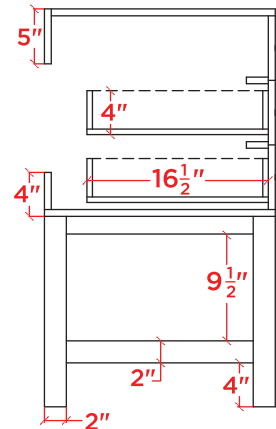

BAYHILL 48" CENTER SINK CABINET

ARIEL

R048S

BASE CABINET DIMENSIONS

48" W x 21.5" D x 34.5" H

FEATURES

- Solid wood frame & playwood panels
- Dovetail drawers joints
- Soft closing doors & drawers

HARDWARE FINISHES

PLAN VIEW

49" RECTANGLE SINK COUNTERTOP

OVERALL DIMENSIONS

49" W x 22" D x 1.5" H

COUNTERTOP OPTIONS

White Quartz
WQ-049S-REC-CT

Carrara Marble
CW-049S-REC-CT

FEATURES

- Solid countertop with mitered edges & seams
- Undermount white rectangular sink
- Pre-drilled for 8" widespread faucet

INCLUDED

- Countertop
- Matching Backsplash
- Sink

COUNTERTOP PLAN VIEW

EDGE SIDE VIEW

THREE DIMENSIONAL COUNTERTOP VIEW