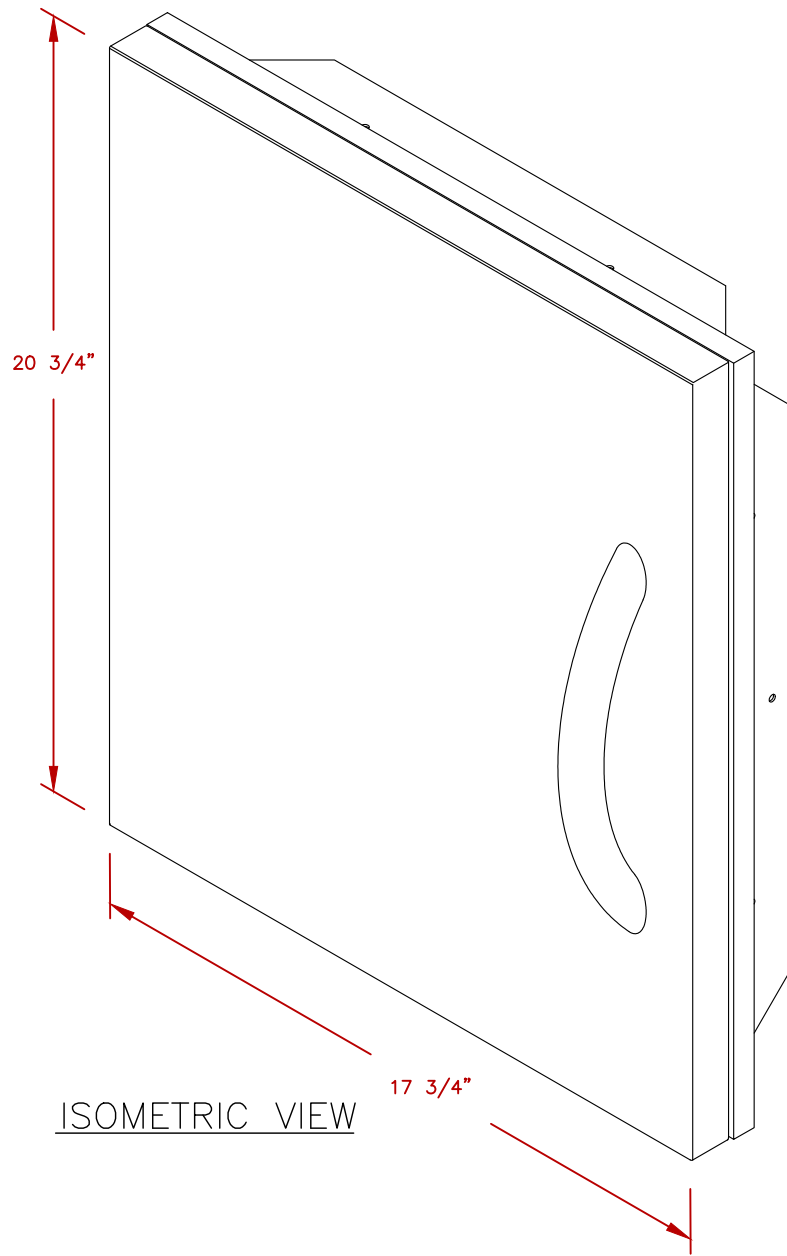

LINE	BBQ LINE
MODEL	18 SINGLE ACCESS DOOR
NUM	

DOOR CUT OUT

	TITLE 2021 BARBECUE LINE DOORS & DRAWERS 18 SINGLE ACCESS DOOR	
	SCALE:	DWG NO. BBQ18839P-18
REVISED	REV. DESCR.	DATE 12/9/2020

NOTE:
DUE TO OUR CONTINUOUS IMPROVEMENT PROGRAM, ALL MODELS
AND SPECIFICATIONS ARE SUBJECT TO CHANGE WITHOUT NOTICE.