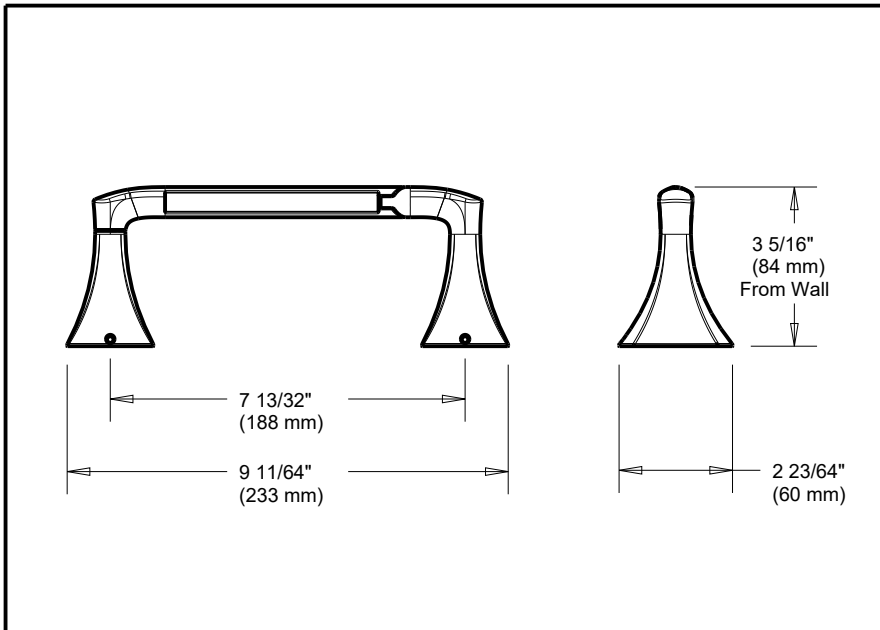

DELTA[®] ACCESSORIES

- Pierce Bath Collection
- Toilet Paper Holder

Submitted Model No.: _____

Specific Features: _____

STANDARD SPECIFICATIONS:

- Mounting hardware and mounting template included with product.