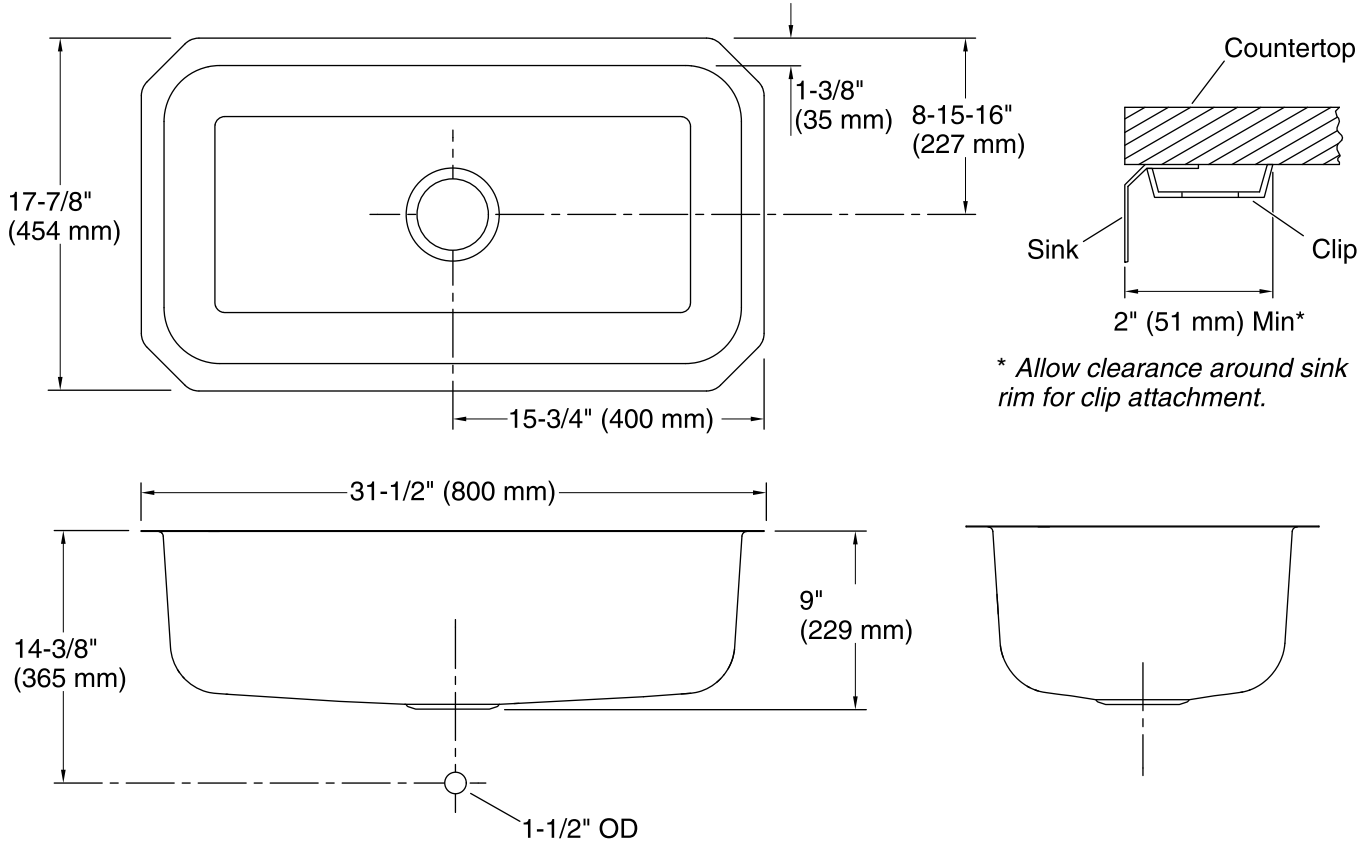

Ballad™
Under-mount Kitchen Sink
K-RH20061

Features

- 36-inch minimum base cabinet width.
- Single Bowl.
- 9" depth provides generous workspace.
- No faucet holes.
- SilentShield® sound-absorption technology offers quieter performance.
- Includes installation hardware.
- 31-1/2" (800 mm) x 17-7/8" (454 mm)

Material

- 18-gauge stainless steel.

Installation

- Under-mount.
- Strainer not included.

Recommended Accessories

- K-8801 Sink Strainer
- K-8799 Sink Strainer

Codes/Standards

ASME A112.19.3/CSA B45.4

**Lifetime Limited Warranty for
KOHLER® Stainless Steel Sinks**

See website for detailed warranty information.

Technical Information

All product dimensions are nominal.

Installation:	Under-mount
Bowl area (Only):	Length: 29-3/16" (742 mm) Width: 15-1/16" (383 mm) Bowl depth: 8-3/4" (222 mm) Water depth: 8-3/4" (222 mm)
Drain hole:	3-5/8" (92 mm)
Template:	1219562-7, required, included