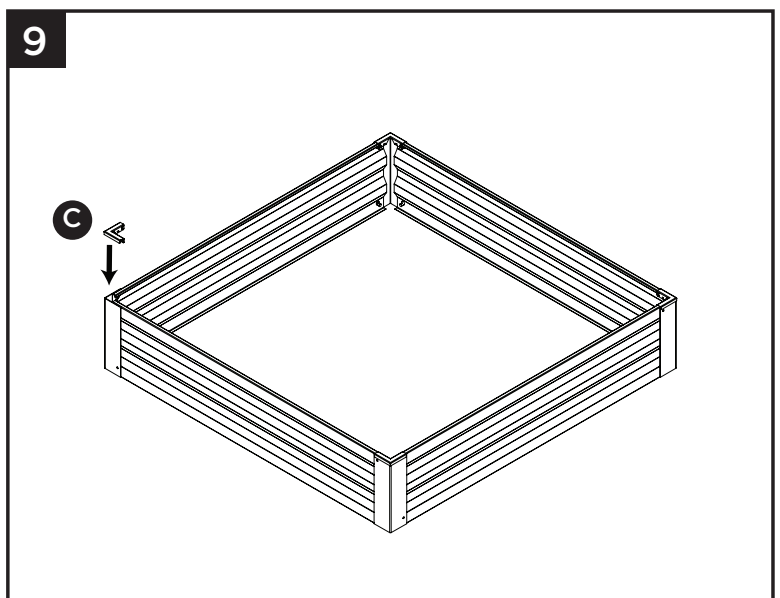

PACKAGE CONTENTS

ASSEMBLY INSTRUCTIONS

1

 **CAUTION:** Gloves recommended for assembly.

2

3

Questions, problems, missing parts? Before returning to your retailer, call our customer service department at 1-800-394-1870, 9 a.m. - 10 p.m., EST, any day, or e-mail customer.service@panaceaproducts.com, 9 a.m. - 5 p.m., EST, Monday - Friday.