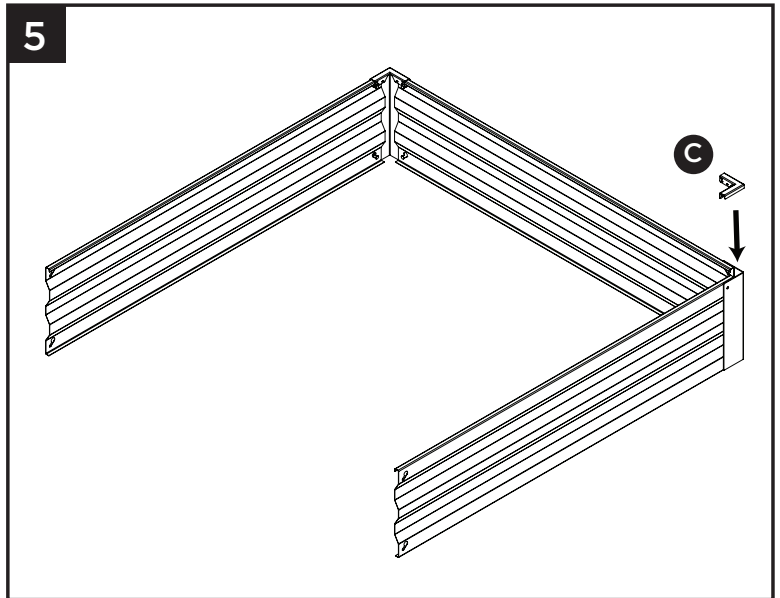

PACKAGE CONTENTS

ASSEMBLY INSTRUCTIONS

1

 **CAUTION:** Gloves recommended for assembly.

2

3

Questions, problems, missing parts? Before returning to your retailer, call our customer service department at 1-800-394-1870, 9 a.m. - 10 p.m., EST, any day, or e-mail customer.service@panaceaproducts.com, 9 a.m. - 5 p.m., EST, Monday - Friday.