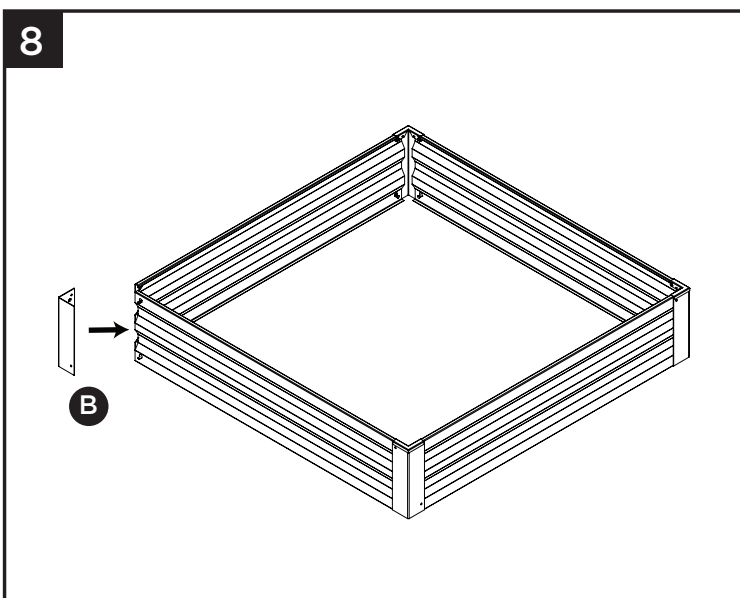

PACKAGE CONTENTS

ASSEMBLY INSTRUCTIONS

1

 **CAUTION:** Gloves recommended for assembly.

2

3

Questions, problems, missing parts? Before returning to your retailer, call our customer service department at 1-800-394-1870, 9 a.m. - 10 p.m., EST, any day, or e-mail customer.service@panaceaproducts.com, 9 a.m. - 5 p.m., EST, Monday - Friday.