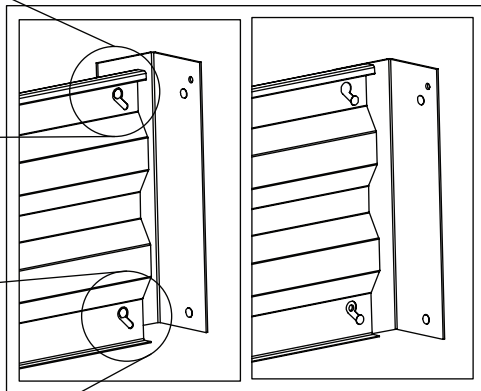

PACKAGE CONTENTS

ASSEMBLY INSTRUCTIONS

1

 **CAUTION:** Gloves recommended for assembly.

2

3

Questions, problems, missing parts? Before returning to your retailer, call our customer service department at 1-800-394-1870, 9 a.m. - 10 p.m., EST, any day, or e-mail customer.service@panaceaproducts.com, 9 a.m. - 5 p.m., EST, Monday - Friday.