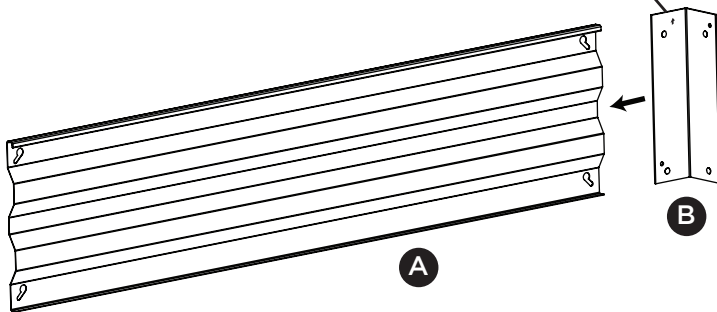

PACKAGE CONTENTS

ASSEMBLY INSTRUCTIONS

1

 **CAUTION:** Gloves recommended for assembly.

2

3

Questions, problems, missing parts? Before returning to your retailer, call our customer service department at 1-800-394-1870, 9 a.m. - 10 p.m., EST, any day, or e-mail customer.service@panaceaproducts.com, 9 a.m. - 5 p.m., EST, Monday - Friday.