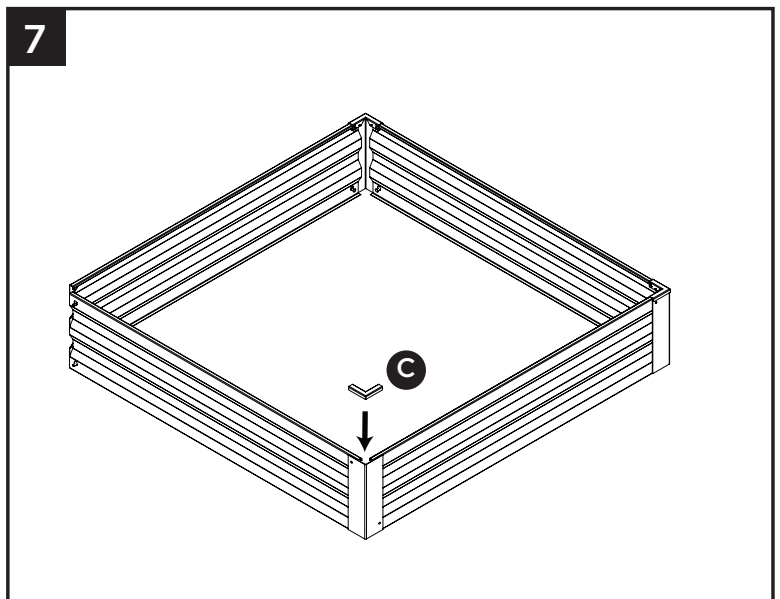

PACKAGE CONTENTS

ASSEMBLY INSTRUCTIONS

1

 **CAUTION:** Gloves recommended for assembly.

2

3

Questions, problems, missing parts? Before returning to your retailer, call our customer service department at 1-800-394-1870, 9 a.m. - 10 p.m., EST, any day, or e-mail customer.service@panaceaproducts.com, 9 a.m. - 5 p.m., EST, Monday - Friday.