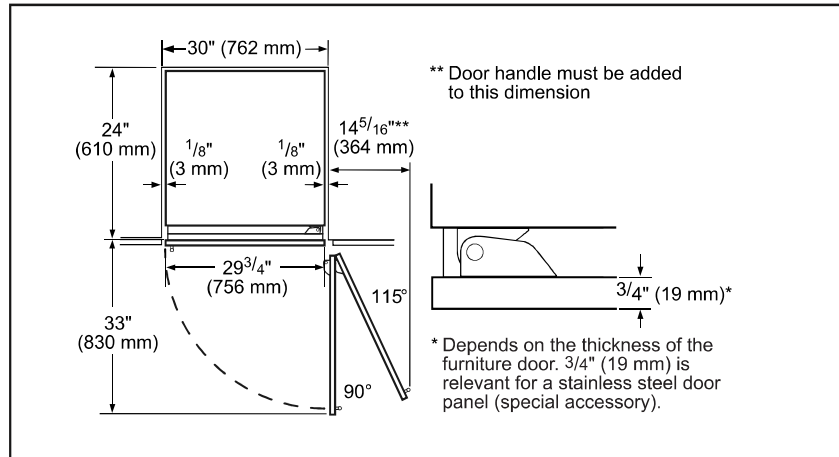

30" Built-In Custom Panel Single Door Refrigerator

Benchmark® Series – Custom Panel B30IR905SP

Installation Details

HEATKITB80 Heater Kit

When two appliances are installed side-by-side a sealing kit must be used. For combinations that involve a freezer column, this kit is included. For all other (non-traditional, i.e. two bottom freezers) side-by-side combinations or instances where any appliances are installed less than 6" (152 mm) apart from one another but not connected side-by-side, purchase this kit. This kit is also recommended for use with any installation in areas that are subject to humidity, or located next to an outside wall.

IMPORTANT: Handleless Panels should not be installed on units without the soft close capability. If you are uncertain if you have a refrigeration unit with soft close capability please contact our customer team by calling 1-800-944-2904.

Accessories: To purchase Bosch accessories, cleaners & parts please visit www.bosch-home.com/us/store or call 1-800-944-2904 (Mon to Fri 5 am to 6 pm PST, Sat 6 am to 3 pm PST).
Notes: All height, width and depth dimensions are shown in inches. BSH reserves the absolute and unrestricted right to change product materials and specifications, at any time, without notice. Consult the product's installation instructions for final dimensional data and other details prior to making cutout.
Warranties: Please see Use & Care manual or Bosch website for statement of limited warranty.
For more information on our entire line of products, go to www.bosch-home.com/us or call 1-800-944-2904
© BSH Home Appliances Corporation. All rights reserved. Bosch is a registered trademark of Robert Bosch GmbH.