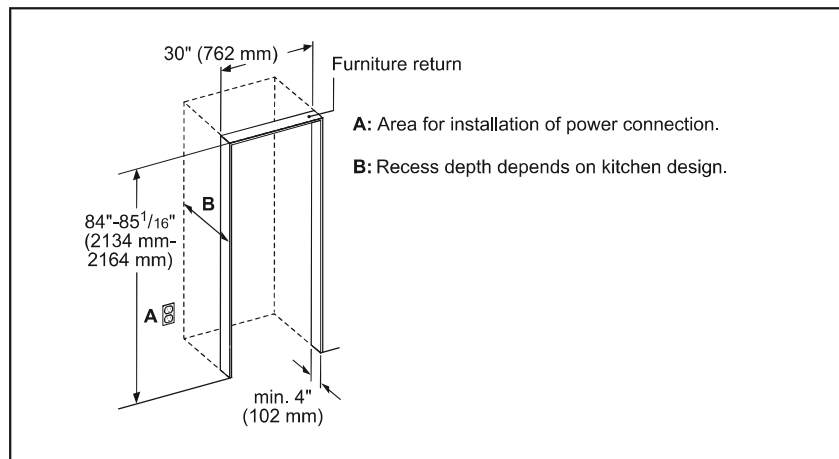

30" Built-In Custom Panel Single Door Refrigerator

Benchmark® Series – Custom Panel B30IR905SP

Installation Details

HEATKITB80 Heater Kit

When two appliances are installed side-by-side a sealing kit must be used. For combinations that involve a freezer column, this kit is included. For all other (non-traditional, i.e. two bottom freezers) side-by-side combinations or instances where any appliances are installed less than 6" (152 mm) apart from one another but not connected side-by-side, purchase this kit. This kit is also recommended for use with any installation in areas that are subject to humidity, or located next to an outside wall.

IMPORTANT: Handleless Panels should not be installed on units without the soft close capability. If you are uncertain if you have a refrigeration unit with soft close capability please contact our customer team by calling 1-800-944-2904.

Accessories: To purchase Bosch accessories, cleaners & parts please visit www.bosch-home.com/us/store or call 1-800-944-2904 (Mon to Fri 5 am to 6 pm PST, Sat 6 am to 3 pm PST).
Notes: All height, width and depth dimensions are shown in inches. BSH reserves the absolute and unrestricted right to change product materials and specifications, at any time, without notice. Consult the product's installation instructions for final dimensional data and other details prior to making cutout.
Warranties: Please see Use & Care manual or Bosch website for statement of limited warranty.
For more information on our entire line of products, go to www.bosch-home.com/us or call 1-800-944-2904
© BSH Home Appliances Corporation. All rights reserved. Bosch is a registered trademark of Robert Bosch GmbH.