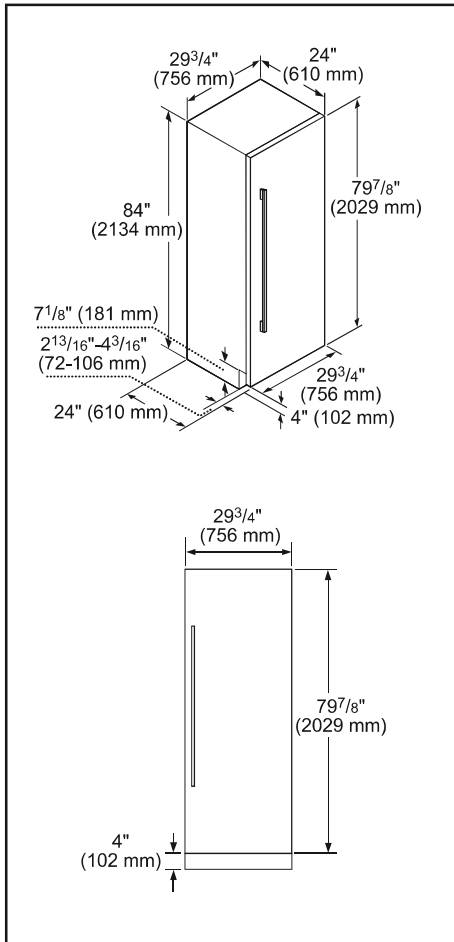

30" Built-In Custom Panel Single Door Refrigerator

Benchmark® Series – Custom Panel B30IR905SP

Installation Details

HEATKITB80 Heater Kit

When two appliances are installed side-by-side a sealing kit must be used. For combinations that involve a freezer column, this kit is included. For all other (non-traditional, i.e. two bottom freezers) side-by-side combinations or instances where any appliances are installed less than 6" (152 mm) apart from one another but not connected side-by-side, purchase this kit. This kit is also recommended for use with any installation in areas that are subject to humidity, or located next to an outside wall.

IMPORTANT: Handleless Panels should not be installed on units without the soft close capability. If you are uncertain if you have a refrigeration unit with soft close capability please contact our customer team by calling 1-800-944-2904.

Accessories: To purchase Bosch accessories, cleaners & parts please visit www.bosch-home.com/us/store or call 1-800-944-2904 (Mon to Fri 5 am to 6 pm PST, Sat 6 am to 3 pm PST).
Notes: All height, width and depth dimensions are shown in inches. BSH reserves the absolute and unrestricted right to change product materials and specifications, at any time, without notice. Consult the product's installation instructions for final dimensional data and other details prior to making cutout.
Warranties: Please see Use & Care manual or Bosch website for statement of limited warranty.
For more information on our entire line of products, go to www.bosch-home.com/us or call 1-800-944-2904
© BSH Home Appliances Corporation. All rights reserved. Bosch is a registered trademark of Robert Bosch GmbH.