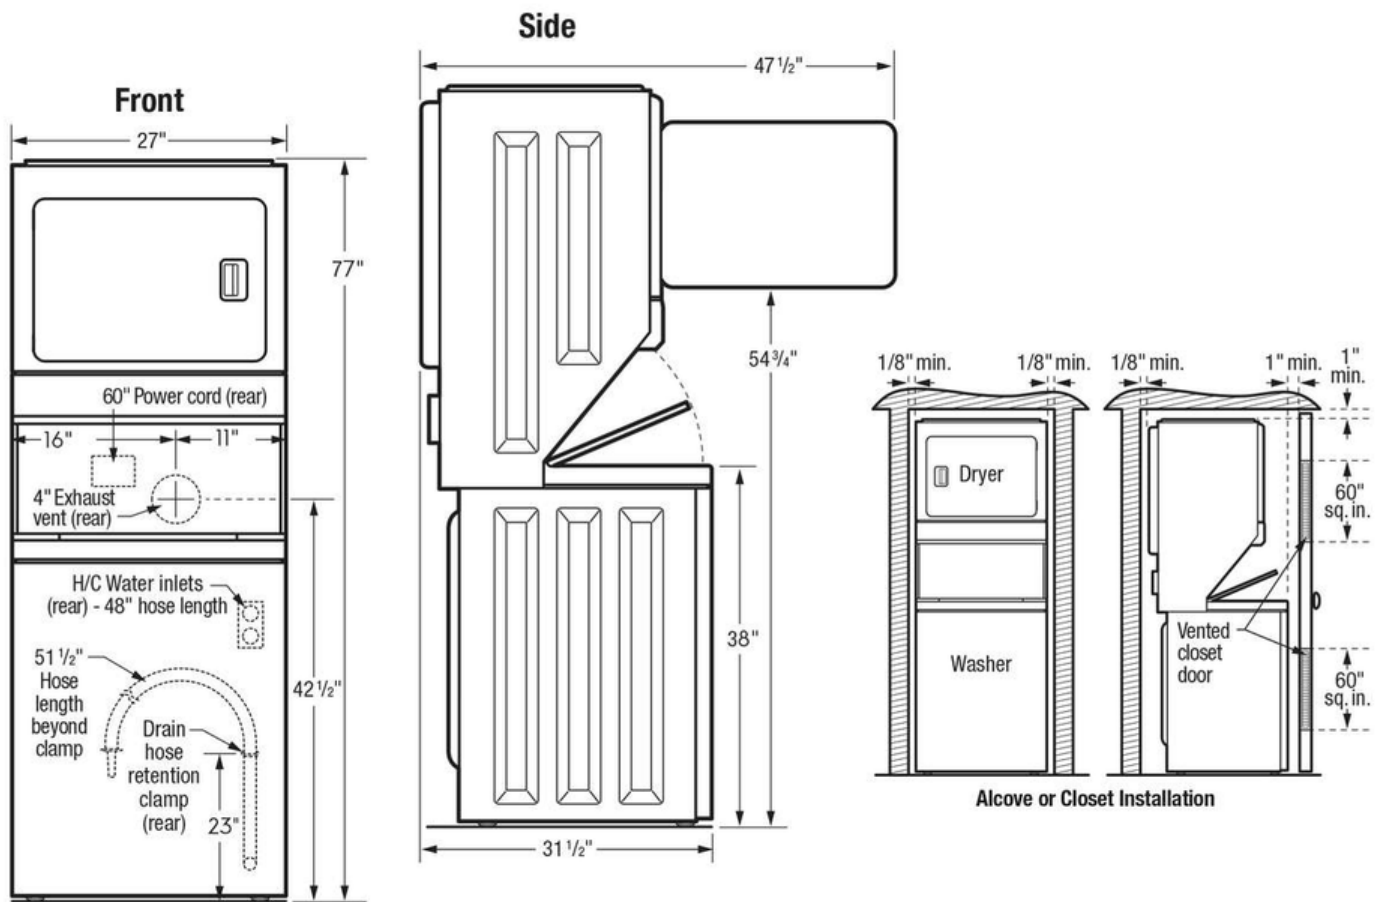

Frigidaire

Electric Long Vent Stacked Laundry Center - 3.9 Cu. Ft. Washer and 5.5 Cu. Ft. Dryer

Version : 01/22

Note: For planning purposes only. Always consult local and national electric, gas and plumbing codes.

Refer to Product Installation Guide for detailed installation instructions on the web at frigidaire.com / frigidaire.ca

Specifications subject to change. Accessories information available on the web at frigidaire.com / frigidaire.ca

USA • 10200 David Taylor Drive • Charlotte, NC 28262 • 1-800-FRIGIDAIRE • frigidaire.com

CANADA • 5855 Terry Fox Way • Mississauga, ON L5V 3E4 • 1-800-265-8352 • frigidaire.ca