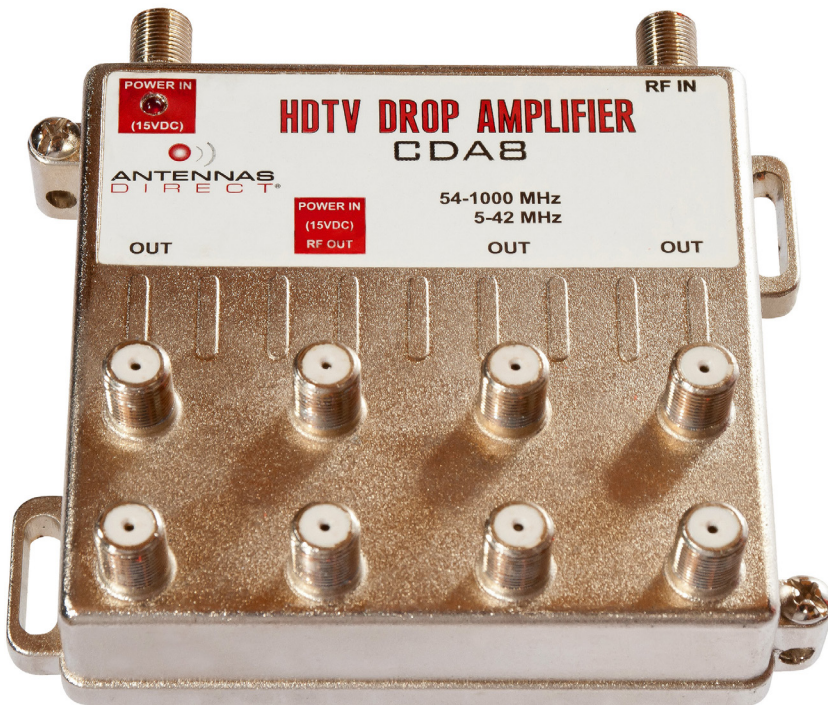

ACCESSORIES

8 OUTPUT TV/CATV DISTRIBUTION AMPLIFIER

When splitting your signal to multiple televisions can result in signal loss. The 8-Output HDTV Distribution Amplifier will boost signal strength for reliable picture quality and antenna reception.

CDA8

- SKU# - CDA8
- Description - 8 Output Distribution Amplifier
- 54-1000 MHz
- 7.5 dB gain per port
- Low Noise
- 15V DC adapter/power inserter included
- Size assembled: 4.5"L x 4.5"W x 1"D
- Lifetime Warranty
- MSRP - \$74.99