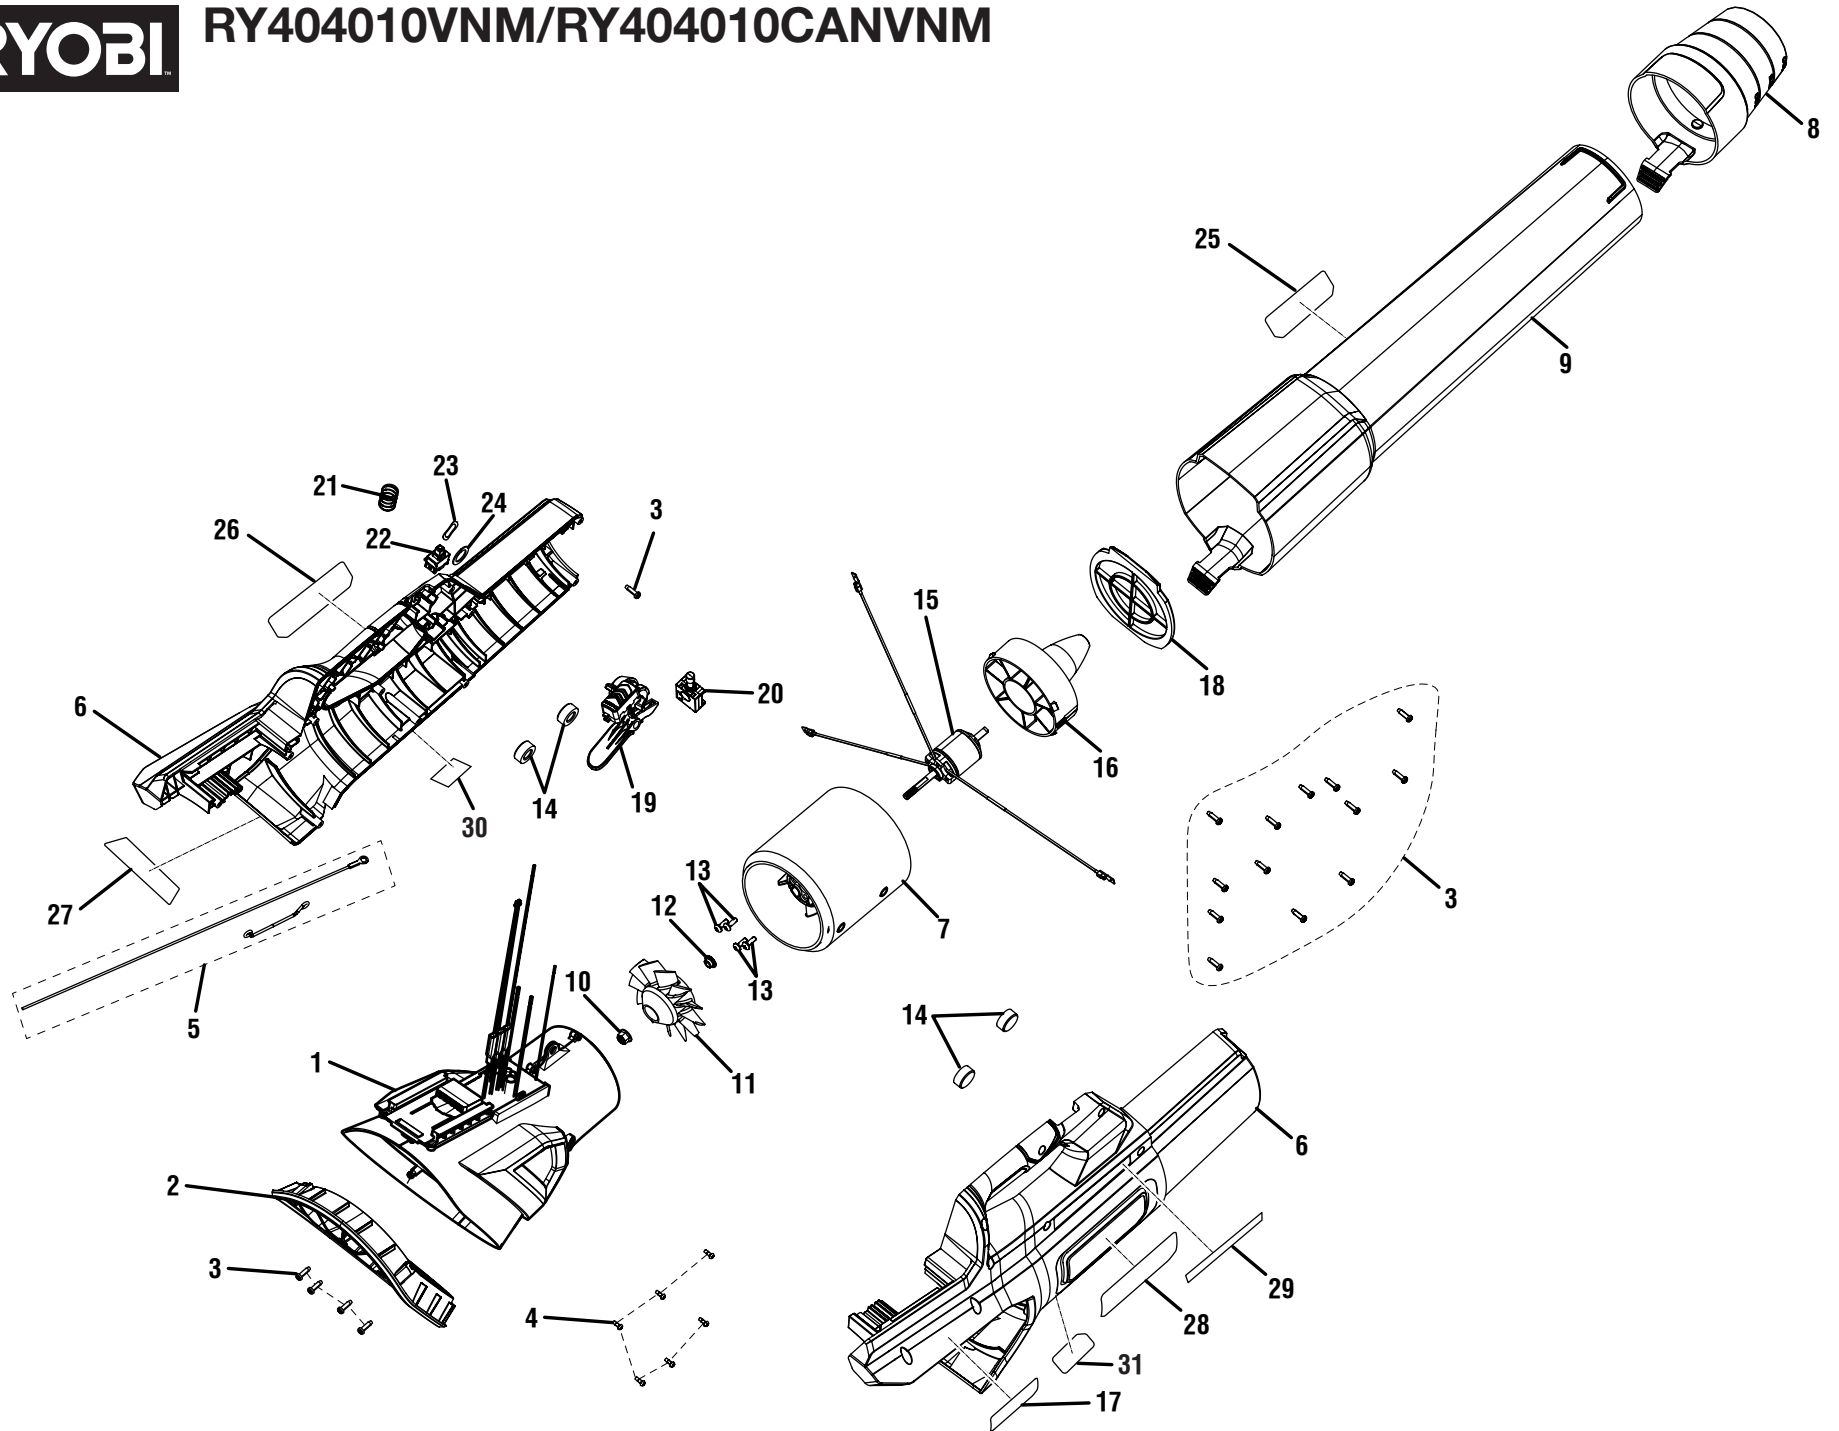

REPAIR SHEET

BRAND RYOBI		DESCRIPTION 40 Volt Brushless Blower
MODEL NO. RY404010VNM RY404010CANVNM	MFG. NO. 108661001 108661004	

TTI OUTDOOR POWER EQUIPMENT, INC.

P.O. Box 1288, Anderson, SC 29622 ■ 1-800-525-2579 ■ www.ryobitools.com

1-4-22 (Rev:05)

The model number and manufacturing location will be found on a label attached to the product. Always mention this information in all communications regarding this product and when ordering parts.

RY404010VNM/R404010CANVNM

RY404010VNM/R404010CANVNM

PARTS LIST

KEY NO.	PART NO.	DESCRIPTION	QTY.
1	318194001	Motor Controller and Inlet Bell Assembly	1
2	543748001	Inlet Guard	1
3	661817001	Screw (M4 x 13.5 mm, T15 Torx Pan Hd.)	18
4	660203001	Screw (M3 x 8 mm, Pan Hd.)	6
5	318193001	Grounding Strap Assembly	1
6	318190001	Housing Assembly (Inc. Key Nos. 17 & 26-31, R404010VNM)	1
	205765001	Housing Assembly (Inc. Key Nos. 17 & 26-31, R404010CANVNM)	1
7	318192001	Stator Assembly	1
8	318191001	Speed Nozzle Assembly	1
9	318195001	Blower Tube Assembly (Inc. Key No. 25)	1
10	678774009	Flange Lock Nut (M6)	1
11	543752001	Fan	1
12	612854002	Bushing	1
13	660137001	Screw w/Washer (M4 x 12 mm)	4
14	565463001	Rubber Cap	4
15	742653002	Motor	1
16	543754001	Nose Cone	1
17	941110041	Ingestion Icon Label	1

KEY NO.	PART NO.	DESCRIPTION	QTY.
18	543756001	Cross-Hairs	1
19	317856001	Trigger and Cruise Control Assembly	1
20	760750001	Signal Switch	1
21	699363001	Spring	1
22	760781001	Push Switch	1
23	636095001	Wave Washer (ID13.7 x OD19.2 x 0.3t)	1
24	635793001	Flat Washer (ID13.5 x OD20 x 2t)	1
25	940705583	40V HP BRUSHLESS Logo Label	1
26	941110030	RYOBI 40V HP Logo Label	1
27	941110031	WHISPER SERIES Logo Label	1
28	941110099	Data/Warning Label (RY404010VNM)	1
	941110084	Data/Warning Label (RY404010CANVNM)	1
29	941110033	Icon Label	1
30	941097124	dB Label	1
31	941097056	QR Label	1
	Not Shown:		
	998000561	Operator's Manual	