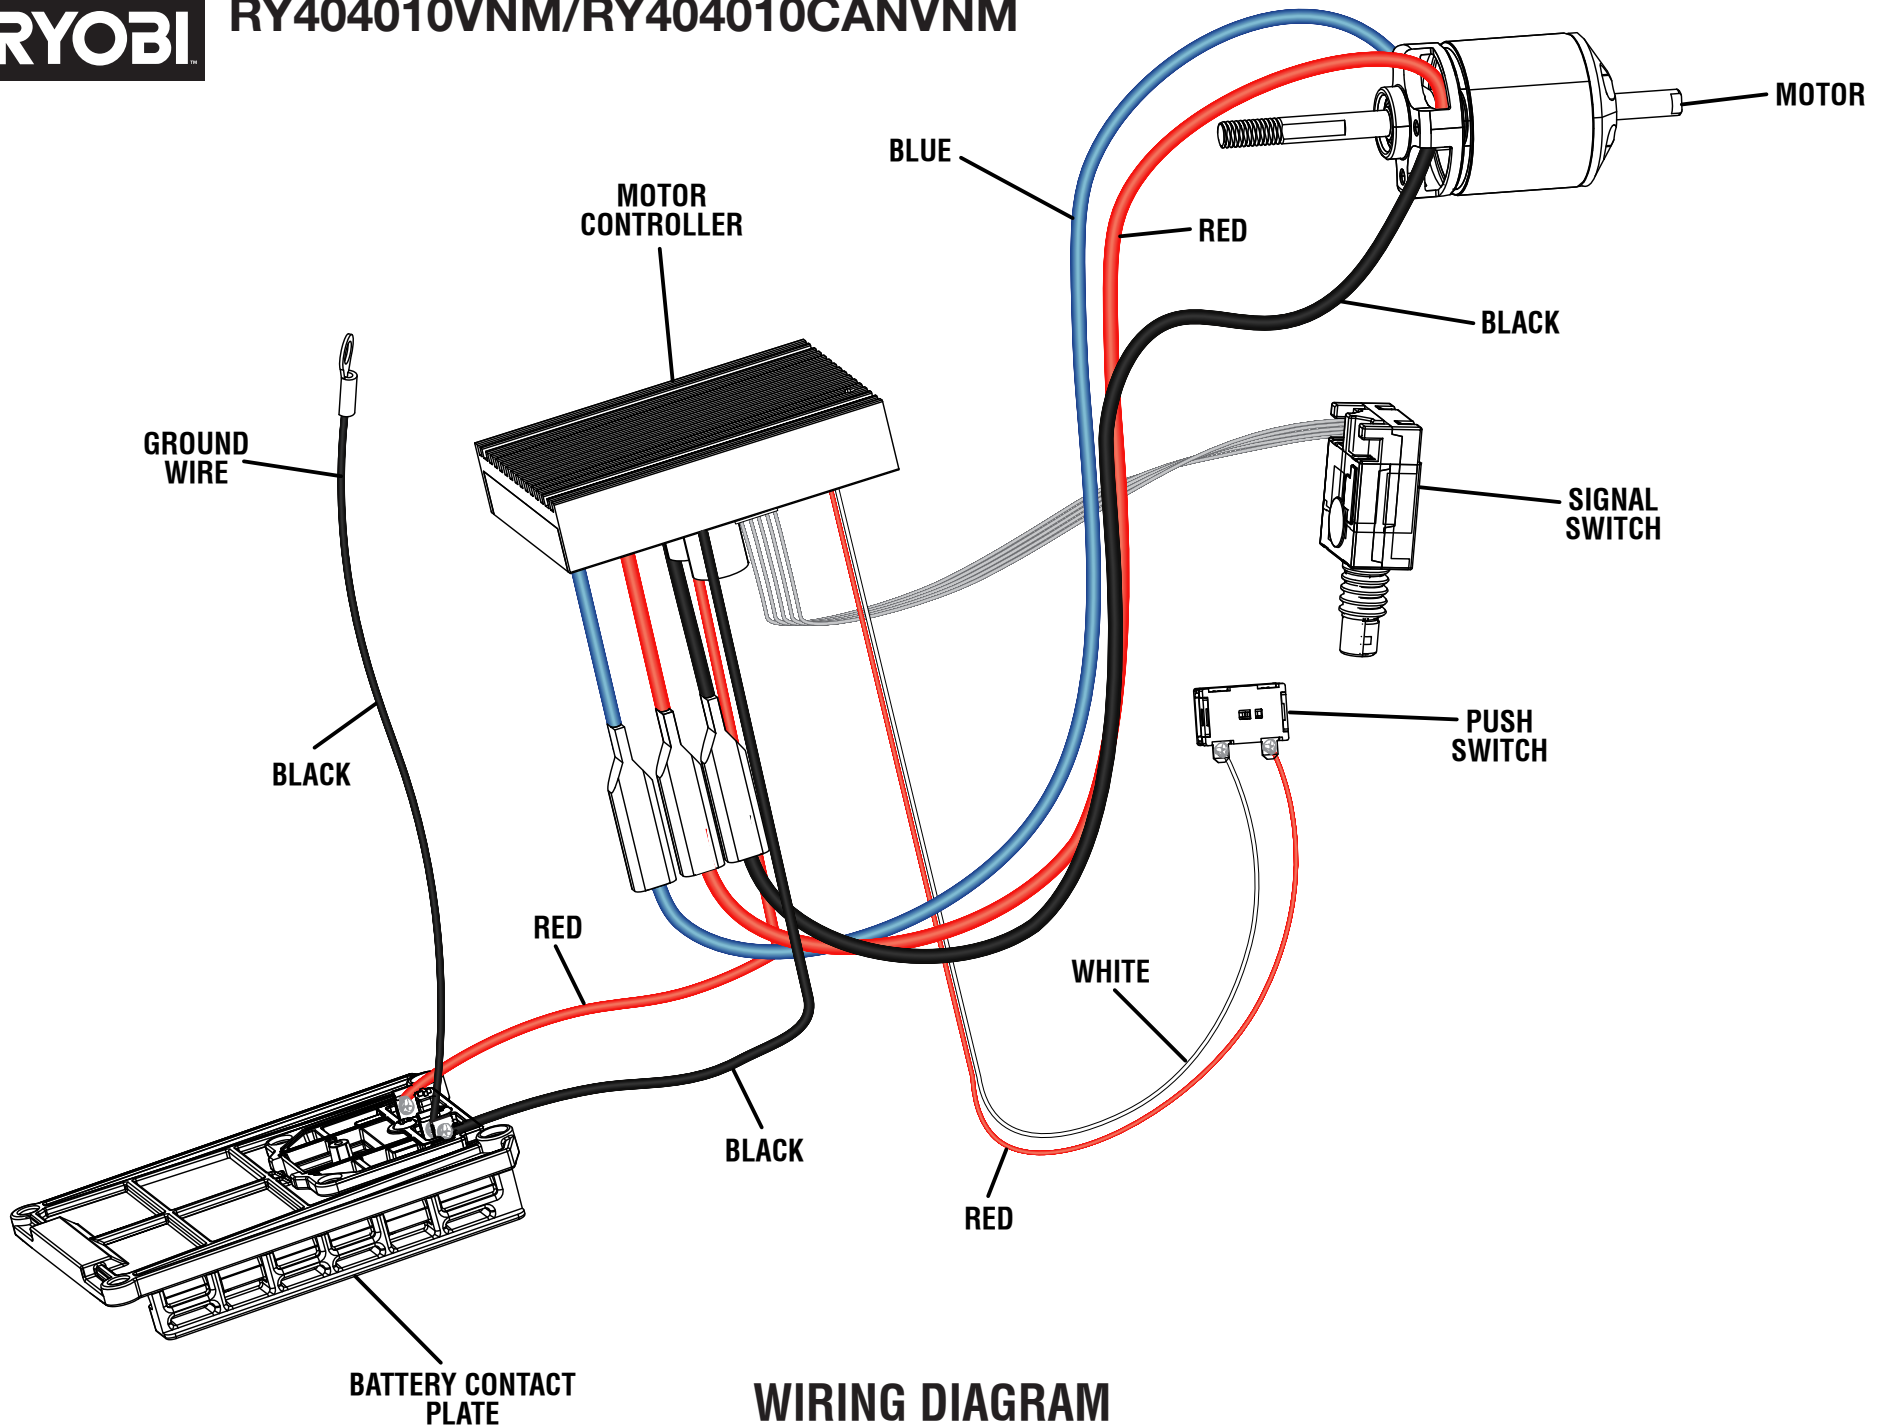

RY404010VNM/R404010CANVNM

PARTS LIST

KEY NO.	PART NO.	DESCRIPTION	QTY.
1	318194001	Motor Controller and Inlet Bell Assembly	1
2	543748001	Inlet Guard	1
3	661817001	Screw (M4 x 13.5 mm, T15 Torx Pan Hd.)	18
4	660203001	Screw (M3 x 8 mm, Pan Hd.)	6
5	318193001	Grounding Strap Assembly	1
6	318190001	Housing Assembly (Inc. Key Nos. 17 & 26-31, R404010VNM)	1
	205765001	Housing Assembly (Inc. Key Nos. 17 & 26-31, R404010CANVNM)	1
7	318192001	Stator Assembly	1
8	318191001	Speed Nozzle Assembly	1
9	318195001	Blower Tube Assembly (Inc. Key No. 25)	1
10	678774009	Flange Lock Nut (M6)	1
11	543752001	Fan	1
12	612854002	Bushing	1
13	660137001	Screw w/Washer (M4 x 12 mm)	4
14	565463001	Rubber Cap	4
15	742653002	Motor	1
16	543754001	Nose Cone	1
17	941110041	Ingestion Icon Label	1

KEY NO.	PART NO.	DESCRIPTION	QTY.
18	543756001	Cross-Hairs	1
19	317856001	Trigger and Cruise Control Assembly	1
20	760750001	Signal Switch	1
21	699363001	Spring	1
22	760781001	Push Switch	1
23	636095001	Wave Washer (ID13.7 x OD19.2 x 0.3t)	1
24	635793001	Flat Washer (ID13.5 x OD20 x 2t)	1
25	940705583	40V HP BRUSHLESS Logo Label	1
26	941110030	RYOBI 40V HP Logo Label	1
27	941110031	WHISPER SERIES Logo Label	1
28	941110099	Data/Warning Label (RY404010VNM)	1
	941110084	Data/Warning Label (RY404010CANVNM)	1
29	941110033	Icon Label	1
30	941097124	dB Label	1
31	941097056	QR Label	1
	Not Shown:		
	998000561	Operator's Manual	

RY404010VNM/R404010CANVNM

WIRING DIAGRAM