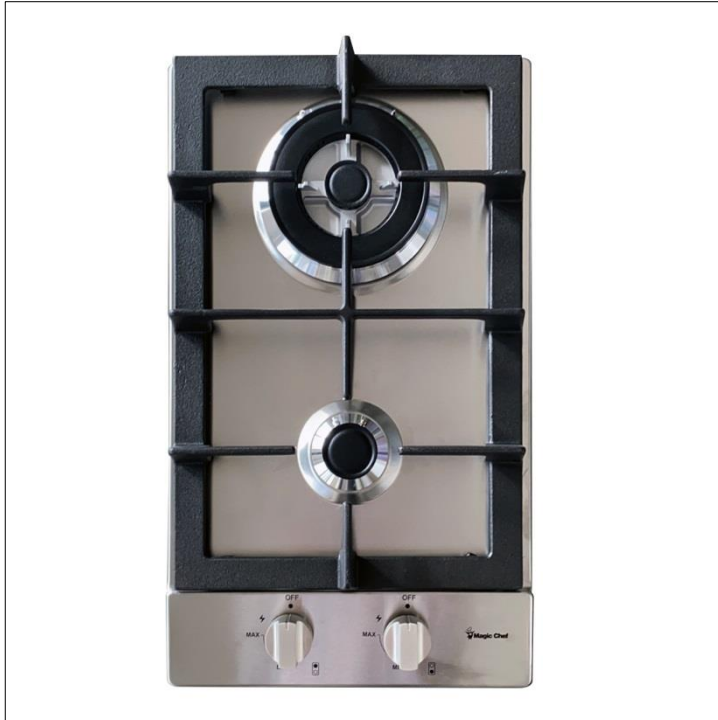

12-Inch Gas Cooktop - MCSCTG12S

Features

- Sturdy, continuous cast iron grate is durable and a classic look for your kitchen
- Stainless steel construction and metal control knobs deliver a premium look
- Electronic ignition automatically lights burners so a standing pilot isn't needed
- Sealed cooktop burners keep foods and liquids on the cooktop, making cleanup effortless
- The triple ring burner offers great surface space for large pots and pans
- Flame failure device automatically cuts gas out to prevent it from escaping into the room
- Built-in installation, perfect for small spaces
- LP conversion kit included

Certified Safety Standard

- ETL

Warranty Information

- 1 Year Parts & Labor

Product Specifications

Voltage Rating	120 V, 60 Hz
Unit Dimensions	11.8 in (W) x 3.6 in (H) x 20.0 in (D)
Unit Weight	15.0 lbs.
UPC Code	665679019533