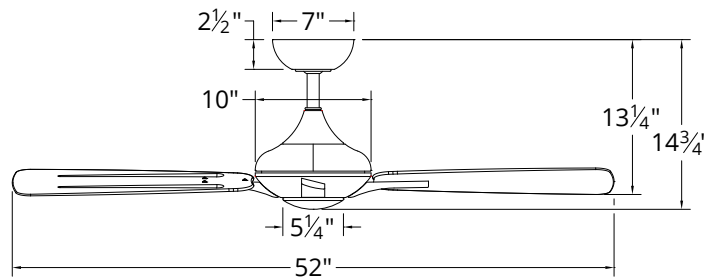

MYKONOS

FR-W1819-52L

52" Ceiling Fan

MODERN FORMS SMART FANS

PRODUCT DESCRIPTION

You know a smart fan named after the Greek "Isle of Winds" is going to be timeless, and Mykonos delivers in spades. It's perfect for transitional spaces with its contrast finishes and streamlined look. Maximize control with the Modern Forms app, which can establish optimized schedules based on your behavior and reduce energy costs by connecting to your thermostat.

FEATURES

- 6 fan speeds through both Summer and Winter Modes
- Silent DC motor
- Optional LED light kit included
- Includes BT remote control
- Optional wall control sold separately
- Compatible with Modern Forms app

AIRFLOW/ENERGY EFFICIENCY

Weighted-Average/High Airflow CFM:	4205/6001
Weighted-Average/High Energy Use (W):	13/32
Estimated Yearly Energy Cost ($):	4
Weighted-Average/High Efficiency (CFM/W):	211/162
Max RPM:	172

ORDER NUMBER

Model	Housing	Blade
FR-W1819-52L	BZ <i>Bronze</i>	DW <i>Dark Walnut</i>
	GH <i>Graphite</i>	WG <i>Weathered Gray</i>
	MB <i>Matte Black</i>	MB <i>Matte Black</i>
	MW <i>Matte White</i>	MW <i>Matte White</i>
	OB <i>Oil Rubbed Bronze</i>	BW <i>Barn Wood</i>

Example: **FR-W1819-52L-BZ/DW**

For 2700K add "-27" ; for 3500K add "-35" before the finish: **FR-W1819-52L27BZDW**

*Results may vary based on application and surroundings.

*This fan comes uni-pack - blade select options are not available

The Modern Forms app synchronizes seamlessly with smart home devices you already own

modernforms.com
Phone (800) 526.2588
Fax (800) 526.2585

Headquarters/Eastern Distribution Center
44 Harbor Park Drive
Port Washington, NY 11050

Central Distribution Center
1600 Distribution Ct
Lithia Springs, GA 30122

Western Distribution Center
1750 Archibald Avenue
Ontario, CA 91760

SPECIFICATIONS

Construction:	Aluminum, ABS
Blade:	13° Pitch, 56" sweep
Downrod:	1" O.D. x 4.5"H included
Mounting Slope:	Up to 30°
Wire:	80"
Hanging Weight:	23 lbs
Total Power:	52.5W
Standards:	UL/cUL Wet Location listed, Title 24 JA8-2016 Compliant, Title 20, Energy Star rated
Motor Type:	125 x 12 sensorless DC motor

WIRELESS PERFORMANCE

Wi-Fi Range:	Up to 150 ft*
Bluetooth Range:	Up to 150 ft*

LUMINAIRE PERFORMANCE

Light Source:	LED
Light Wattage:	13W
Lumens/Delivered Lumens:	1110/381
Dimming:	Integrated
CRI:	90
Color Temperature:	3000K (2700K/3500K options available)
Rated Life:	50,000 hours