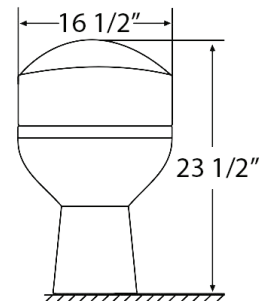

Parts

- SM-TPT02 : Fill Valve
- SM-TPT19 : Flush Button
- SM-TPT03 : Flush Valve
- SM-TTL03 : Tank Lid
- SM-QRS03 : Toilet Seat