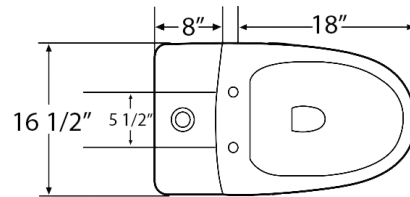

Parts

- SM-TPT02 : Fill Valve
- SM-TPT19 : Flush Button
- SM-TPT03 : Flush Valve
- SM-TTL03 : Tank Lid
- SM-QRS03 : Toilet Seat