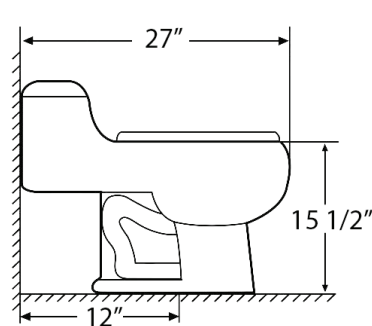

Parts

- SM-TPT02 : Fill Valve
- SM-TPT19 : Flush Button
- SM-TPT03 : Flush Valve
- SM-TTL03 : Tank Lid
- SM-QRS03 : Toilet Seat