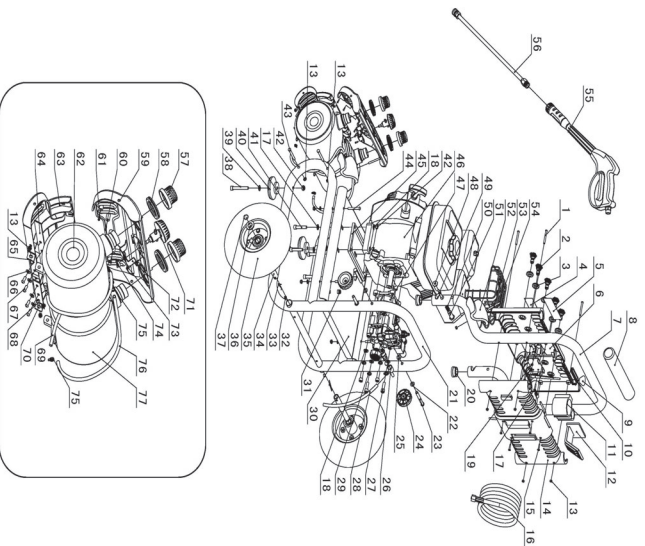

Owner's Manual

PARTS and PARTS LIST

Owner's Manual

NO	APA Parts NO	DESCRIPTION	QTY
1	APW5120-YG-01	Cross Pan Head Screw M5*45	8
2	APW5120-YG-02	Nozzle	1
3	APW5120-YG-03	Nozzle Grommet	5
4	APW5120-YG-04	Lower Alu plate S3200	1
5	APW5120-YG-05	Upper Alu plate S3200	1
6	APW5120-YG-06	Front Panel	1
7	APW5120-YG-07	Handle	1
8	APW5120-YG-08	Foam	1
9	APW5120-YG-09	Throttle Lever Adjust cap	1
10	APW5120-YG-10	Rubber strip	1
11	APW5120-YG-11	Gun Storage	1
12	APW5120-YG-12	Hose Hook	1
13	APW5120-YG-13	Hexagon Nut M5	12
14	APW5120-YG-14	Rear Panel	1
15	APW5120-YG-15	Cross Pan Head Tapping Screw ST4*20	4
16	APW5120-YG-16	High Pressure Hose	1
17	APW5120-YG-17	Cross Pan Head Tapping Screw ST4*10	4
18	APW5120-YG-18	Plain Washer φ8	19
19	APW5120-YG-19	Throttle Lever Positioning Plate	1
20	APW5120-YG-20	Plug φ32	2
21	APW5120-YG-21	Frame	1
22	APW5120-YG-22	Washer	4
23	APW5120-YG-23	Rotation Shaft	2
24	APW5120-YG-24	Knob Component	2
25	APW5120-YG-25	Circlep φ8	2
26	APW5120-YG-26	Over Flow Valve Cap	1
27	APW5120-YG-27	Inner Hexagon Bolt M8*25	4
28	APW5120-YG-28	Drain Pipe	1
29	APW5120-YG-29	Spring Washer φ8	4
30	APW5120-YG-30	Baseboard	1
31	APW5120-YG-31	Protecting Sleeve	2
32	APW5120-YG-32	Clip	2
33	APW5120-YG-33	Spring Wire	2
34	APW5120-YG-34	Wheel Axle	2
35	APW5120-YG-35	10" Air Wheel	2
36	APW5120-YG-36	Plain Washer φ16	2
37	APW5120-YG-37	Circlep φ16	2
38	APW5120-YG-38	Inner Hexagon Bolt M8*45	2
39	APW5120-YG-39	Rubber Foot Gasket	2
40	APW5120-YG-40	Rubber Foot φ70	2